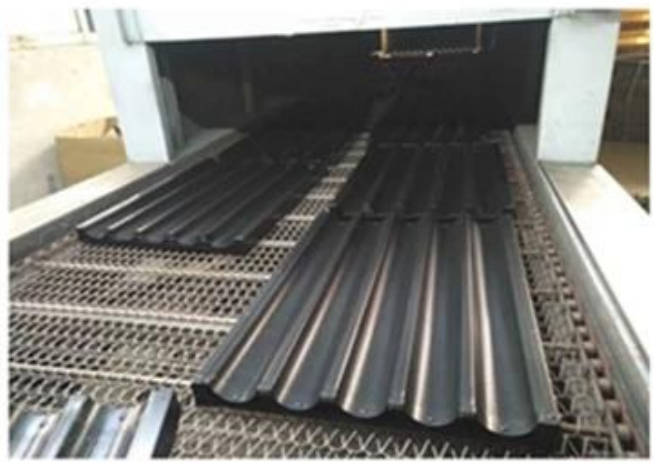

□□□□□□□□

Zoe Lee		TSINGBUY INDUSTRY LIMITED FACTORY PLANET OEM & ODM - Bakeware and Customization	
Tel	+86 186 1186 6087	+86 0755-85234769	
Email	marketing@tsingbuy.com		
Skype	+86 186 1186 6087		
Whatsapp	+86 186 1186 6087		
Web	www.chinabakeware.com		
ADD	2 Floor B1 Building, No 22 Dafu Industry park, Guanlan, Longhua District, Shenzhen, China 518110