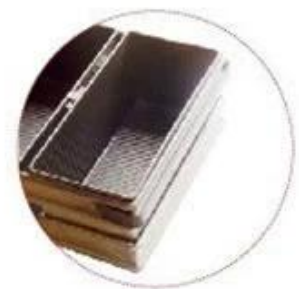

Customized Strapped Loaf Pan Sets

- A. Overall Length
- C. Overall Width
- D. Depth
- E. Frame Height
- F. Center-to-center
- G. Pan Distance

Flat handle

Frame handle

no handle

Matching lid (Drop Style)

Matching lid (Clip Style)