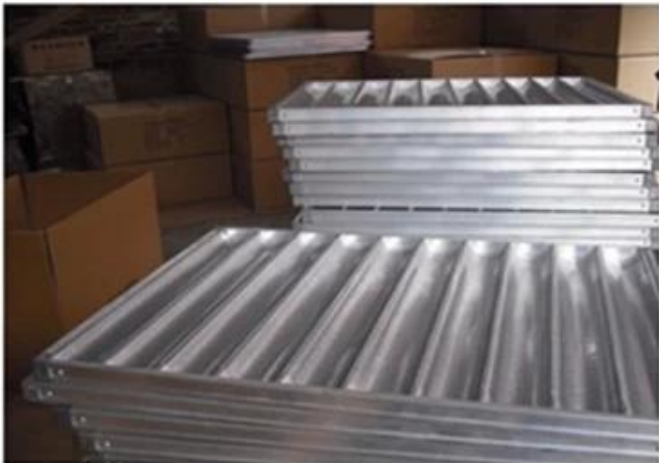

□□□□□□□□

Zoe Lee		TSINGBUY INDUSTRY LIMITED FACTORY PLANET OEM & ODM - Bakeware and Customization	
Tel	+86 186 1186 6087	+86 0755-85234769	
Email	marketing@tsingbuy.com		
Skype	+86 186 1186 6087		
Whatsapp	+86 186 1186 6087		
Web	www.chinabakeware.com		
ADD	2 Floor B1 Building, No 22 Dafu Industry park, Guanlan, Longhua District, Shenzhen, China 518110