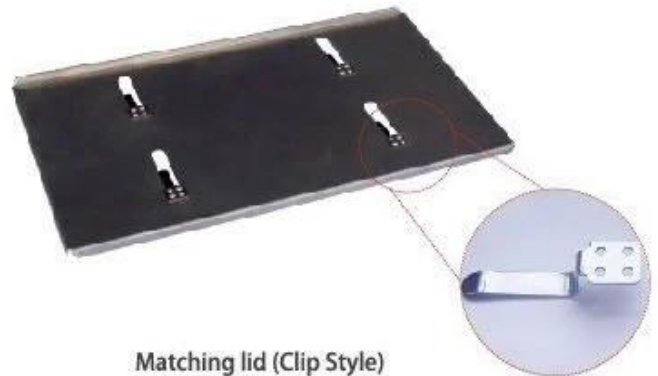

Customized Strapped Loaf Pan Sets

- A. Overall Length
- C. Overall Width
- D. Depth
- E. Frame Height
- F. Center-to-center
- G. Pan Distance

Flat handle

Frame handle

no handle

Matching lid (Drop Style)

Matching lid (Clip Style)