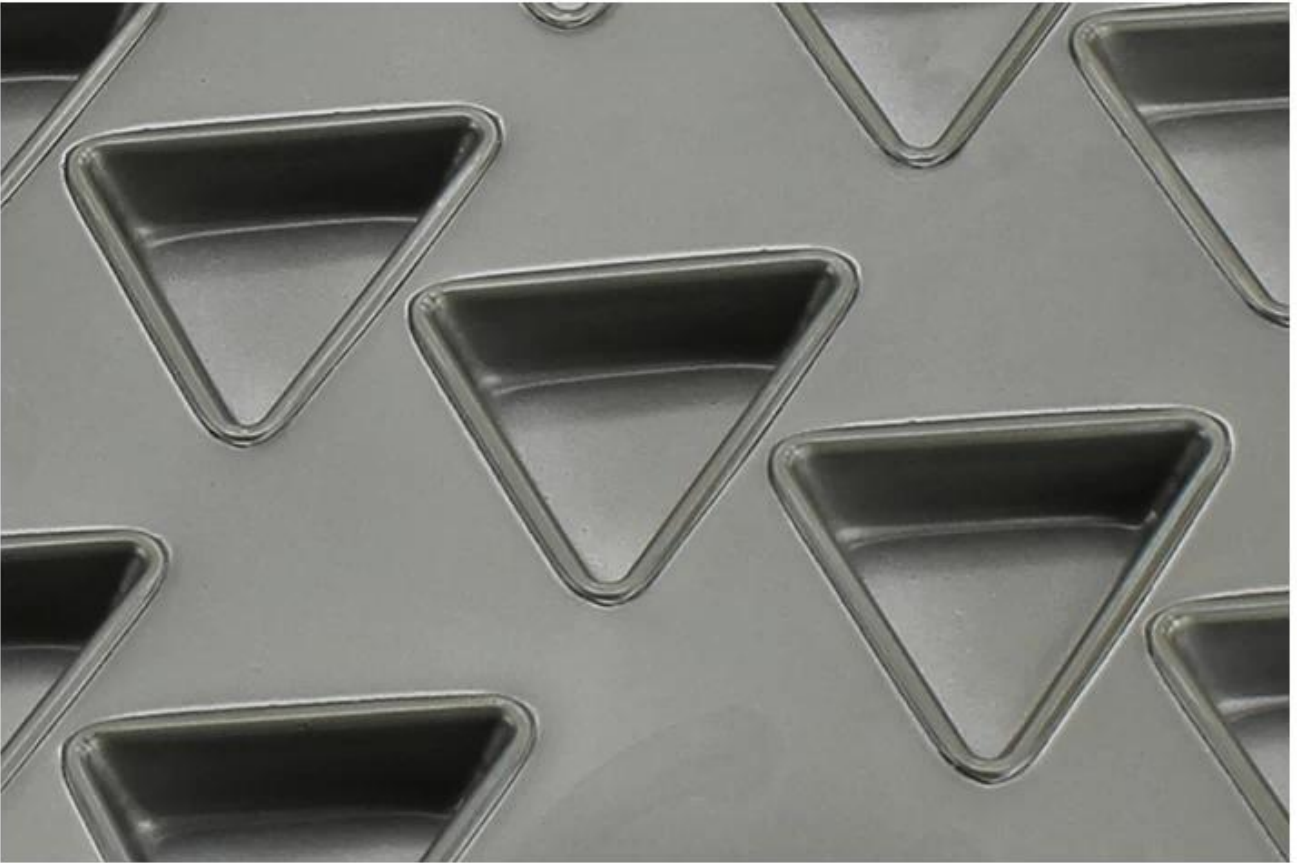

alusteel / alusteel

Tsingbuy Besides 200+