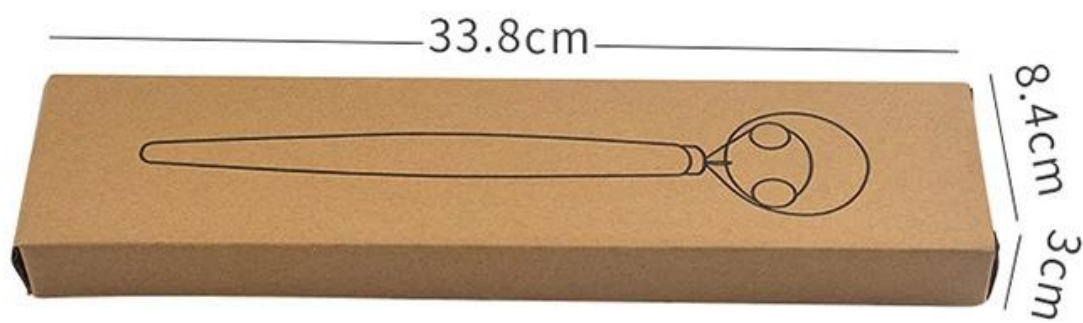

Stainless Steel Wire
Rubber Wooden Handle

Packing Box (29g in weight)

□□□□□□

Custom OPP Bag Packing with Hanging Hole

Custom Sticking label

Custom Design

□□□□□□□□

 Zoe Lee	TSINGBUY INDUSTRY LIMITED FACTORY PLANET OEM & ODM - Bakeware and Customization	
 Tel	+86 186 1186 6087	+86 0755-85234769
 Email	marketing@tsingbuy.com	
 Skype	+86 186 1186 6087	
 Whatsapp	+86 186 1186 6087	
 Web	www.chinabakeware.com	
 ADD	2 Floor B1 Building, No 22 Dafu Industry park, Guanlan, Longhua District, Shenzhen, China 518110	