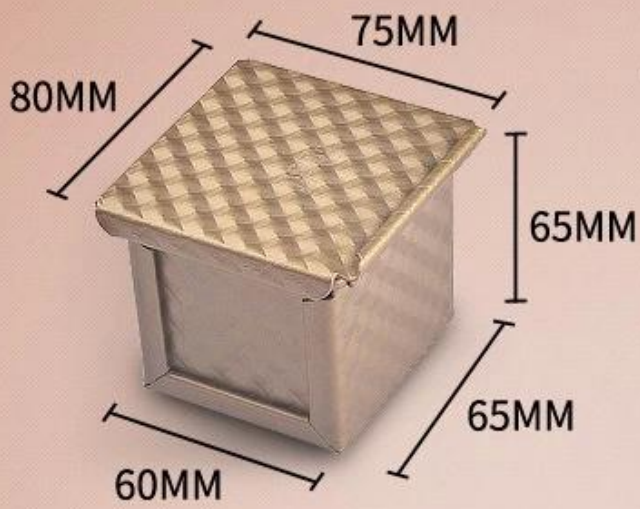

# Non Stick Square Mini Pullmab Loaf Pan Toast Baking

## Non Stick Square Mini Bread Loaf Pan Toast Baking Tin Mold with Cover

- : Food-grade PTFE non stick
- : 1.0
- 
- 
- 

## Non Stick Square Mini Bread Loaf Pan Toast Baking Tin Mold with Cover

6x6x6cm

10x10x10cm

750/1000/1200g