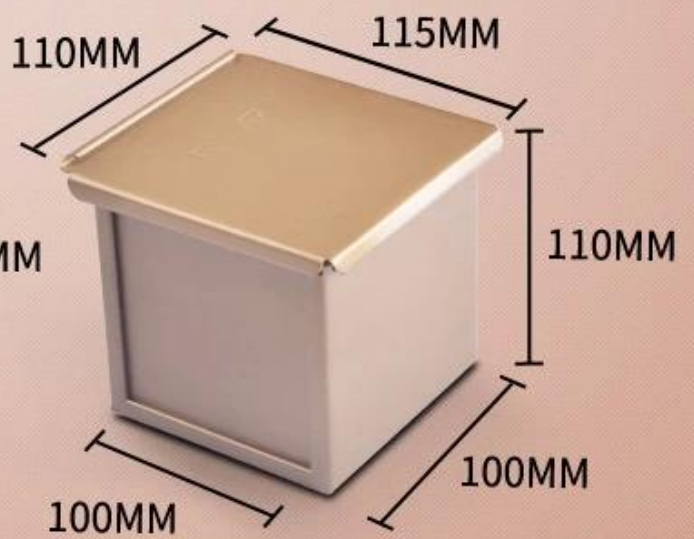

## Non Stick Square Mini Bread Loaf Pan Toast Baking Tin Mold with Cover

- : Food-grade PTFE non stick
- : 1.0
- 
- 
- 

## Non Stick Square Mini Bread Loaf Pan Toast Baking Tin Mold with Cover

6x6x6cm

10x10x10cm

750/1000/1200g