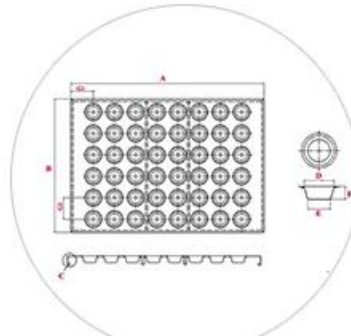

ODM & OEM service