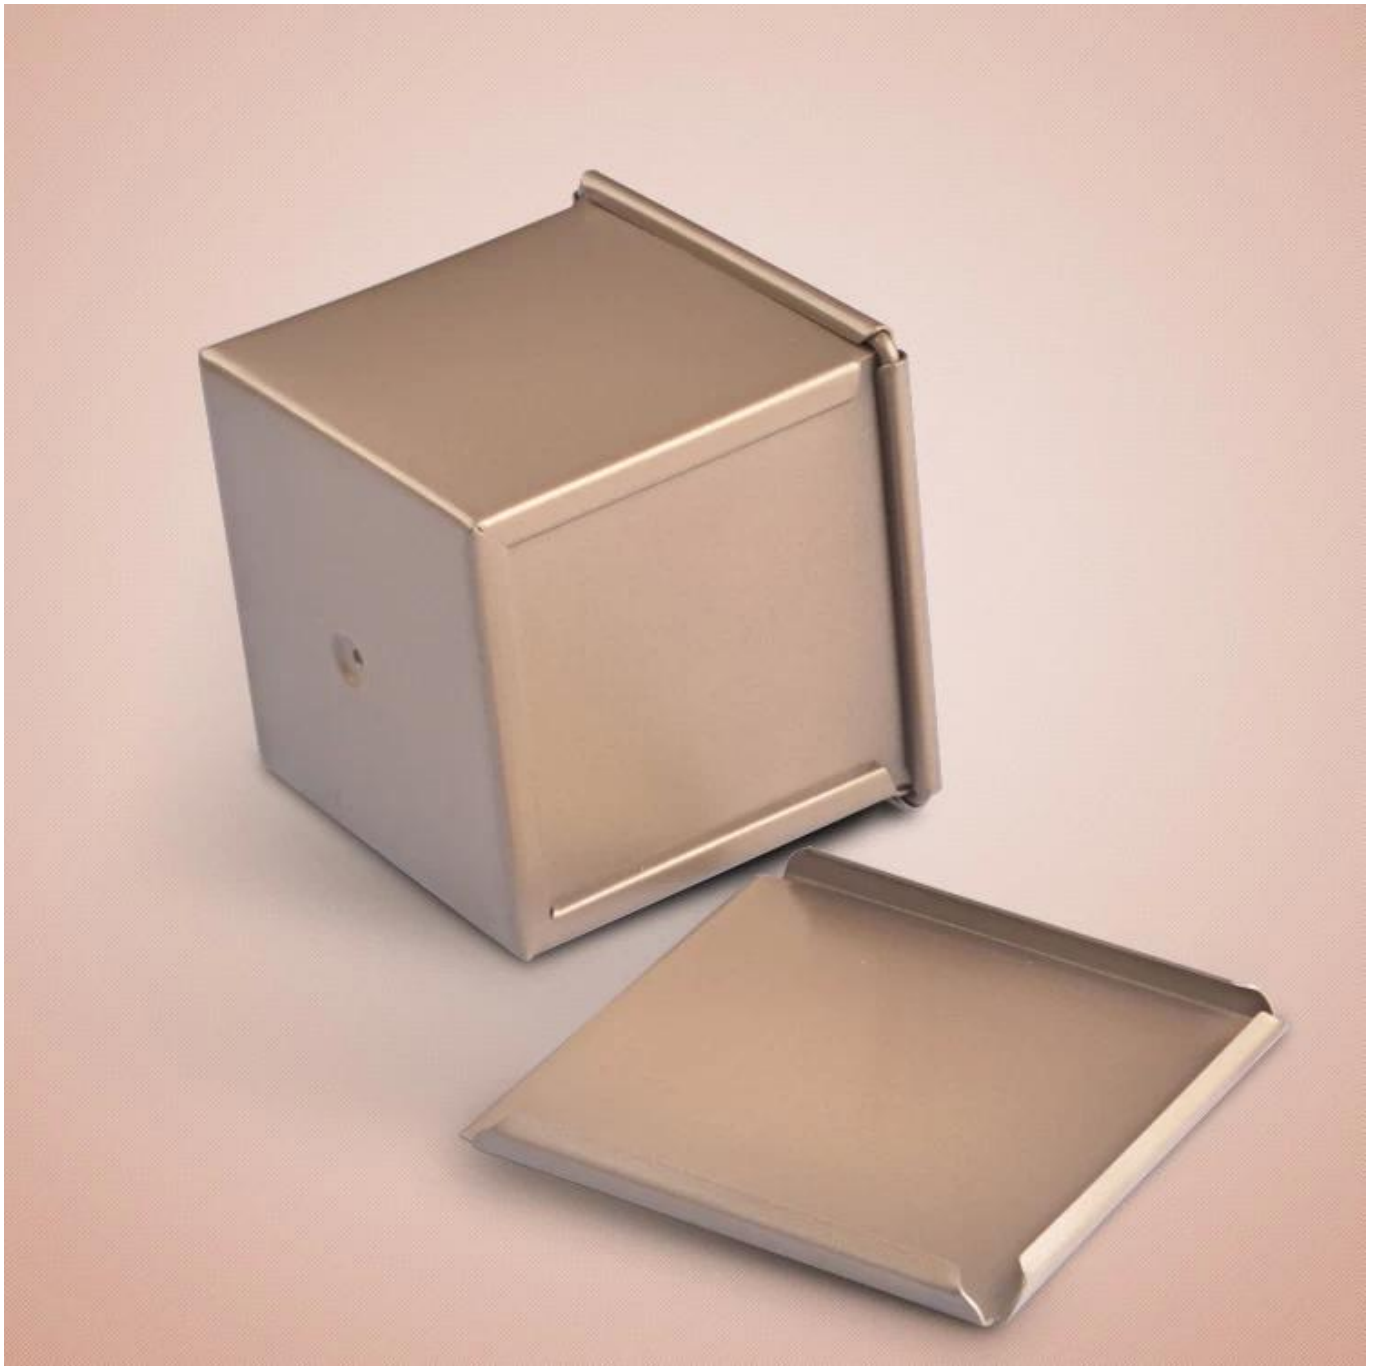

# Non Stick Square Mini Pullmab Loaf Pan Toast Baking

## Non Stick Square Mini Bread Loaf Pan Toast Baking Tin Mold with Cover

- : Food-grade PTFE non stick
- : 1.0
- 
- 
- 

## Non Stick Square Mini Bread Loaf Pan Toast Baking Tin Mold with Cover

6x6x6cm

10x10x10cm

750/1000/1200g