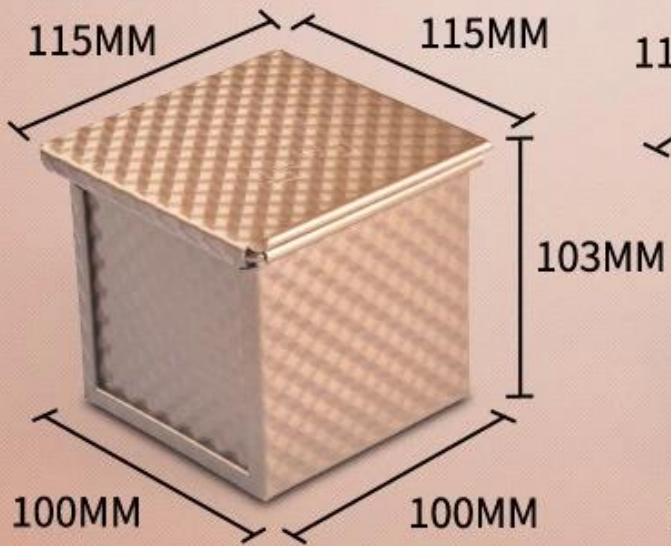

# Non Stick Square Mini Pullmab Loaf Pan Toast Baking

## Non Stick Square Mini Bread Loaf Pan Toast Baking Tin Mold with Cover

- : Food-grade PTFE non stick
- : 1.0
- 
- 
- 

## Non Stick Square Mini Bread Loaf Pan Toast Baking Tin Mold with Cover

6x6x6cm

10x10x10cm

750/1000/1200g