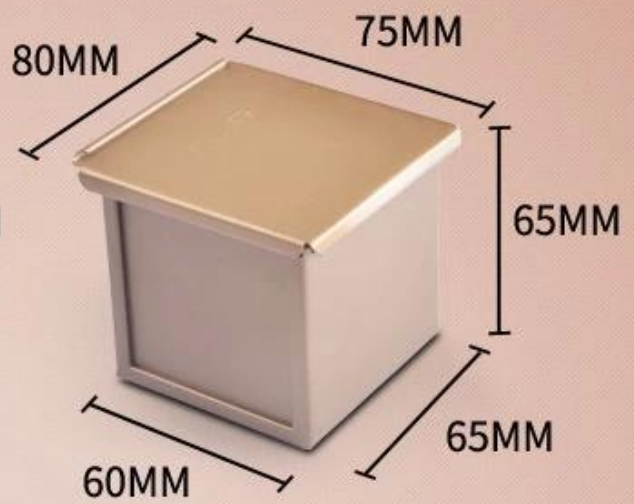

## Non Stick Square Mini Bread Loaf Pan Toast Baking Tin Mold with Cover

- : Food-grade PTFE non stick
- : 1.0
- 
- 
- 

## Non Stick Square Mini Bread Loaf Pan Toast Baking Tin Mold with Cover

6x6x6cm

10x10x10cm

750/1000/1200g