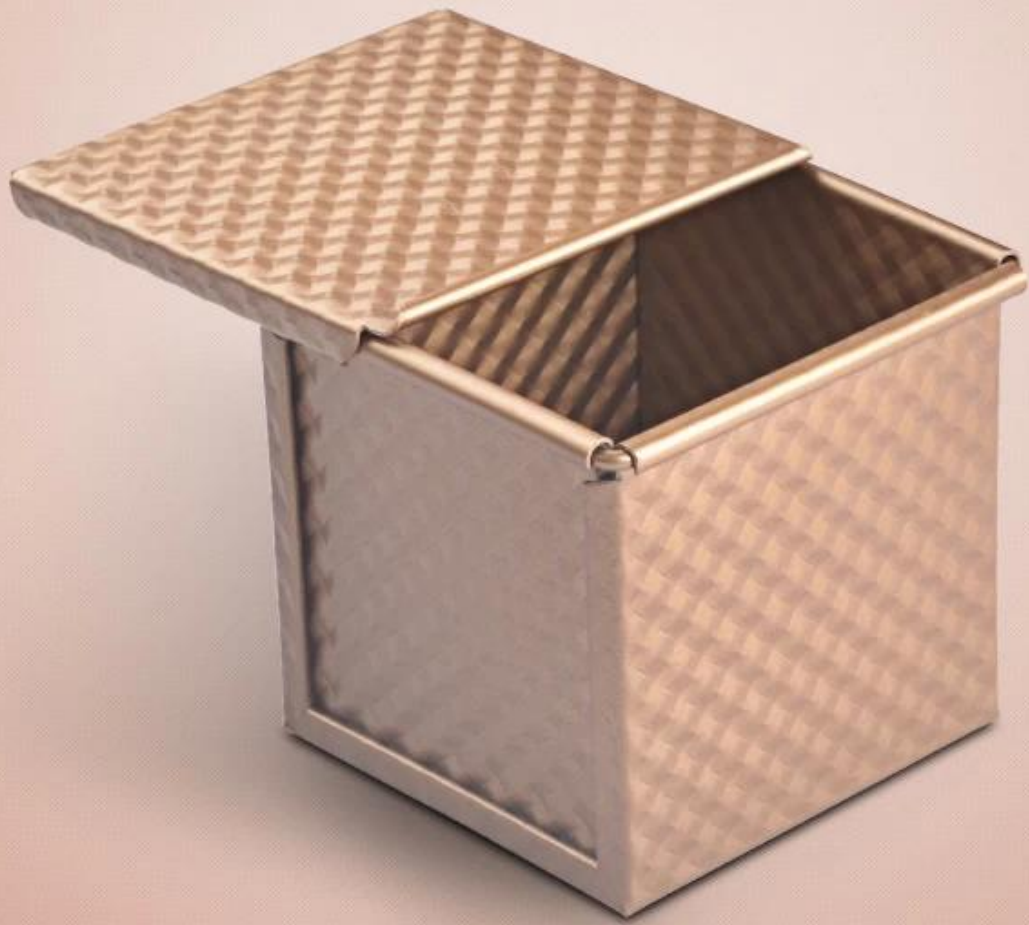

## Non Stick Square Mini Bread Loaf Pan Toast Baking Tin Mold with Cover

- : Food-grade PTFE non stick
- : 1.0
- 
- 
- 

## Non Stick Square Mini Bread Loaf Pan Toast Baking Tin Mold with Cover

6x6x6cm

10x10x10cm

750/1000/1200g