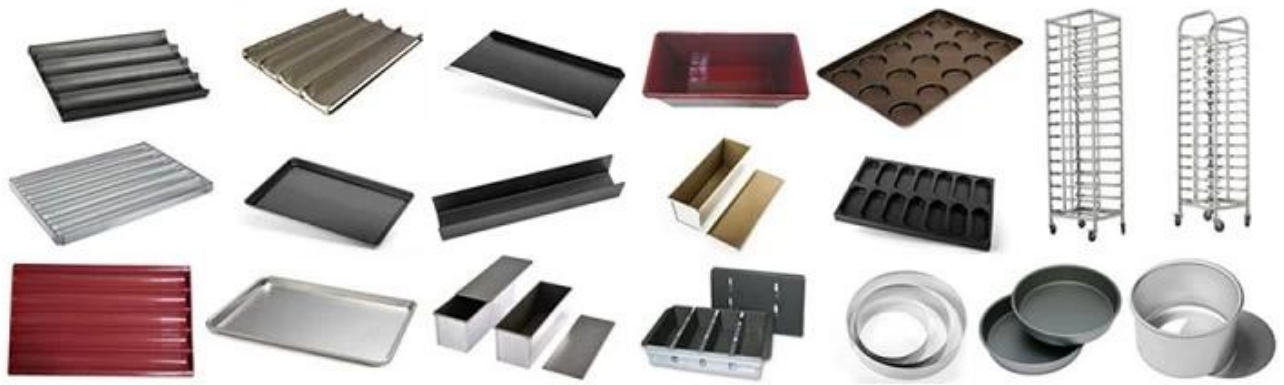

non-stick coated

non-stick

anodized surface no coating

Heart shaped

Detachable Bottom

Round shape and detachable

**non-stick coated surface
and
anodized surface
are
optional**

**Fixed bottom
Square
Rectangular**

non-stick coated

anodized surface

Detachable / removable bottom

□□□ □□□□□□□□ □□□□□□□□

□□□□□□□□

 Zoe Lee	TSINGBUY INDUSTRY LIMITED FACTORY PLANET OEM & ODM - Bakeware and Customization	
 Tel	+86 186 1186 6087	+86 0755-85234769
 Email	marketing@tsingbuy.com	
 Skype	+86 186 1186 6087	
 Whatsapp	+86 186 1186 6087	
 Web	www.chinabakeware.com	
 ADD	2 Floor B1 Building, No 22 Dafu Industry park, Guanlan, Longhua District, Shenzhen, China 518110	