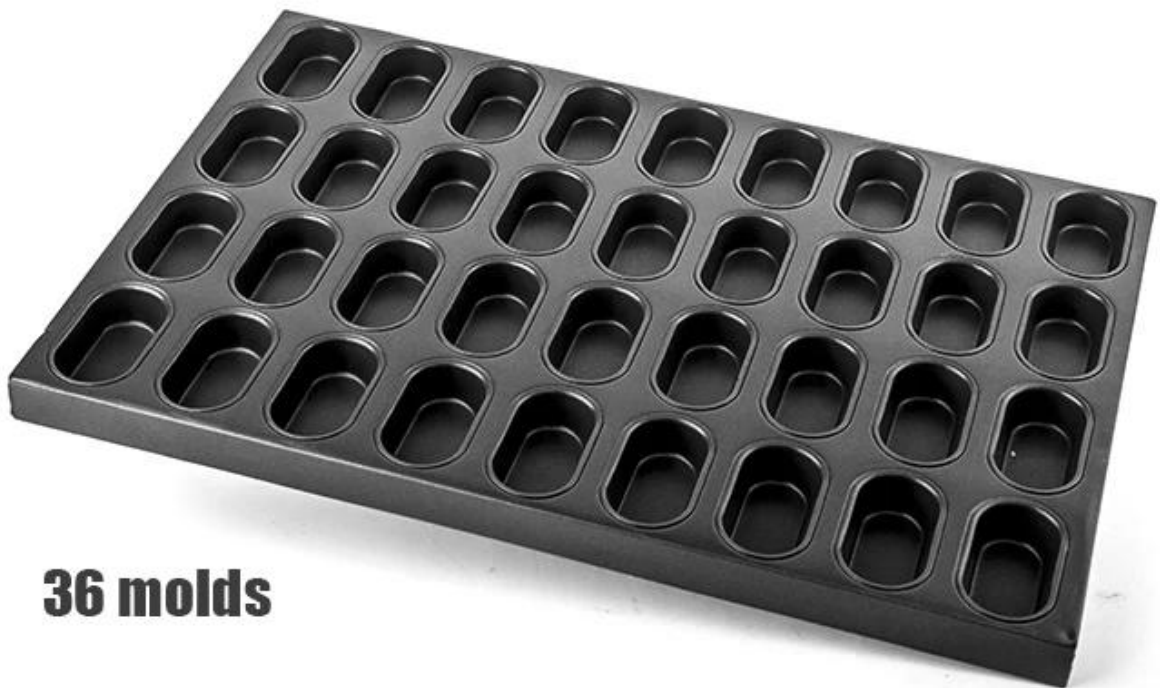

Aluminized Steel Trays for Chocolate and Candy Molding

Product Description

1. This tray is made of high-quality aluminum, which is highly durable and resistant to corrosion. It is suitable for use in a variety of environments, including professional kitchens and home bakeries.

2. **Aluminized** The surface of the tray is treated with a special aluminized coating, which makes it easy to clean and prevents the material from sticking to the surface.

3. The tray has a uniform thickness and a smooth surface, which ensures that the chocolate or candy is released easily and without any damage.

4. The tray is designed with a grid pattern, which allows for easy removal of the chocolate or candy pieces.

5. The tray is available in two sizes: a standard size and a larger size. The larger size is [available here](#). It is suitable for molding 12 pieces of chocolate or candy.

Product Features

36 molds