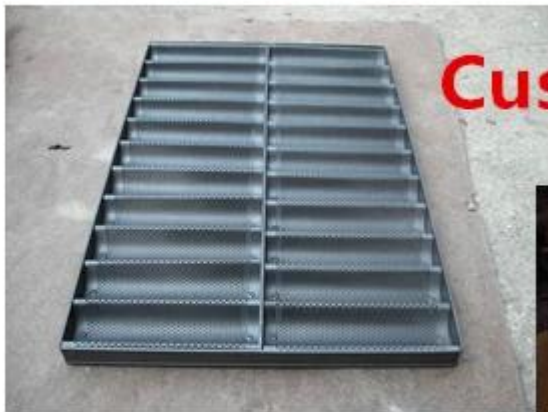

stainless steel net baguette tray

baguette tray

Open frame /closed frame

Natural/teflon/silicone coating

Aluminum/stainless steel frame

baguette tray

open frame baguette tray

aluminum frame

natural/teflon/silicone coating

Closed frame
Aluminum frame
Natural/teflon/silicone coating

Customized design

Customized size

XXXXXXXXXXXXXXXXXXXXXXXXXXXXXXXXXXXX

XXXXXXXXXXXXXXXXXXXX	OXXXXXXXXXXXXXXXXXXXX	CXXXXXXXXXXXX Bag	SXXXXXXXXXXXXXXXXXXXX
XXXXXXXXXXXX	TSFP01	TSFP02	TSFP03
XXXXXX	XXXXXXXXXXXX SXXXXXXXXXXXXXXXXXXXX	XXXXXXXXXXXX	SXXXXXXXXXXXXXXXXXXXX
XXXXX	400 * 600 * 43 mm 460 * 720 * 43 mm 600 * 800 * 43 mm CXXXXXXXXXXXXXXXXXXXX acceptable	400 * 600 * 43 mm 460 * 720 * 43 XXXXXXXXXXXXXXX 500 * 700 * 43 mm 600 * 800 * 43 mm XXXXXXXXXXXXXXXXXXXX XXXXXXXXXXXXXXXXXXXX	600 * 800 * 60 mm 800 * 1000 * 40 mm XXXXXXXXXXXXXXXXXXXX acceptable
XXXXXXXXXX	1.0 / 1.2 / 1.5 mm XXXXXXXXXXXXXXXXXXXX ny	1.0 / 1.2 / 1.5mm XXXXXXXXXXXXXXXXXXXX ny	0.4 mm XXXXXXXXXXXXXXXXXXXX ny
XXXXXX	4-12 XXXXX	4-12 XXXXX	4-12 XXXXX
XXXXXX	XXXXXXXXXXXXXXXXXXXX	XXXXXXXXXXXXXXXXXXXX	XXXXXXXXXXXXXXXXXXXX
MOQ	200 XXXXX	200 XXXXX	200 XXXXX
XXXXXXXXXXXX	XXXXXXXXXXXXXXXXXXXX	XXXXXXXXXXXXXXXXXXXX	XXXXXXXXXXXXXXXXXXXX