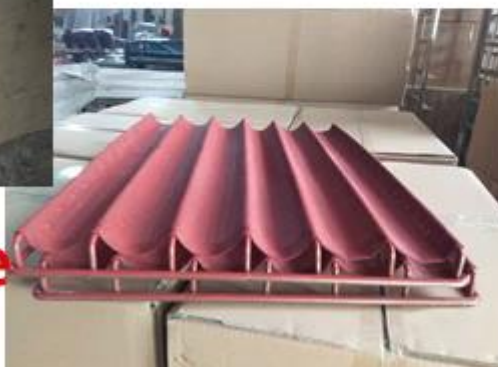

natural/teflon/silicone coating

Closed frame
Aluminum frame
Natural/teflon/silicone coating

Customized design

Customized size

XXXXXXXXXXXXXXXXXXXXXXXXXXXXXXXXXXXX

XXXXXXXXXXXXXXXXXXXX	OXXXXXXXXXXXXXXXXXXXX	CXXXXXXXXXXXX Bag	SXXXXXXXXXXXXXXXXXXXX
XXXXXXXXXXXX	TSFP01	TSFP02	TSFP03
XXXXXX	XXXXXXXXXXXX SXXXXXXXXXXXXXXXXXXXX	XXXXXXXXXXXX	SXXXXXXXXXXXXXXXXXXXX
XXXXX	400 * 600 * 43 mm 460 * 720 * 43 mm 600 * 800 * 43 mm CXXXXXXXXXXXXXXXXXXXX acceptable	400 * 600 * 43 mm 460 * 720 * 43 XXXXXXXXXXXXXXX 500 * 700 * 43 mm 600 * 800 * 43 mm XXXXXXXXXXXXXXXXXXXX XXXXXXXXXXXXXXXXXXXX	600 * 800 * 60 mm 800 * 1000 * 40 mm XXXXXXXXXXXXXXXXXXXX acceptable
XXXXXXXXXX	1.0 / 1.2 / 1.5 mm XXXXXXXXXXXXXXXXXXXX ny	1.0 / 1.2 / 1.5mm XXXXXXXXXXXXXXXXXXXX ny	0.4 mm XXXXXXXXXXXXXXXXXXXX ny
XXXXXX	4-12 XXXXX	4-12 XXXXX	4-12 XXXXX
XXXXXX	XXXXXXXXXXXXXXXXXXXX	XXXXXXXXXXXXXXXXXXXX	XXXXXXXXXXXXXXXXXXXX
MOQ	200 XXXXX	200 XXXXX	200 XXXXX
XXXXXXXXXXXX	XXXXXXXXXXXXXXXXXXXX	XXXXXXXXXXXXXXXXXXXX	XXXXXXXXXXXXXXXXXXXX