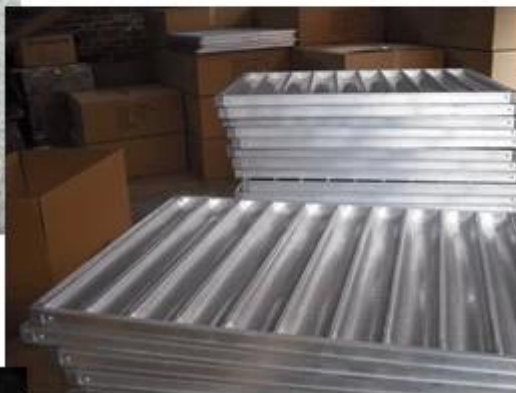

natural/teflon/silicone coating

Closed frame
Aluminum frame
Natural/teflon/silicone coating

Customized design

Customized size

XXXXXXXXXXXXXXXXXXXXXXXXXXXXXXXXXXXX

XXXXXXXXXXXXXXXXXXXX	OXXXXXXXXXXXXXXXXXXXX	CXXXXXXXXXXXX Bag	SXXXXXXXXXXXXXXXXXXXX
XXXXXXXXXXXX	TSFP01	TSFP02	TSFP03
XXXXXX	XXXXXXXXXXXX SXXXXXXXXXXXXXXXXXXXX	XXXXXXXXXXXX	SXXXXXXXXXXXXXXXXXXXX
XXXXX	400 * 600 * 43 mm 460 * 720 * 43 mm 600 * 800 * 43 mm CXXXXXXXXXXXXXXXXXXXX acceptable	400 * 600 * 43 mm 460 * 720 * 43 XXXXXXXXXXXXXXX 500 * 700 * 43 mm 600 * 800 * 43 mm XXXXXXXXXXXXXXXXXXXX XXXXXXXXXXXXXXXXXXXX	600 * 800 * 60 mm 800 * 1000 * 40 mm XXXXXXXXXXXXXXXXXXXX acceptable
XXXXXXXXXX	1.0 / 1.2 / 1.5 mm XXXXXXXXXXXXXXXXXXXX ny	1.0 / 1.2 / 1.5mm XXXXXXXXXXXXXXXXXXXX ny	0.4 mm XXXXXXXXXXXXXXXXXXXX ny
XXXXXX	4-12 XXXXX	4-12 XXXXX	4-12 XXXXX
XXXXXX	XXXXXXXXXXXXXXXXXXXX	XXXXXXXXXXXXXXXXXXXX	XXXXXXXXXXXXXXXXXXXX
MOQ	200 XXXXX	200 XXXXX	200 XXXXX
XXXXXXXXXXXX	XXXXXXXXXXXXXXXXXXXX	XXXXXXXXXXXXXXXXXXXX	XXXXXXXXXXXXXXXXXXXX