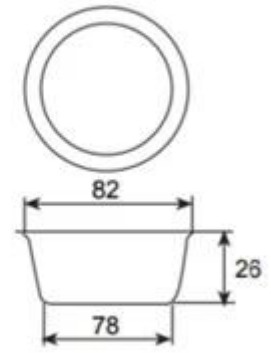

Aluminized steel

Round corner

Nature/Teflon Coating/
Silicone Coating

Showing Room

Baguette Tray

**Sheet pan
Drying pan**

**Multi-Mold
Baking Tray**

□□□□□□□□