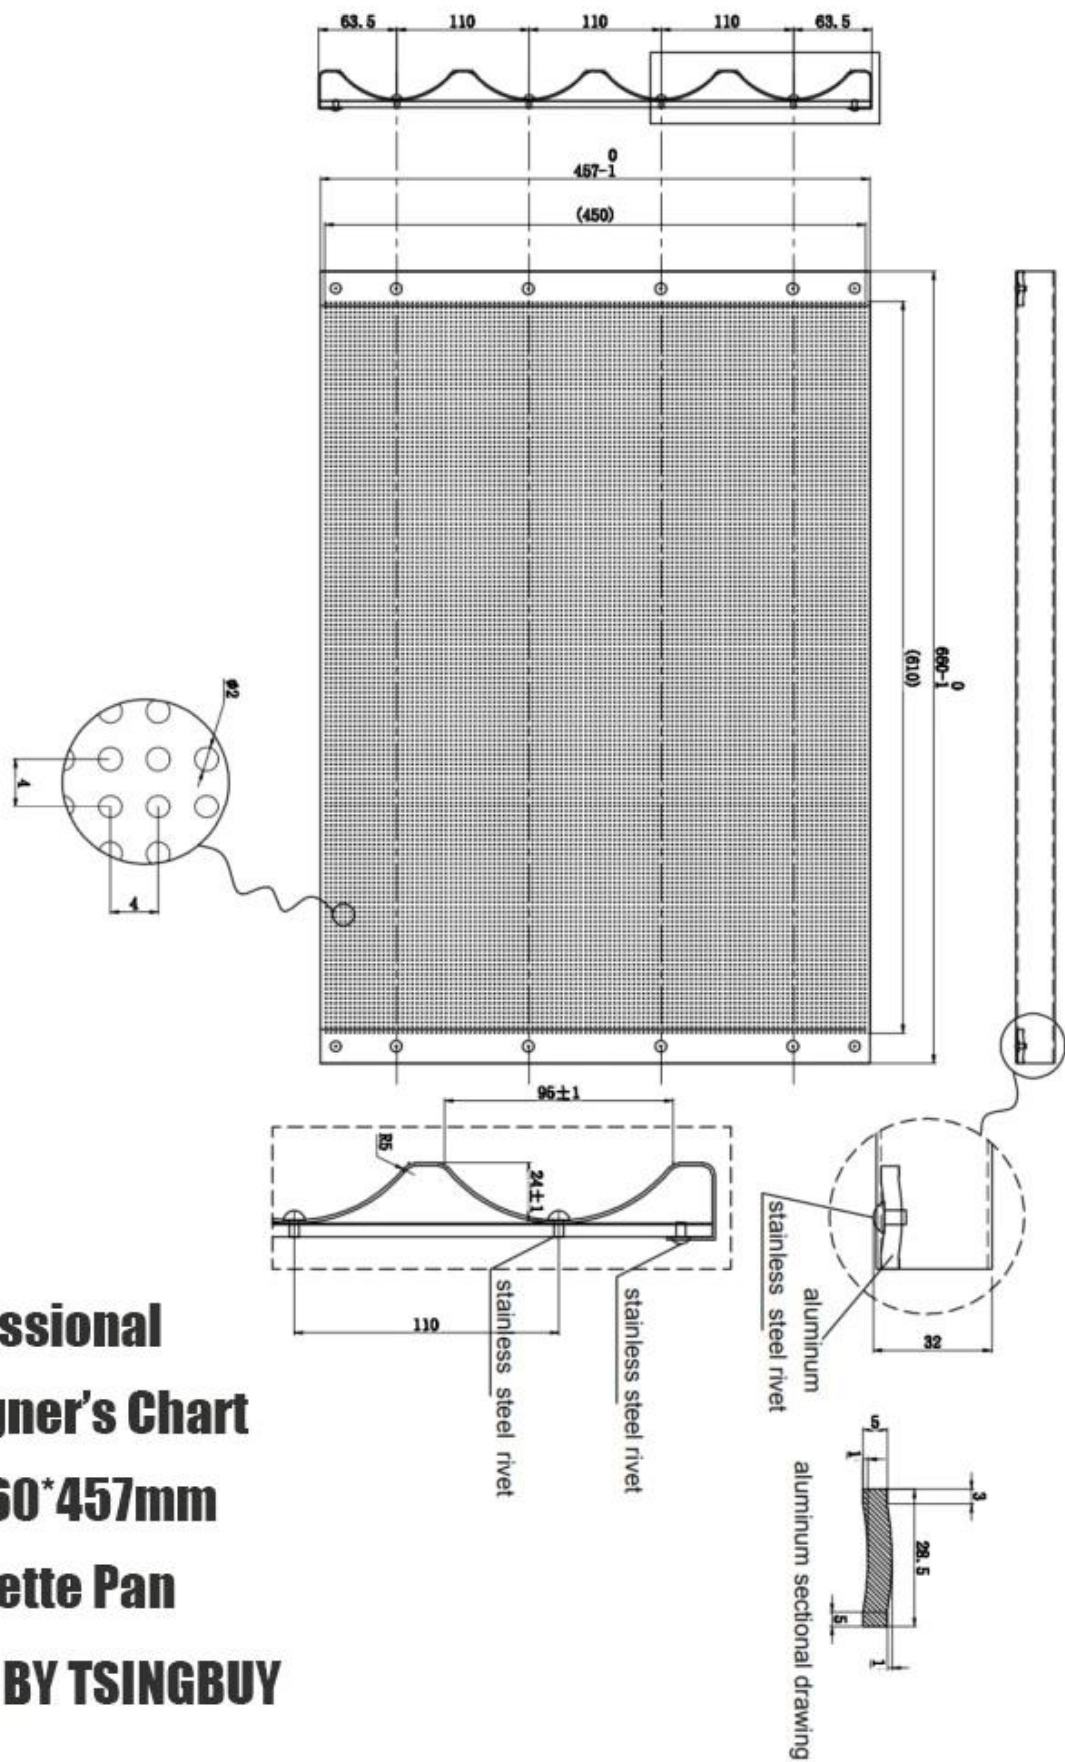

**Professional
Designer's Chart
for 660*457mm
Baguette Pan
— BY TSINGBUY**