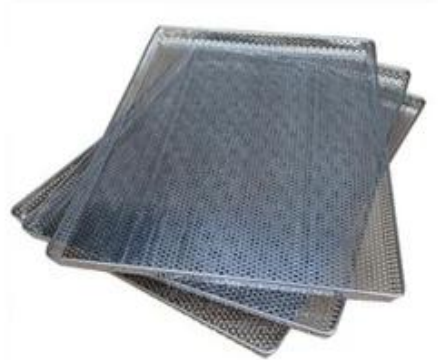

- round corner
- inclined edge

back side

□□□□□□□□

Zoe Lee

TSINGBUY INDUSTRY LIMITED FACTORY PLANET  
OEM & ODM - Bakeware and Customization

Tel

+86 186 1186 6087

+86 0755-85234769