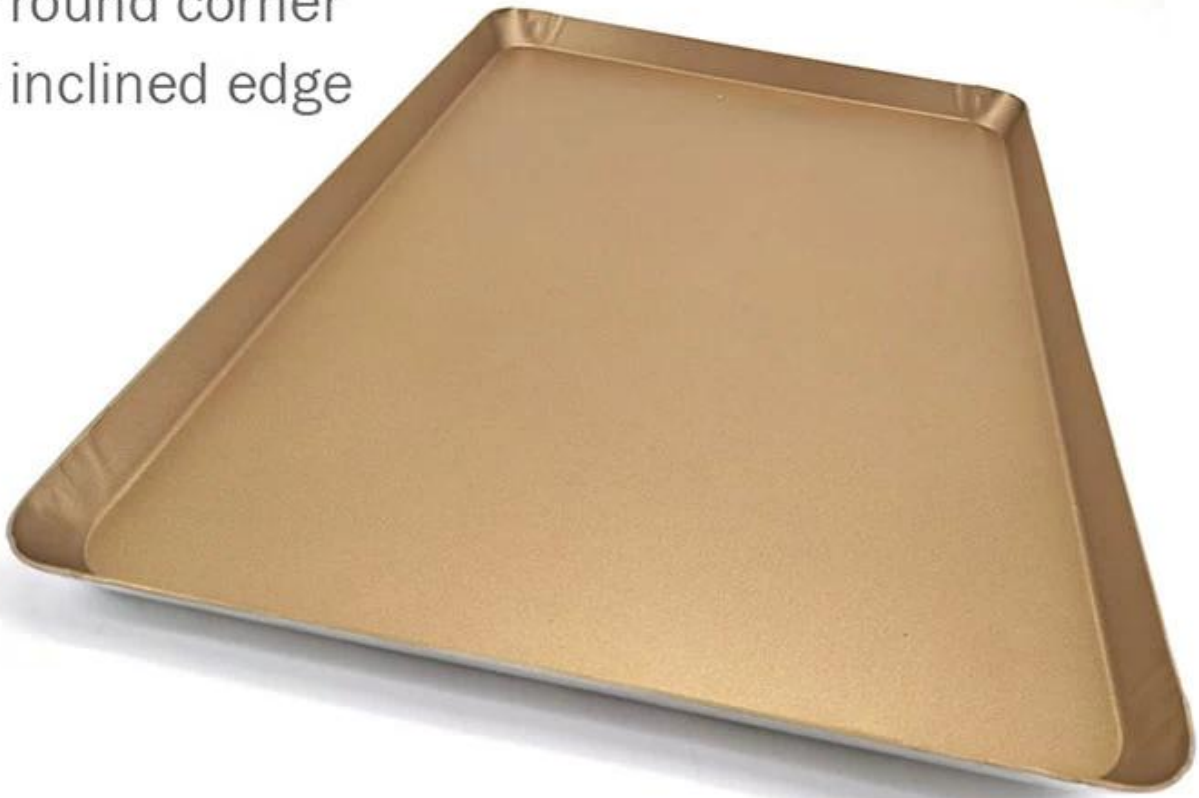

- round corner
- inclined edge

back side

□□□□□□□□

Zoe Lee

TSINGBUY INDUSTRY LIMITED FACTORY PLANET  
OEM & ODM - Bakeware and Customization

Tel

+86 186 1186 6087

+86 0755-85234769