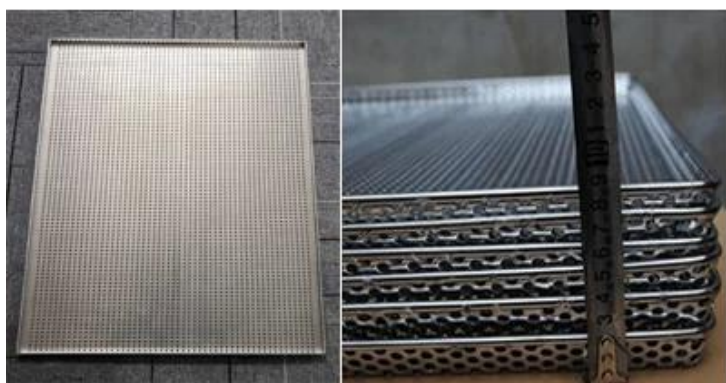

- round corner
- inclined edge

back side

□□□□□□□□

Zoe Lee

TSINGBUY INDUSTRY LIMITED FACTORY PLANET  
OEM & ODM - Bakeware and Customization

Tel

+86 186 1186 6087

+86 0755-85234769