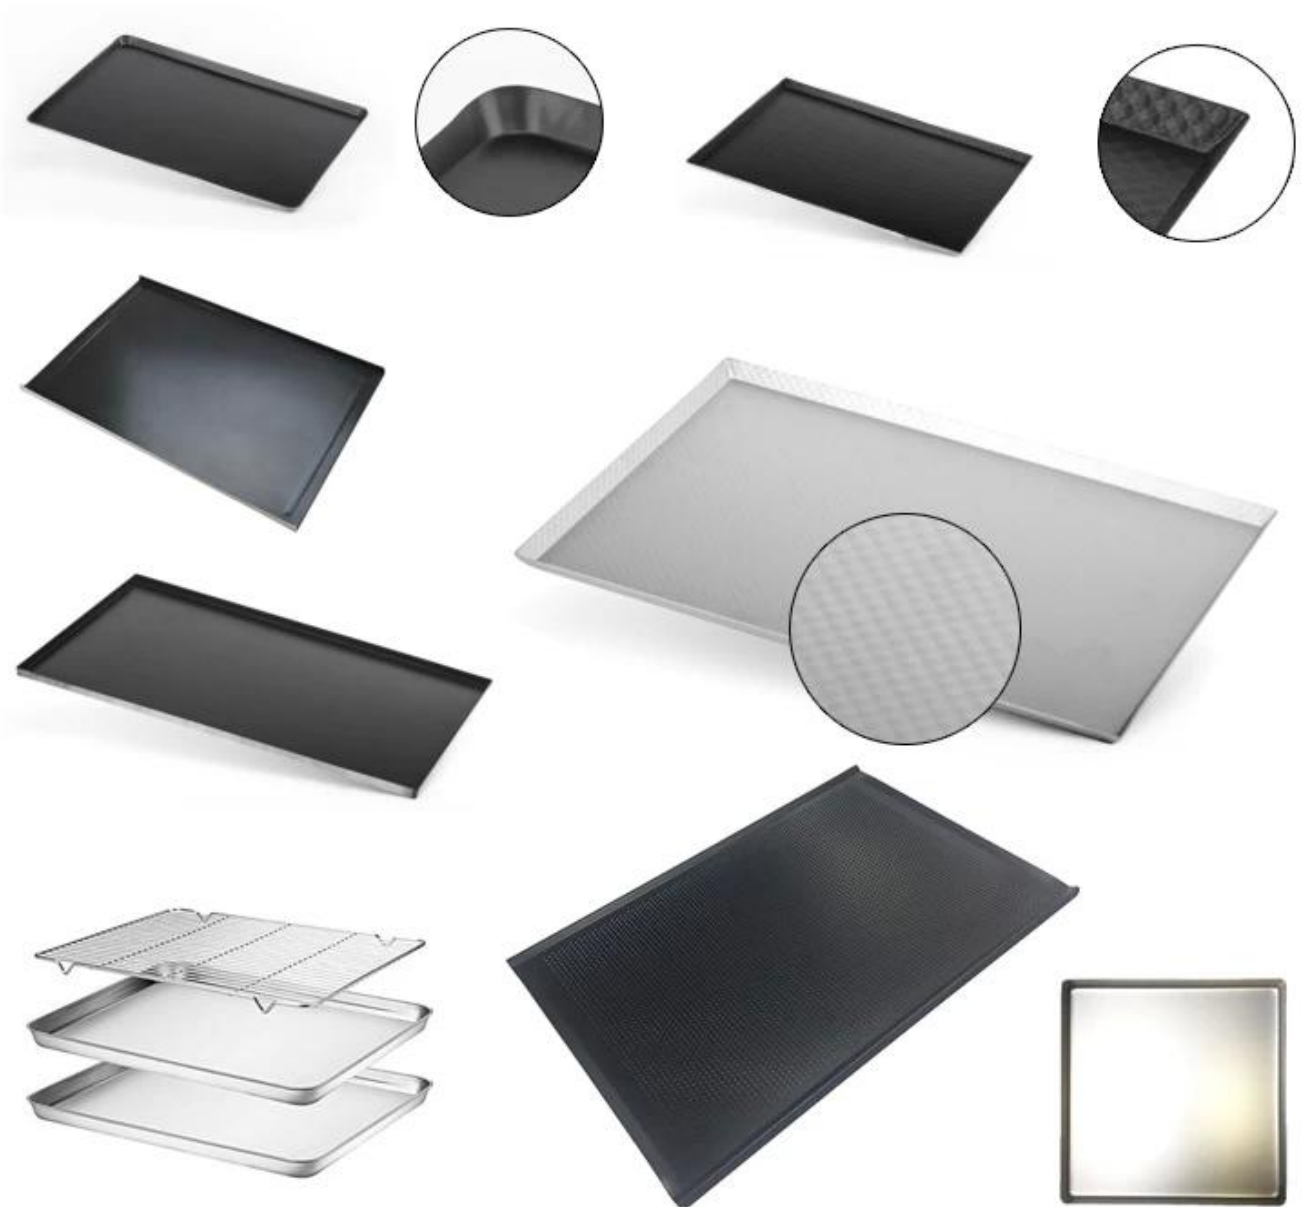

- round corner
- inclined edge

back side

□□□□□□□□

Zoe Lee

TSINGBUY INDUSTRY LIMITED FACTORY PLANET  
OEM & ODM - Bakeware and Customization

Tel

+86 186 1186 6087

+86 0755-85234769