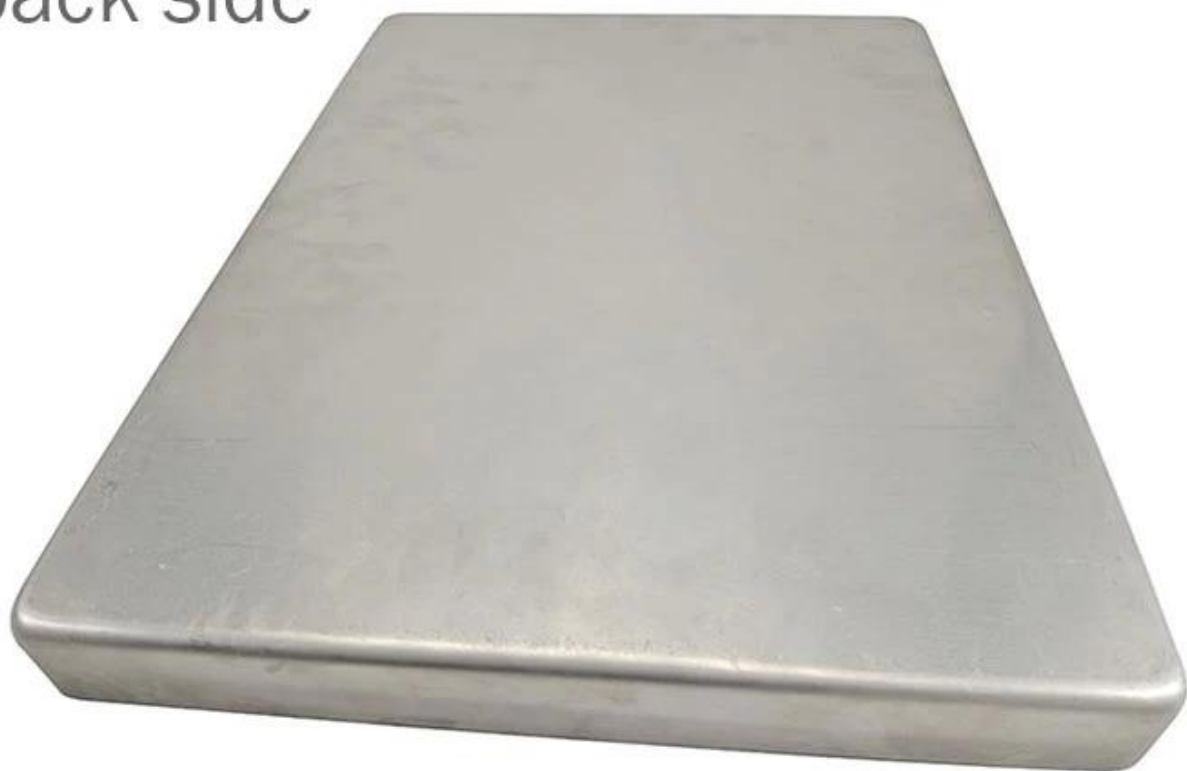

- round corner
- inclined edge

back side

□□□□□□□□

Zoe Lee

TSINGBUY INDUSTRY LIMITED FACTORY PLANET  
OEM & ODM - Bakeware and Customization

Tel

+86 186 1186 6087

+86 0755-85234769