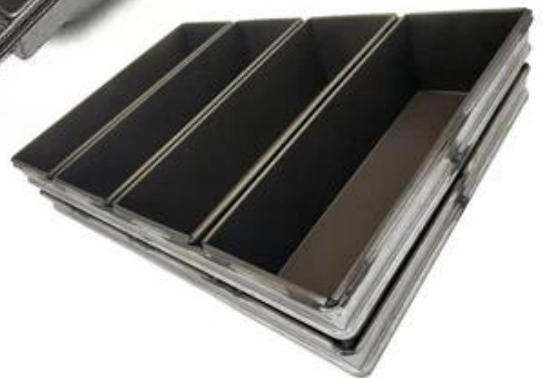

## More Customized Strap Loaf Pans from Tsingbuy

Customized shape  
Customized size  
Rack matched

XXXXXXXXXXXXXXXXXXXX

XXXXXXXX XX XXXX XXXXXXX XXX XXXXXXX XXXX-XXXX-XXXXXXXXXX.

□□□□□□□□

 <b>Zoe Lee</b>		<b>TSINGBUY INDUSTRY LIMITED FACTORY PLANET</b> OEM & ODM - Bakeware and Customization	
Tel	+86 186 1186 6087	+86 0755-85234769	
Email	marketing@tsingbuy.com		
Skype	+86 186 1186 6087		
Whatsapp	+86 186 1186 6087		
Web	www.chinabakeware.com		
ADD	2 Floor B1 Building, No 22 Dafu Industry park, Guanlan, Longhua District, Shenzhen, China 518110		