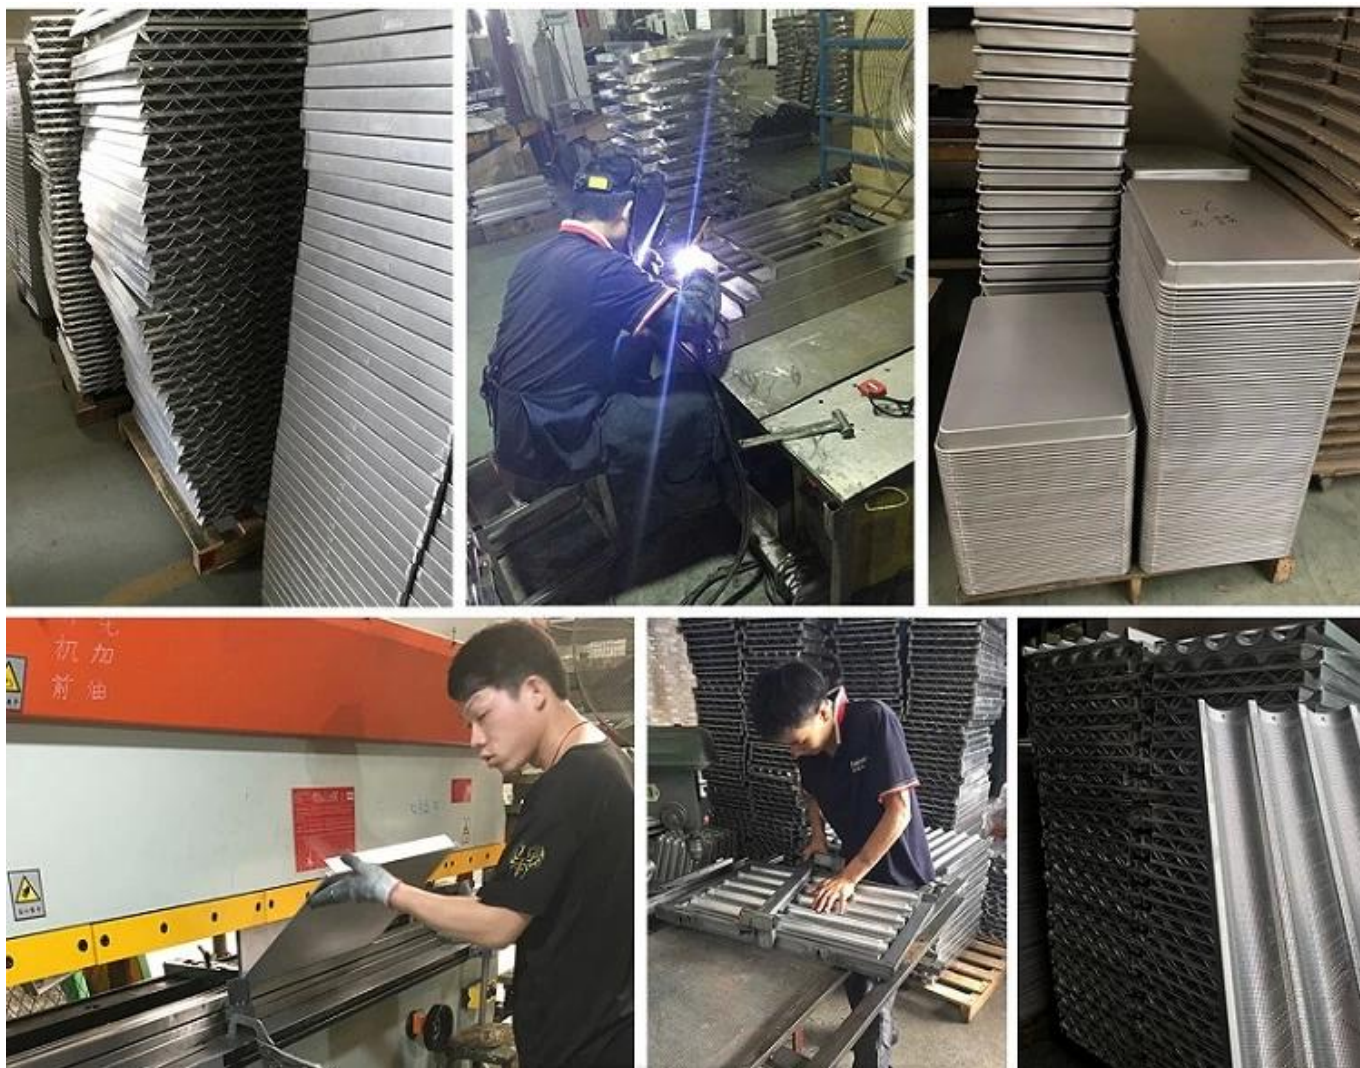

## More Customized Strap Loaf Pans from Tsingbuy

Customized shape  
Customized size  
Rack matched

XXXXXXXXXXXXXXXXXXXX

XXXXXXXX XX XXXX XXXXXXX XXX XXXXXXX XXXX-XXXX-XXXXXXXXXX.

□□□□□□□□

 <b>Zoe Lee</b>		<b>TSINGBUY INDUSTRY LIMITED FACTORY PLANET</b> OEM & ODM - Bakeware and Customization	
Tel	+86 186 1186 6087	+86 0755-85234769	
Email	marketing@tsingbuy.com		
Skype	+86 186 1186 6087		
Whatsapp	+86 186 1186 6087		
Web	www.chinabakeware.com		
ADD	2 Floor B1 Building, No 22 Dafu Industry park, Guanlan, Longhua District, Shenzhen, China 518110		