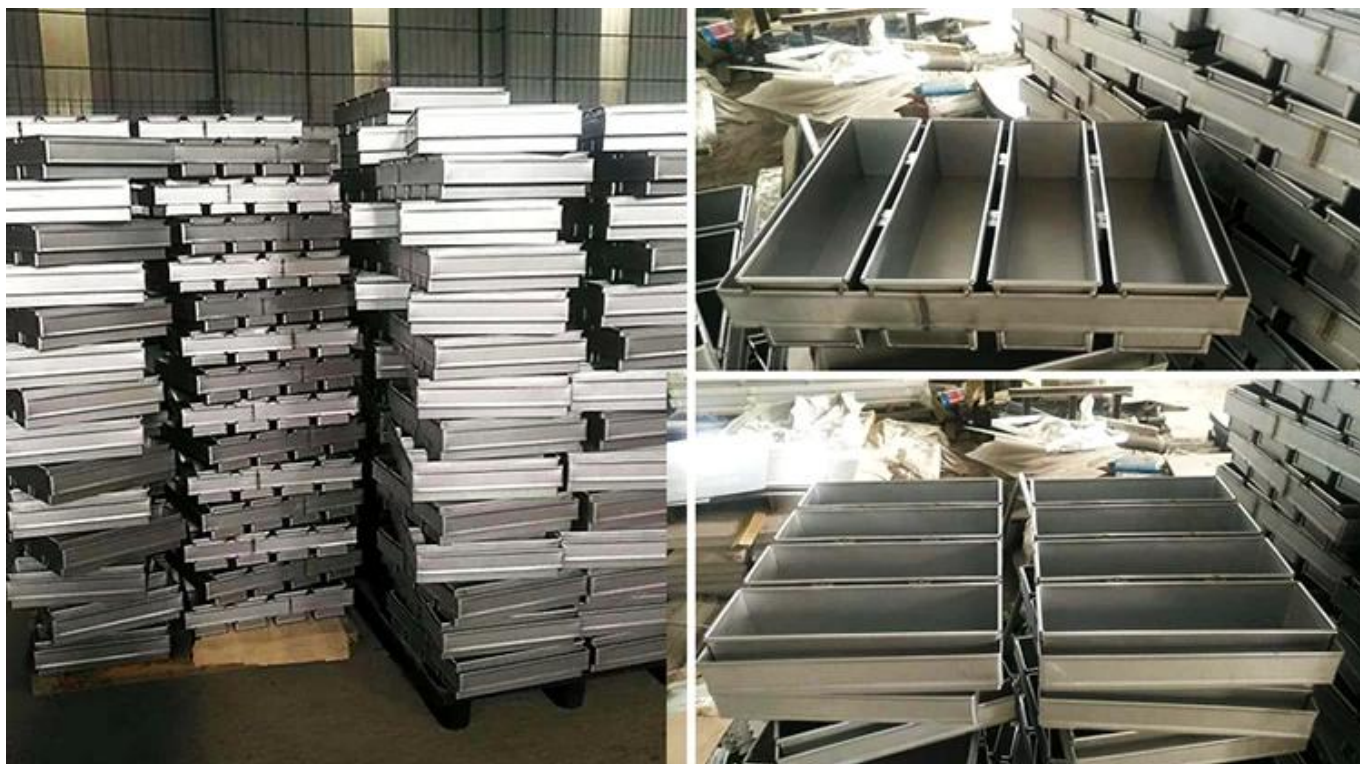

□□□□□□□□

Zoe Lee		TSINGBUY INDUSTRY LIMITED FACTORY PLANET OEM & ODM - Bakeware and Customization	
Tel	+86 186 1186 6087	+86 0755-85234769	
Email	marketing@tsingbuy.com		
Skype	+86 186 1186 6087		
Whatsapp	+86 186 1186 6087		
Web	www.chinabakeware.com		
ADD	2 Floor B1 Building, No 22 Dafu Industry park, Guanlan, Longhua District, Shenzhen, China 518110