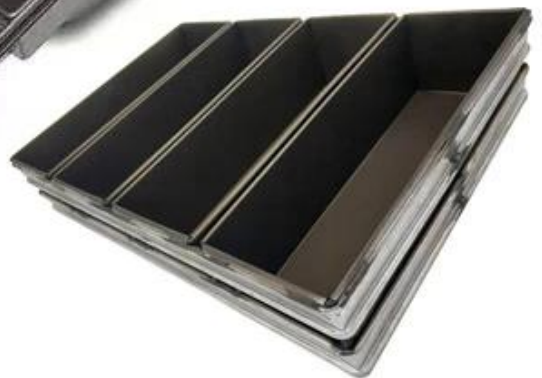

Customized shape
Customized size
Rack matched