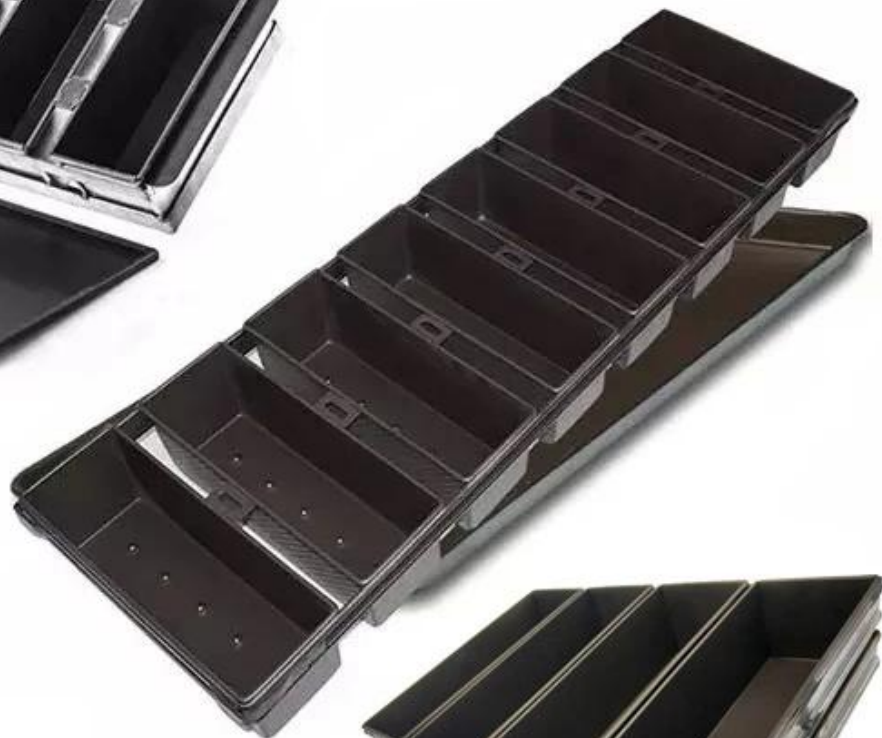

Customized shape
Customized size
Rack matched