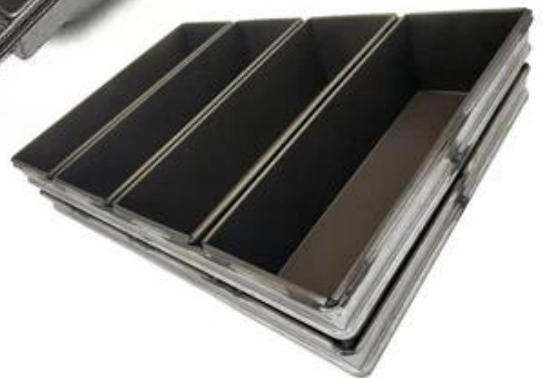

Customized shape
Customized size
Rack matched