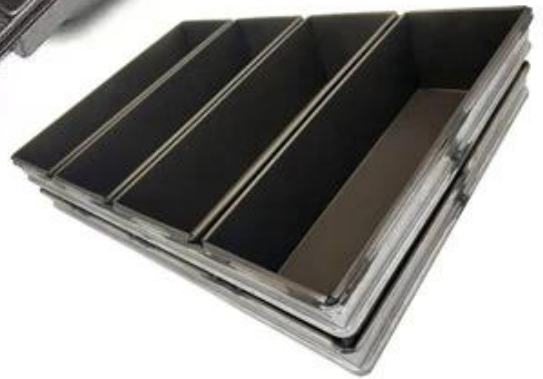

Customized shape
Customized size
Rack matched