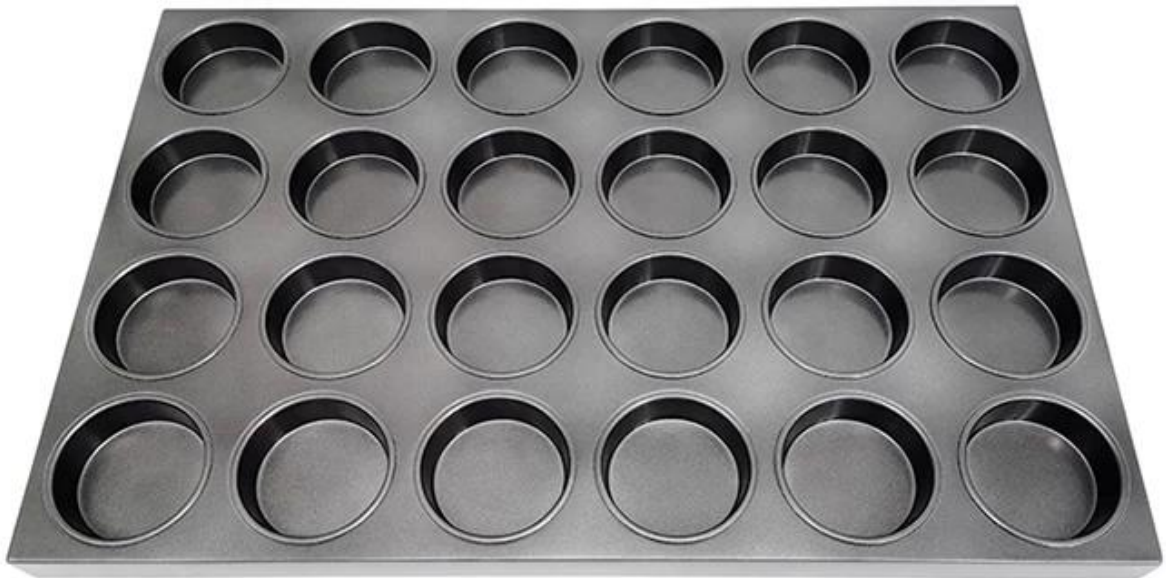

# Alusteel Multi-mold Round Bun Pan

## alusteel multi-mold round bun pan

1. 24 round bun molds in a 4x6 grid.
2. H-shaped rim for easy handling.
3. Non-stick coating for easy release.
4. [alusteel multi-mold round bun pan](#) is made of high-quality aluminum steel.
5. Size: 400 \* 600 mm.
6. Suitable for home and commercial use.
7. Durable and long-lasting.

alusteel multi-mold round bun pan

此種金屬托盤適用於各種工業用途，如存放零件、工具或材料。其堅固耐用，且易於清潔。尺寸包括 400 \* 600 公釐、400 \* 720 公釐、600 \* 800 公釐、800 \* 800 公釐。歡迎洽詢 Tsingbuy 專業服務。

□□□□□□□□

□□□□□□□□

 <b>Zoe Lee</b>	TSINGBUY INDUSTRY LIMITED FACTORY PLANET OEM & ODM - Bakeware and Customization	
 Tel	+86 186 1186 6087	+86 0755-85234769
 Email	marketing@tsingbuy.com	
 Skype	+86 186 1186 6087	
 Whatsapp	+86 186 1186 6087	
 Web	www.chinabakeware.com	
 ADD	2 Floor B1 Building, No 22 Dafu Industry park, Guanlan, Longhua District, Shenzhen, China 518110	