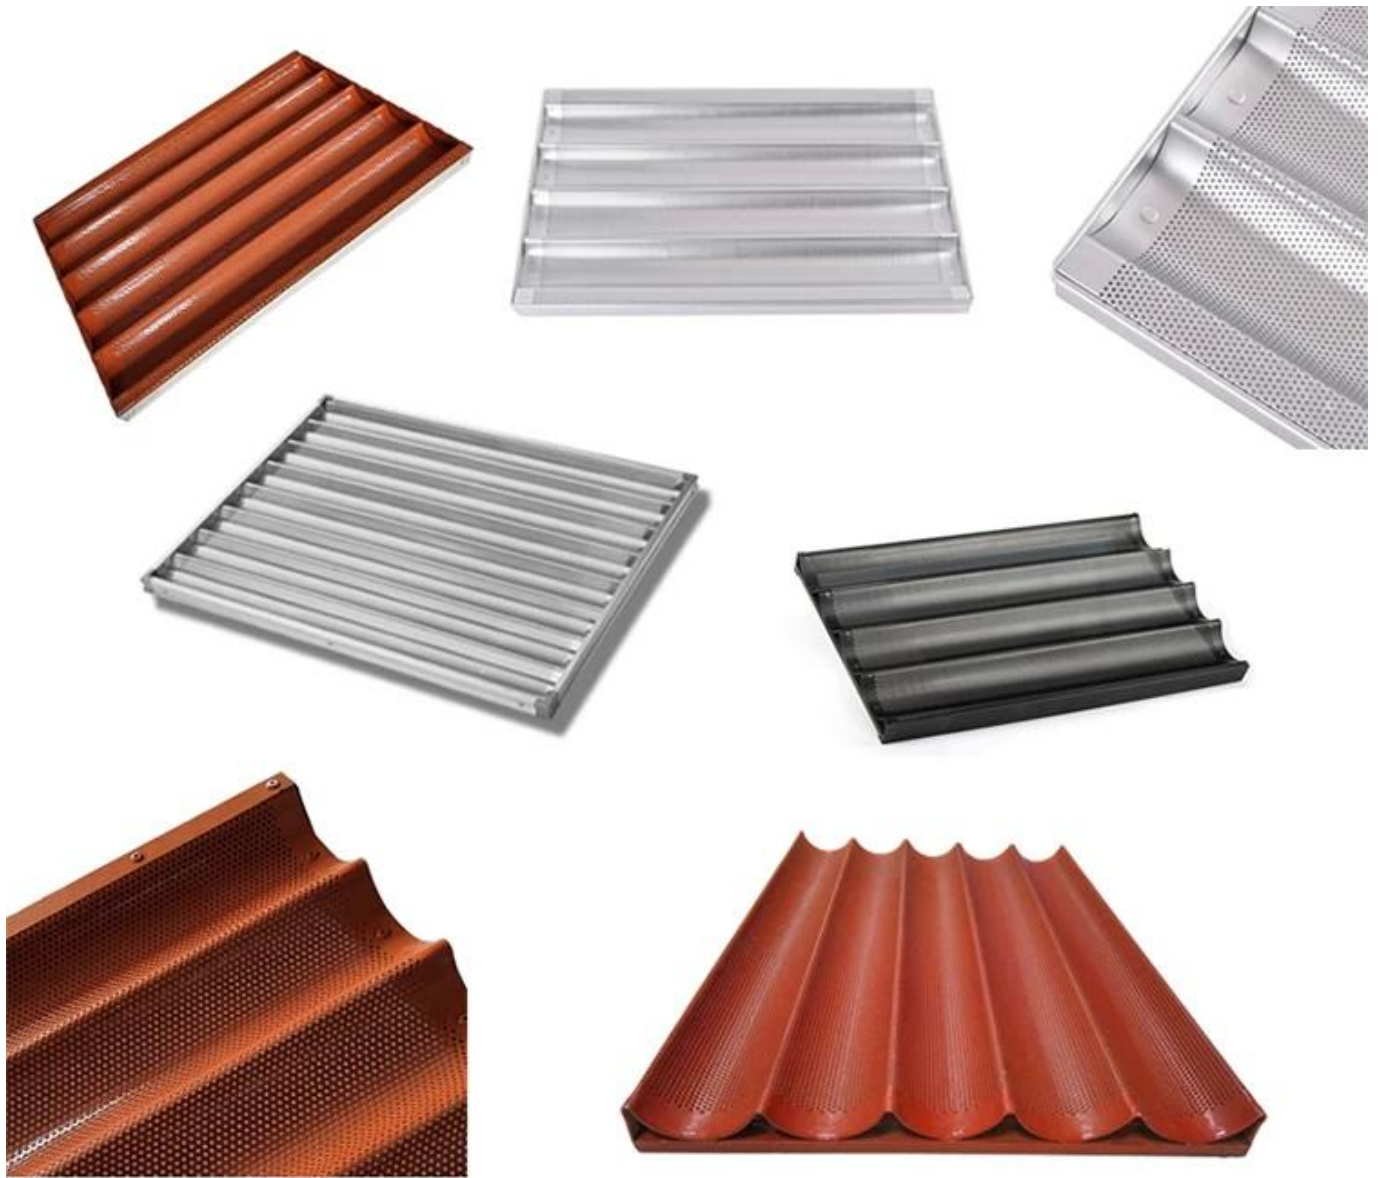

### 5

anodized surface  
4 rows

□□□□□□□□

	<b>Zoe Lee</b>	TSINGBUY INDUSTRY LIMITED FACTORY PLANET OEM & ODM - Bakeware and Customization	
	Tel	+86 186 1186 6087	+86 0755-85234769
	Email	marketing@tsingbuy.com	
	Skype	+86 186 1186 6087	
	Whatsapp	+86 186 1186 6087	
	Web	www.chinabakeware.com	
	ADD	2 Floor B1 Building, No 22 Dafu Industry park, Guanlan, Longhua District, Shenzhen, China 518110	