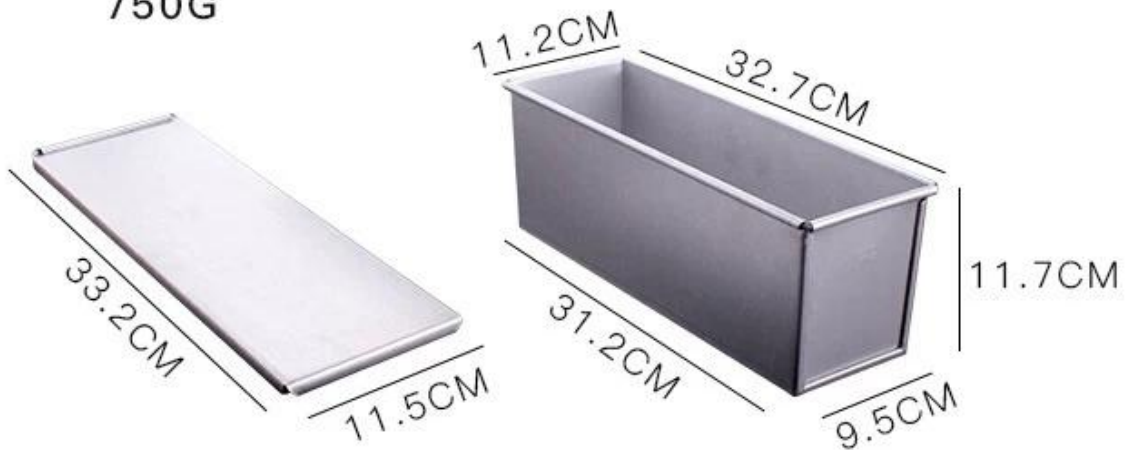

Aluminized

aluminized

1. 1.0mm
2. PTFE demould
3. dsigned
- 4.
5. srvice
- 6.
7. ODM OEM Tsingbuy
8. Tsingbuy bakeware 12

250/450/750/900/1000 / 1200G aluminized

Specifications

250G

450G

750G