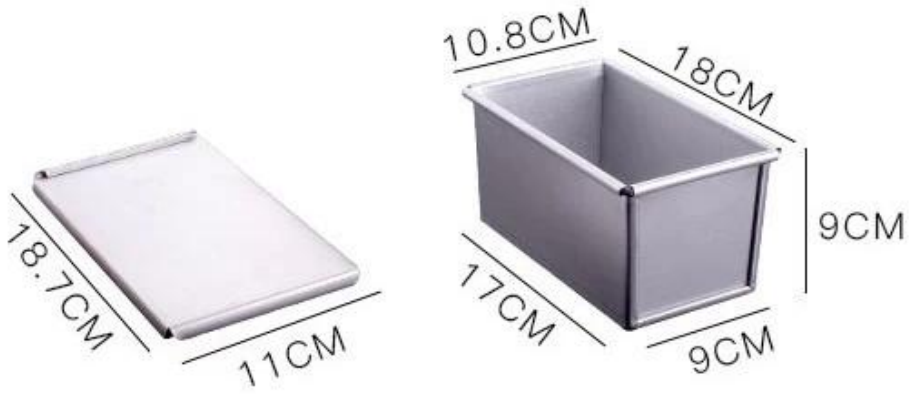

Aluminized

aluminized

1. 1.0mm
2. PTFE demould
3. dsigned
- 4.
5. srvice
- 6.
7. ODM OEM Tsingbuy
8. Tsingbuy bakeware 12

250/450/750/900/1000 / 1200G aluminized

Specifications

250G

450G

750G