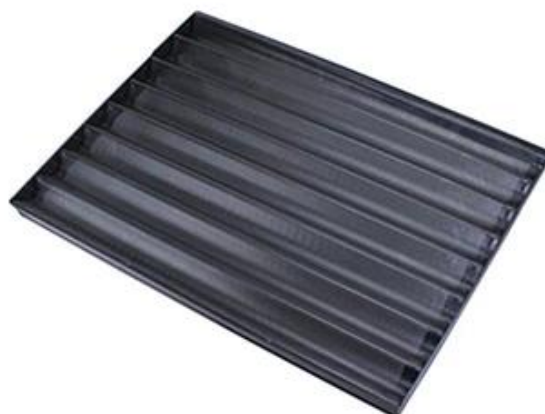

9 baguettes non-stick

8 baguettes non-stick