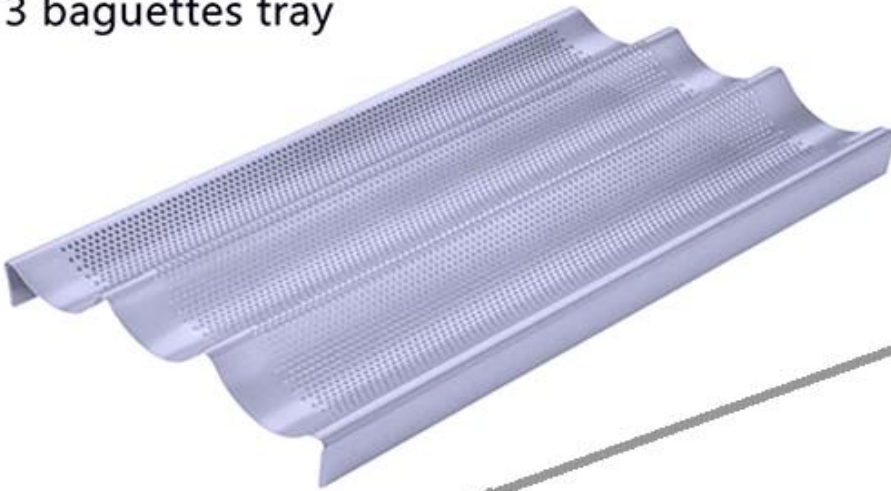

With a few specifications we can manufacture your customized product

- A. Overall Length
- B. Overall Width
- C. Height
- D. Row Width
- E. Width of edge

3 baguettes tray