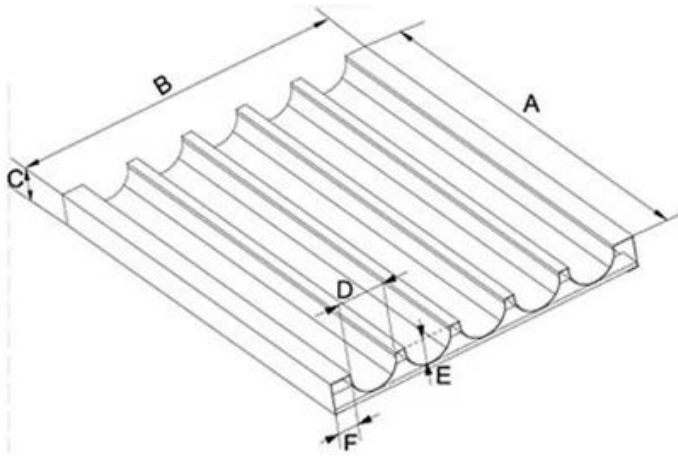

With a few specifications we can manufacture your customized product

- A. Overall Length
- B. Overall Width
- C. Height
- D. Row Width
- E. Width of edge