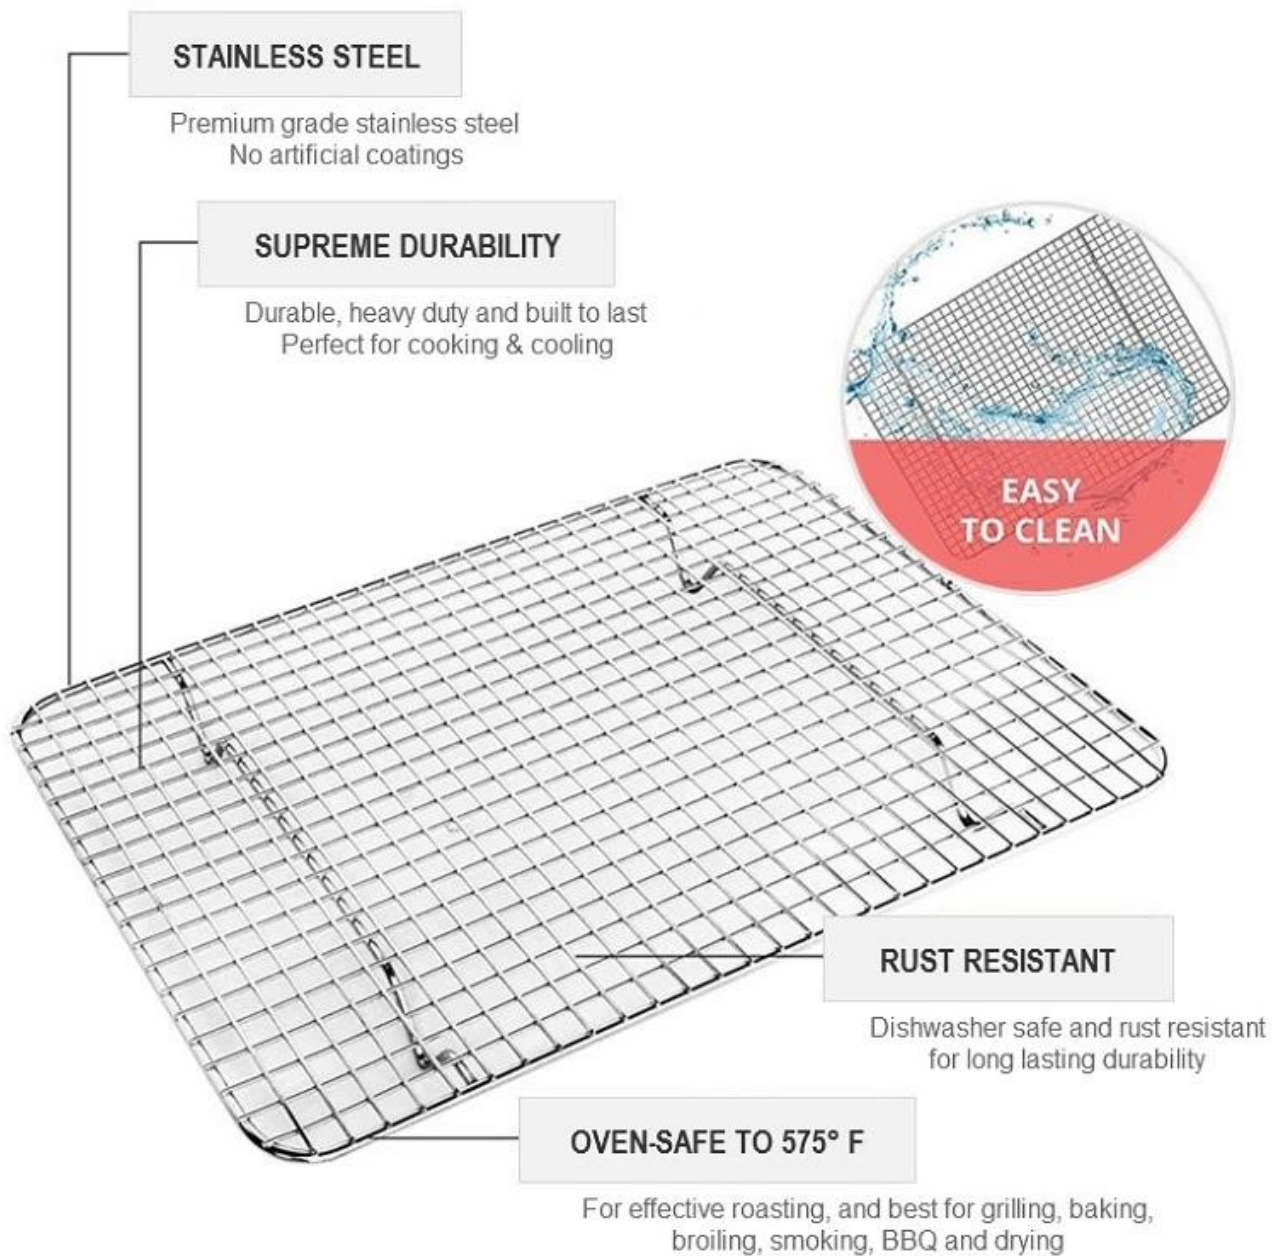

**TSCR25-TSCR30**

**TSCR25-TSCR30**

- 1. 100% 304 - 18/8
- 2.
- 3.:
- 4. 575 ° F
- 5. PFOA, HATFUL COATINGS
- 6.
- 7.:

	(inch)	(mm)			
TSCR25	6.1 * 8.85inch	155 * 225mm	4mm	1.5mm	201 304
TSCR26	7 * 9.84inch	178 * 250 mm	4mm	1.5mm	
TSCR27	8.5 * 12inch	216 * 305 mm	4mm	1.5mm	
TSCR28	10 * 15inch	254 * 381mm	4mm	1.5mm	
TSCR29	11.5 * 16.5inch	292 * 419mm	4mm	1.5mm	
TSCR30	12 * 17inch	305 * 432mm	4mm	1.5mm	

**TSCR25-TSCR30**

Steady Feet

Small Squares

Smooth Edges

**STAINLESS STEEL**

Premium grade stainless steel  
No artificial coatings

**SUPREME DURABILITY**

Durable, heavy duty and built to last  
Perfect for cooking & cooling