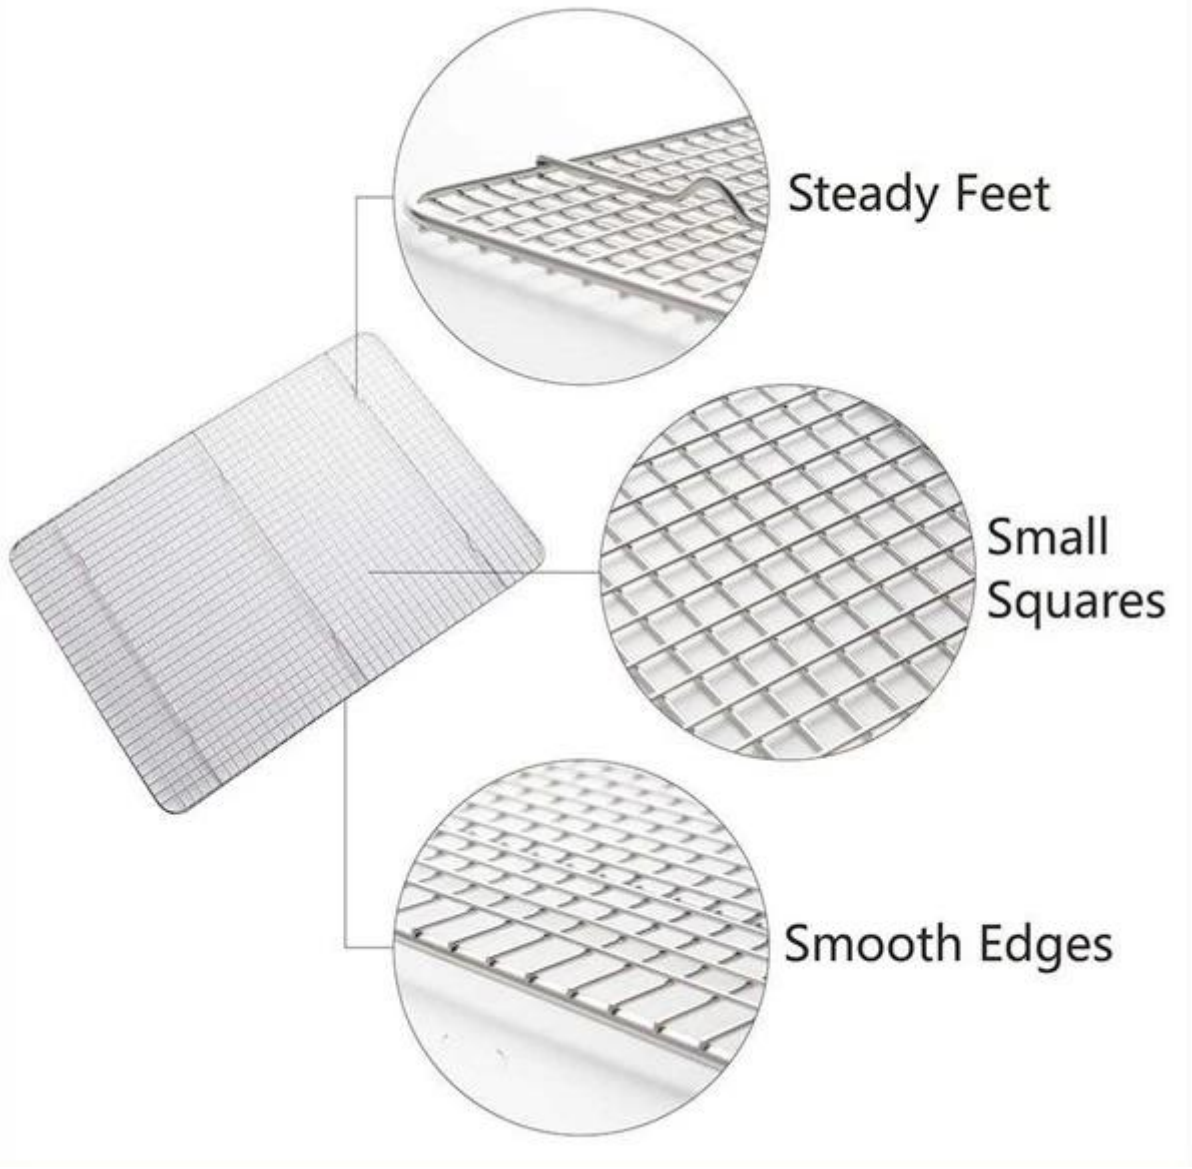

**TSCR25-TSCR30**

**TSCR25-TSCR30**

- 1. 100% 304 - 18/8
- 2.
- 3.:
- 4. 575 ° F
- 5. PFOA, HATFUL COATINGS
- 6.
- 7.:

	(inch)	(mm)			
TSCR25	6.1 * 8.85inch	155 * 225mm	4mm	1.5mm	201 304
TSCR26	7 * 9.84inch	178 * 250 mm	4mm	1.5mm	
TSCR27	8.5 * 12inch	216 * 305 mm	4mm	1.5mm	
TSCR28	10 * 15inch	254 * 381mm	4mm	1.5mm	
TSCR29	11.5 * 16.5inch	292 * 419mm	4mm	1.5mm	
TSCR30	12 * 17inch	305 * 432mm	4mm	1.5mm	

**TSCR25-TSCR30**

Steady Feet

Small Squares

Smooth Edges

**STAINLESS STEEL**

Premium grade stainless steel  
No artificial coatings

**SUPREME DURABILITY**

Durable, heavy duty and built to last  
Perfect for cooking & cooling