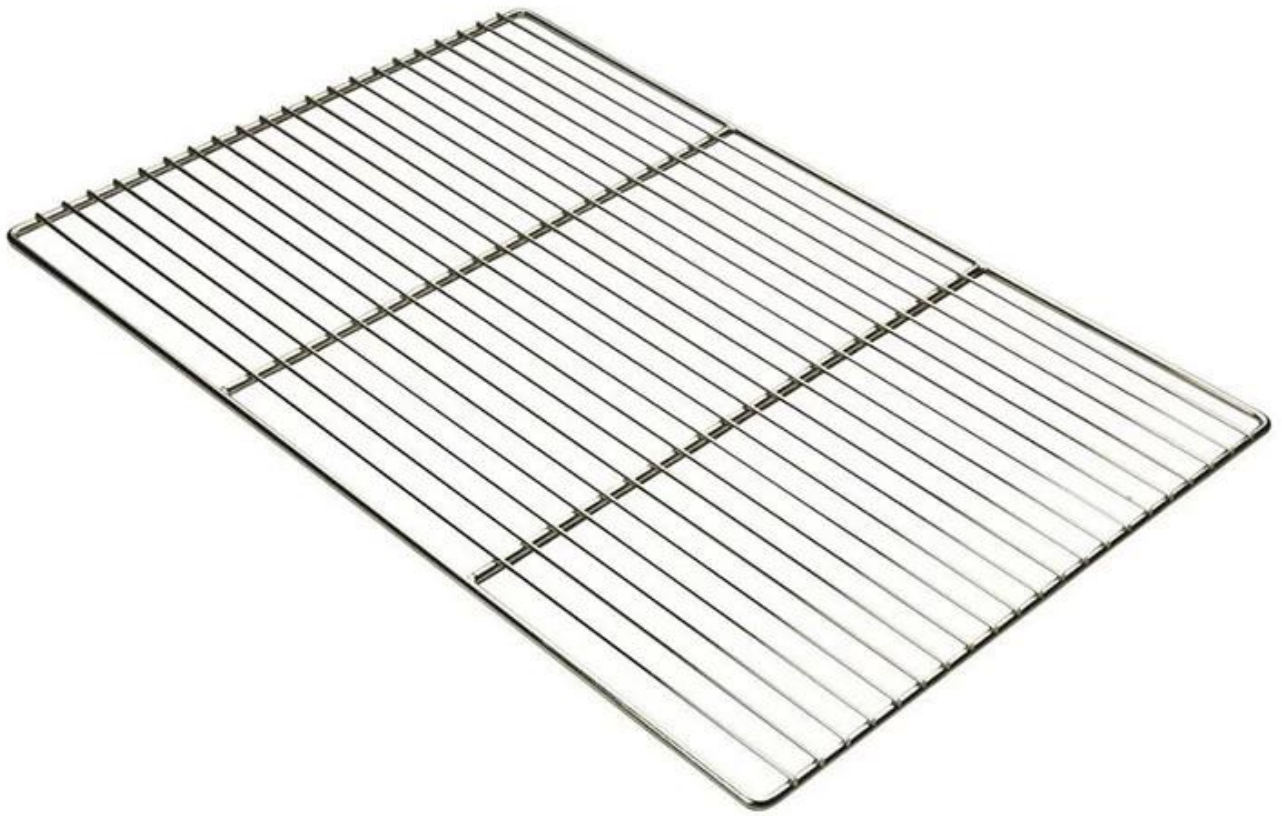

**TSCR25-TSCR30**

**TSCR25-TSCR30**

- 1. 100% 304 - 18/8
- 2.
- 3.:
- 4. 575 ° F
- 5. PFOA, HATFUL COATINGS
- 6.
- 7.:

	(inch)	(mm)			
TSCR25	6.1 * 8.85inch	155 * 225mm	4mm	1.5mm	201 304
TSCR26	7 * 9.84inch	178 * 250 mm	4mm	1.5mm	
TSCR27	8.5 * 12inch	216 * 305 mm	4mm	1.5mm	
TSCR28	10 * 15inch	254 * 381mm	4mm	1.5mm	
TSCR29	11.5 * 16.5inch	292 * 419mm	4mm	1.5mm	
TSCR30	12 * 17inch	305 * 432mm	4mm	1.5mm	

**TSCR25-TSCR30**

Steady Feet

Small Squares

Smooth Edges

**STAINLESS STEEL**

Premium grade stainless steel  
No artificial coatings

**SUPREME DURABILITY**

Durable, heavy duty and built to last  
Perfect for cooking & cooling