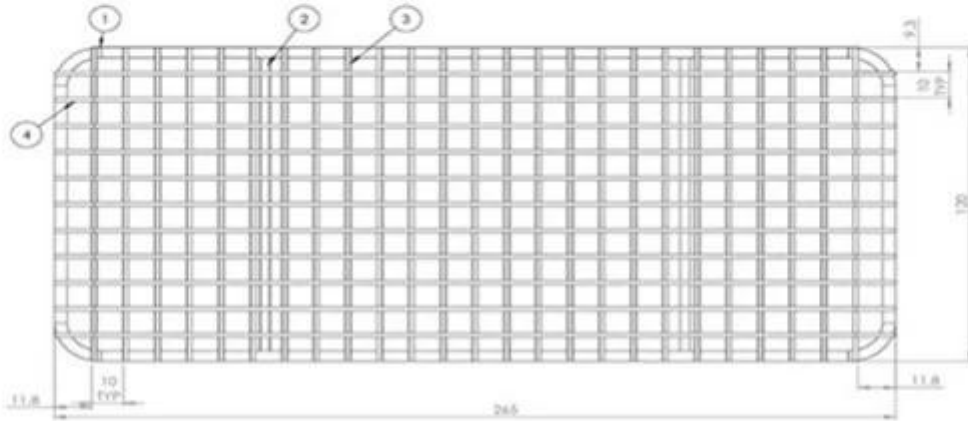

OEM & ODM Service Case
customization of cooling racks is welcomed