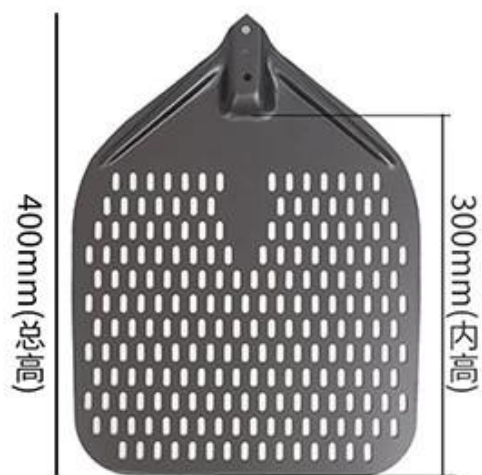

## Square Perforated Pizza Peel Shovel

300mm (宽)

**12 inch**

330mm (宽)

**13 inch**

350mm (宽)

**14 inch**

400mm (宽)

**16 inch**

## Round Wooden Handle

## Flat round wooden handle

**40/60cm**

Aluminum spatulas and griddles are available in various sizes and designs. They are made of high-quality aluminum and are perfect for grilling, broiling, and flipping. The perforated designs are ideal for draining excess oil or fat from the food. The solid designs are great for grilling and broiling. The spatulas are also available in different colors, including silver, black, and white. The griddles are available in different sizes, including 10-inch, 12-inch, and 14-inch. The spatulas and griddles are made of aluminum, which is a lightweight and durable material. They are also easy to clean and maintain. The spatulas and griddles are perfect for use in a kitchen or a restaurant. They are also a great gift for anyone who loves to cook. The spatulas and griddles are available on Tsingbuy [Aluminum Spatulas and Griddles](#).