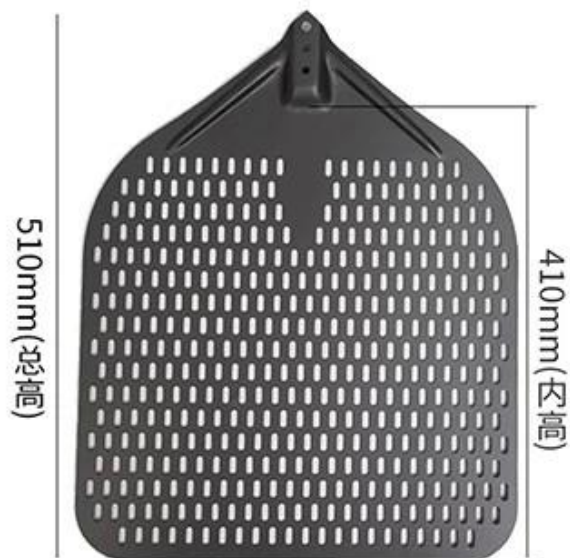

## Square Perforated Pizza Peel Shovel

300mm (宽)

**12 inch**

330mm (宽)

**13 inch**

350mm (宽)

**14 inch**

400mm (宽)

**16 inch**

## Round Wooden Handle

## Flat round wooden handle

**40/60cm**

Aluminum spatulas and griddles are available in various sizes and designs. They are made of high-quality aluminum and are perfect for grilling, broiling, and flipping. The perforated designs are ideal for draining excess oil or fat from the food. The solid designs are great for grilling and broiling. The spatulas are also available in different colors, including silver, black, and white. The griddles are available in different sizes, including 10-inch, 12-inch, and 14-inch. The spatulas and griddles are made of aluminum, which is a lightweight and durable material. They are also easy to clean and maintain. The spatulas and griddles are perfect for use in a kitchen or a restaurant. They are also a great gift for anyone who loves to cook. The spatulas and griddles are available on Tsingbuy [Aluminum Spatulas and Griddles](#).