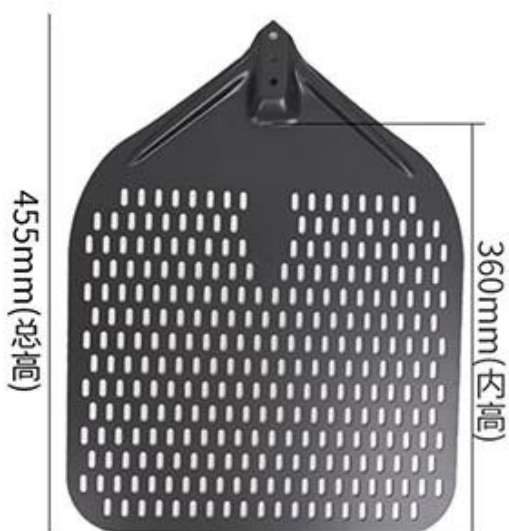

## Square Perforated Pizza Peel Shovel

300mm (宽)

**12 inch**

330mm (宽)

**13 inch**

350mm (宽)

**14 inch**

400mm (宽)

**16 inch**

## Round Wooden Handle

## Flat round wooden handle

**40/60cm**

Aluminum spatulas and griddles are available in various sizes and designs. They are made of high-quality aluminum and are perfect for grilling, broiling, and flipping. The perforated designs are ideal for draining excess oil or fat from the food. The solid designs are great for grilling and broiling. The spatulas are also available in different colors, including silver, black, and white. The griddles are available in different sizes, including 10-inch, 12-inch, and 14-inch. The spatulas and griddles are made of aluminum, which is a lightweight and durable material. They are also easy to clean and maintain. The spatulas and griddles are perfect for use in a kitchen or a restaurant. They are also a great gift for anyone who loves to cook. The spatulas and griddles are available on Tsingbuy [Aluminum Spatulas and Griddles](#).