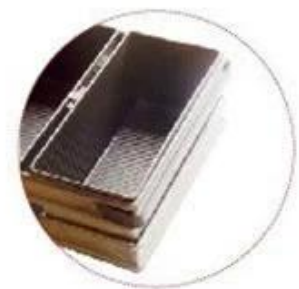

## Customized Single Loaf Pan

- A. Top length of the item
- B. Top width of the item
- C. Bottom length of the item
- D. Bottom width of the item
- H. Height

## Customized Strapped Loaf Pan Sets

- A. Overall Length
- C. Overall Width
- D. Depth
- E. Frame Height
- F. Center-to-center
- G. Pan Distance

Flat handle

Frame handle

no handle

Matching lid (Drop Style)

Matching lid (Clip Style)