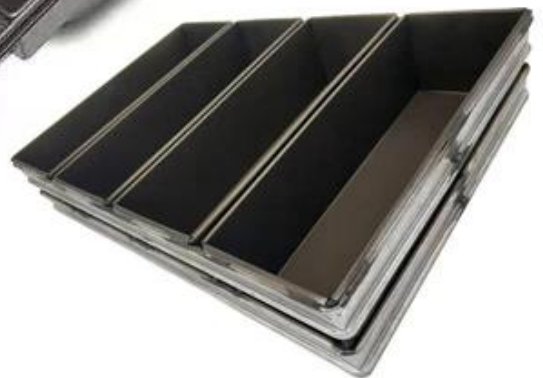

# customized single loaf pan

## More Customized Strap Loaf Pans from Tsingbuy

Customized shape  
Customized size  
Rack matched

## Customized Single Loaf Pan

- A. Top length of the item
- B. Top width of the item
- C. Bottom length of the item
- D. Bottom width of the item
- H. Height