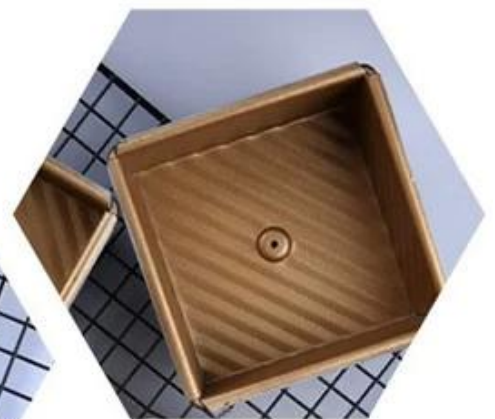

Aluminum  
Bread Baking Pan

1.0mm thick

Size

Top size

100x100x49mm

Bottom size

98x96mm

# customized single loaf pan