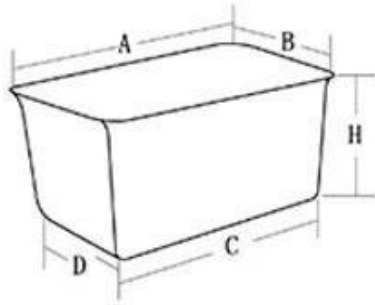

Aluminum  
Bread Baking Pan

1.0mm thick

Size

Top size

100x100x49mm

Bottom size

98x96mm

## More Customized Strap Loaf Pans from Tsingbuy

Customized shape  
Customized size  
Rack matched

## Customized Single Loaf Pan

- A. Top length of the item
- B. Top width of the item
- C. Bottom length of the item
- D. Bottom width of the item
- H. Height

## Customized Strapped Loaf Pan Sets

- A. Overall Length
- C. Overall Width
- D. Depth
- E. Frame Height
- F. Center-to-center
- G. Pan Distance

Flat handle

Frame handle

no handle

Matching lid (Drop Style)