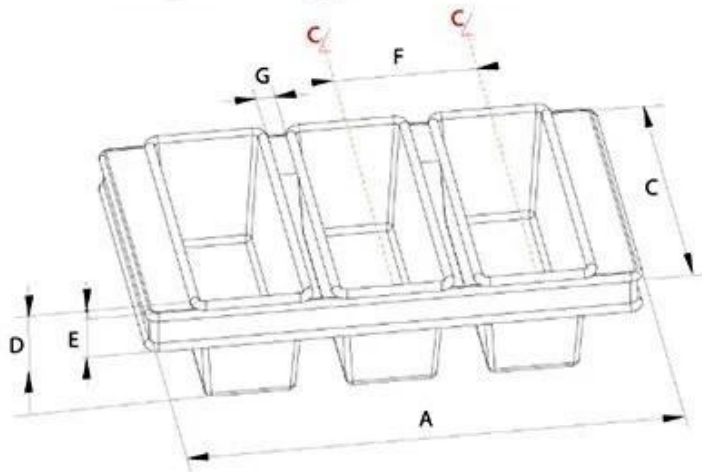

## More Customized Strap Loaf Pans from Tsingbuy

Customized shape  
Customized size  
Rack matched

## Customized Single Loaf Pan

- A. Top length of the item
- B. Top width of the item
- C. Bottom length of the item
- D. Bottom width of the item
- H. Height

## Customized Strapped Loaf Pan Sets

- A. Overall Length
- C. Overall Width
- D. Depth
- E. Frame Height
- F. Center-to-center
- G. Pan Distance

Flat handle

Frame handle

no handle

Matching lid (Drop Style)