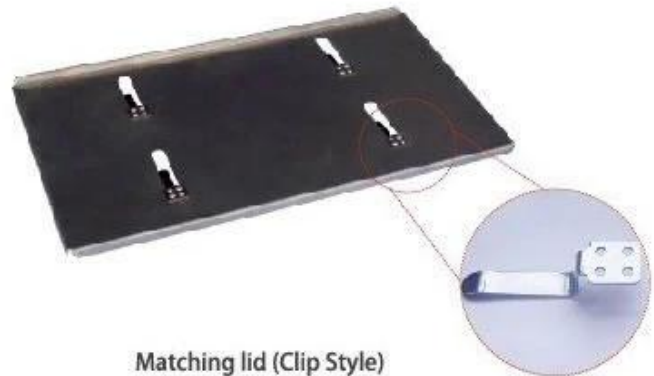

## Customized Single Loaf Pan

- A. Top length of the item
- B. Top width of the item
- C. Bottom length of the item
- D. Bottom width of the item
- H. Height

## Customized Strapped Loaf Pan Sets

- A. Overall Length
- C. Overall Width
- D. Depth
- E. Frame Height
- F. Center-to-center
- G. Pan Distance

Flat handle

Frame handle

no handle

Matching lid (Drop Style)

Matching lid (Clip Style)