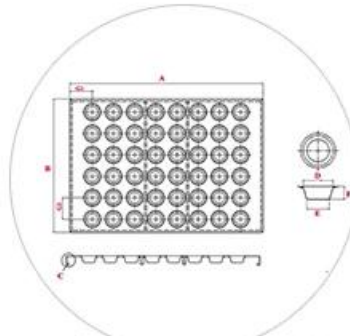

ODM & OEM service