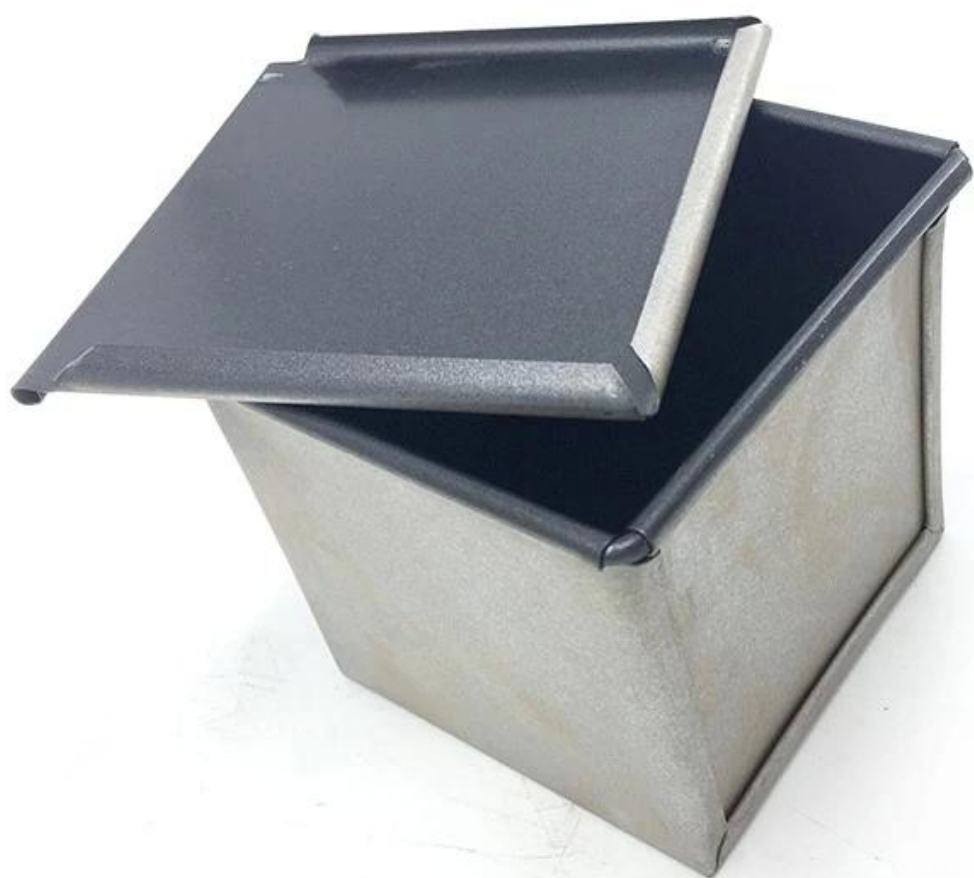

Square Cube Shaped  
Bread Loaf Pan

Custom Manufacturing  
Available