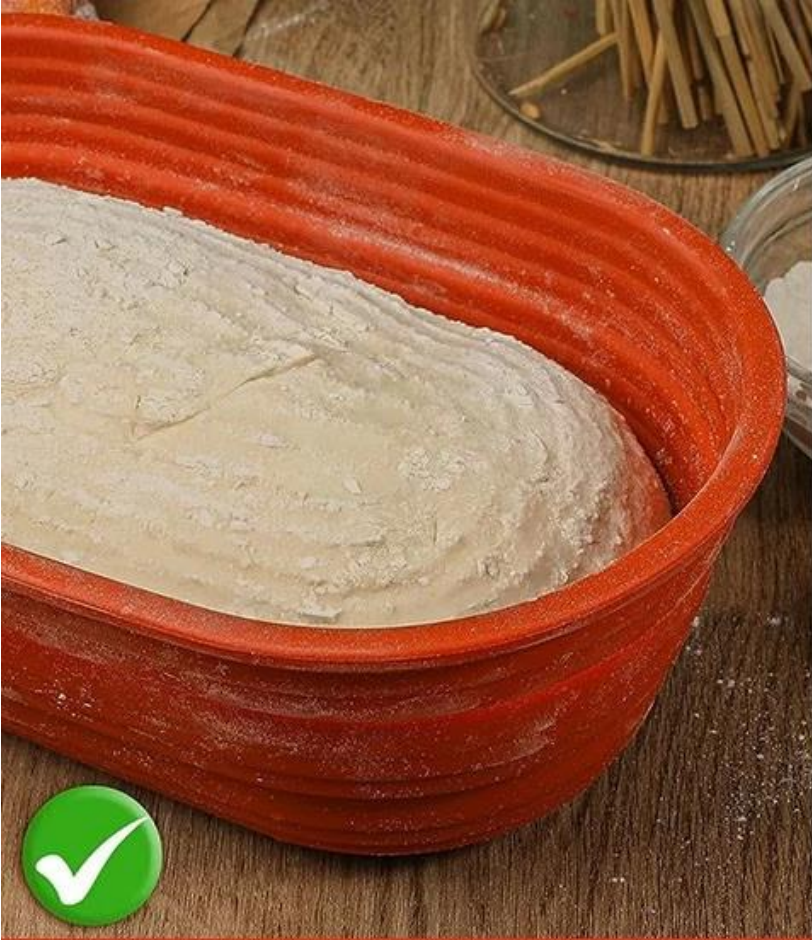

# Collapsible Dough Proofing Banneton Brotform Sourdough

Collapsible Dough Proofing Banneton Brotform Sourdough: This is a high-quality, collapsible silicone proofing basket designed for sourdough bread. It is made from food-grade silicone, ensuring it is safe and durable. The basket is collapsible, making it easy to store and transport. It is available in various colors and sizes to suit your needs. The basket is designed to provide a supportive environment for your dough to rise, helping to create a soft, airy crumb. It is also easy to clean and maintain. We offer OEM (Original Equipment Manufacturing) and ODM (Original Design Manufacturing) services for our products. Contact us today to learn more about our products and services.

#### 1. Collapsible Dough Proofing Basket:

Collapsible Dough Proofing Basket: This is a high-quality, collapsible silicone proofing basket designed for sourdough bread. It is made from food-grade silicone, ensuring it is safe and durable. The basket is collapsible, making it easy to store and transport. It is available in various colors and sizes to suit your needs. The basket is designed to provide a supportive environment for your dough to rise, helping to create a soft, airy crumb. It is also easy to clean and maintain. We offer OEM (Original Equipment Manufacturing) and ODM (Original Design Manufacturing) services for our products. Contact us today to learn more about our products and services.