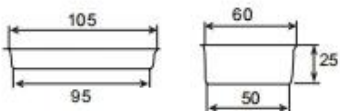

Non-stick Multi-mold pan Mini loaf pan

TSMT004

400X600X45 mm

0.5 / 0.8 mm

TSMT005

400X600X32 mm

0.4 / 0.8 mm

TSMT029

400X600X32 mm

0.4 / 0.8 mm

XXXXXXXXXXXX

XXXXXXXXXXXX XXXXXXXXXXXXXXXX XXXXXXXXXXXXXXXXXXXXXXXXXXXXXXXXXXXX 12 XXXXXXXXXXXXXXXXXXXXXXXXXXXXXXXXXXXX,
 XXXXXXXXXXXXXXXXXXXXXXXXXXXXXXXXXXXX, XXXXXXXXXXXXXXXXXXXXXXXXXXXXXXXXXXXX, XXXXXXXXXXXXXXXXXXXXXXXXXXXXXXXXXXXX / XXXXXXXXXXXXXXXXXXXXXXXXXXXXXXXXXXXX, OEM XXXXXXXXXXXXXXXXXXXXXXXXXXXXXXXXXXXX,
 XXXXXXXXXXXXXXXXXXXXXXXXXXXXXXXXXXXX XXXXXXXXXXXXXXXXXXXXXXXXXXXXXXXXXXXX
 XXXXXXXXXXXXXXXXXXXXXXXXXXXXXXXXXXXX XXXXXXXXXXXXXXXXXXXXXXXXXXXXXXXXXXXX XXXXXXXXXXXXXXXXXXXXXXXXXXXXXXXXXXXX XXXXXXXXXXXXXXXXXXXXXXXXXXXXXXXXXXXX banneton, XXXXXXXXXXXXXXXXXXXXXXXXXXXXXXXXXXXX PP, XXX
 couche, XXXXXXXXXXXXXXXXXXXXXXXXXXXXXXXXXXXX XXXXXXXXXXXXXXXXXXXXXXXXXXXXXXXXXXXX
 XXXXXXXXXXXXXXXXXXXXXXXXXXXXXXXXXXXX XXXXXXXXXXXXXXXXXXXXXXXXXXXXXXXXXXXX XXXXXXXXXXXXXXXXXXXXXXXXXXXXXXXXXXXX XXXXXXXXXXXXXXXXXXXXXXXXXXXXXXXXXXXX XXXXXXXXXXXXXXXXXXXXXXXXXXXXXXXXXXXX XXXXXXXXXXXXXXXXXXXXXXXXXXXXXXXXXXXX
 XXXXXXXXXXXXXXXXXXXXXXXXXXXXXXXXXXXX XXXXXXXXXXXXXXXXXXXXXXXXXXXXXXXXXXXX