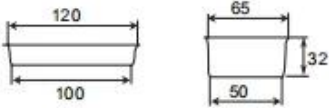

Non-stick Multi-mold pan Mini loaf pan

TSMT004

400X600X45 mm

0.5 / 0.8 mm

TSMT005

400X600X32 mm

0.4 / 0.8 mm

TSMT029

400X600X32 mm

0.4 / 0.8 mm

XXXXXXXXXXXX

XXXXXXXXXXXX XXXXXXXXXXXXXXXX XXXXXXXXXXXXXXXXXXXXXXXXXXXXXXXXXXXX 12 XXXXXXXXXXXXXXXXXXXXXXXXXXXXXXXXXXXX,
 XXXXXXXXXXXXXXXXXXXXXXXXXXXXXXXXXXXX, XXXXXXXXXXXXXXXXXXXXXXXXXXXXXXXXXXXX, XXXXXXXXXXXXXXXXXXXXXXXXXXXXXXXXXXXX / XXXXXXXXXXXXXXXXXXXXXXXXXXXXXXXXXXXX, OEM XXXXXXXXXXXXXXXXXXXXXXXXXXXXXXXXXXXX,
 XXXXXXXXXXXXXXXXXXXXXXXXXXXXXXXXXXXX XXXXXXXXXXXXXXXXXXXXXXXXXXXXXXXXXXXX
 XXXXXXXXXXXXXXXXXXXXXXXXXXXXXXXXXXXX XXXXXXXXXXXXXXXXXXXXXXXXXXXXXXXXXXXX XXXXXXXXXXXXXXXXXXXXXXXXXXXXXXXXXXXX XXXXXXXXXXXXXXXXXXXXXXXXXXXXXXXXXXXX banneton, XXXXXXXXXXXXXXXXXXXXXXXXXXXXXXXXXXXX PP, XXX
 couche, XXXXXXXXXXXXXXXXXXXXXXXXXXXXXXXXXXXX XXXXXXXXXXXXXXXXXXXXXXXXXXXXXXXXXXXX
 XXXXXXXXXXXXXXXXXXXXXXXXXXXXXXXXXXXX XXXXXXXXXXXXXXXXXXXXXXXXXXXXXXXXXXXX XXXXXXXXXXXXXXXXXXXXXXXXXXXXXXXXXXXX XXXXXXXXXXXXXXXXXXXXXXXXXXXXXXXXXXXX XXXXXXXXXXXXXXXXXXXXXXXXXXXXXXXXXXXX XXXXXXXXXXXXXXXXXXXXXXXXXXXXXXXXXXXX
 XXXXXXXXXXXXXXXXXXXXXXXXXXXXXXXXXXXX XXXXXXXXXXXXXXXXXXXXXXXXXXXXXXXXXXXX