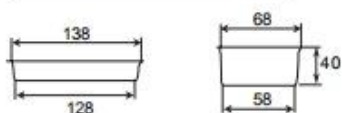

Non-stick Multi-mold pan 400 * 600 -
Non-stick Multi-mold pan 400 * 600

Non-stick Multi-mold pan 400 * 600 - Non-stick Multi-mold pan 400 * 600

1. Non-stick Multi-mold pan 400 * 600
2. Non-stick Multi-mold pan 400 * 600 / Non-stick Multi-mold pan 400 * 600
3. Non-stick Multi-mold pan 400 * 600 demould Non-stick Multi-mold pan 400 * 600
4. Non-stick Multi-mold pan 400 * 600
5. Non-stick Multi-mold pan 400 * 600
Non-stick Multi-mold pan 400 * 600
Non-stick Multi-mold pan 400 * 600

Non-stick Multi-mold pan Mini loaf pan

TSMT004

400X600X45 mm

0.5 / 0.8 mm

TSMT005

400X600X32 mm

0.4 / 0.8 mm

TSMT029

400X600X32 mm

0.4 / 0.8 mm

XXXXXXXXXXXX

XXXXXXXXXXXX XXXXXXXXXXXXXXXX XXXXXXXXXXXXXXXXXXXXXXXXXXXXXXXXXXXX 12 XXXXXXXXXXXXXXXXXXXXXXXXXXXXXXXXXXXX,
 XXXXXXXXXXXXXXXXXXXXXXXXXXXXXXXXXXXX, XXXXXXXXXXXXXXXXXXXXXXXXXXXXXXXXXXXX, XXXXXXXXXXXXXXXXXXXXXXXXXXXXXXXXXXXX / XXXXXXXXXXXXXXXXXXXXXXXXXXXXXXXXXXXX, OEM XXXXXXXXXXXXXXXXXXXXXXXXXXXXXXXXXXXX,
 XXXXXXXXXXXXXXXXXXXXXXXXXXXXXXXXXXXX XXXXXXXXXXXXXXXXXXXXXXXXXXXXXXXXXXXX
 XXXXXXXXXXXXXXXXXXXXXXXXXXXXXXXXXXXX XXXXXXXXXXXXXXXXXXXXXXXXXXXXXXXXXXXX XXXXXXXXXXXXXXXXXXXXXXXXXXXXXXXXXXXX XXXXXXXXXXXXXXXXXXXXXXXXXXXXXXXXXXXX banneton, XXXXXXXXXXXXXXXXXXXXXXXXXXXXXXXXXXXX PP, XXX
 couche, XXXXXXXXXXXXXXXXXXXXXXXXXXXXXXXXXXXX XXXXXXXXXXXXXXXXXXXXXXXXXXXXXXXXXXXX
 XXXXXXXXXXXXXXXXXXXXXXXXXXXXXXXXXXXX XXXXXXXXXXXXXXXXXXXXXXXXXXXXXXXXXXXX XXXXXXXXXXXXXXXXXXXXXXXXXXXXXXXXXXXX XXXXXXXXXXXXXXXXXXXXXXXXXXXXXXXXXXXX XXXXXXXXXXXXXXXXXXXXXXXXXXXXXXXXXXXX XXXXXXXXXXXXXXXXXXXXXXXXXXXXXXXXXXXX
 XXXXXXXXXXXXXXXXXXXXXXXXXXXXXXXXXXXX XXXXXXXXXXXXXXXXXXXXXXXXXXXXXXXXXXXX