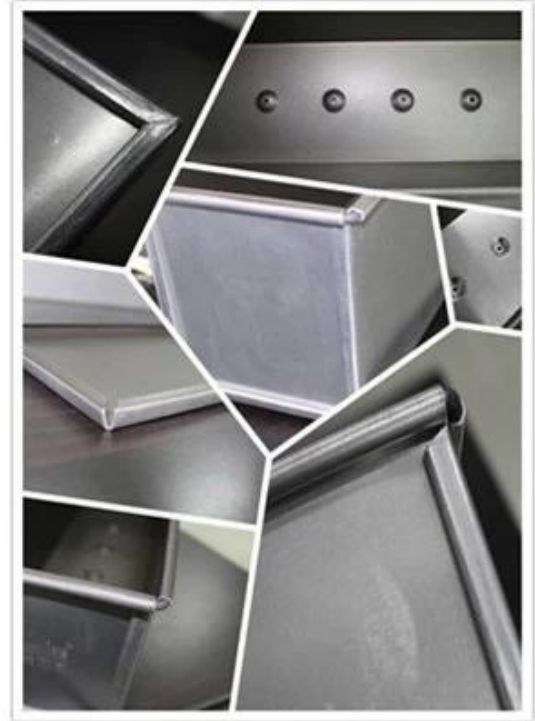

Workcraft - Edge Rolling Design

Workcraft

Workcraft - Edge Rolling Design /
Workcraft cornbread Workcraft
Workcraft

Workcraft - Edge Rolling Design

Workcraft - Edge Rolling Design Workcraft
Workcraft - Edge Rolling Design
Workcraft - Edge Rolling Design

Workcraft - Edge Rolling Design

Workcraft	Workcraft	Workcraft	Workcraft	Workcraft	Workcraft
TSTP010	450g	197 * 106mm	186 * 101mm	110mm	1.0mm
TSTP011	600 Workcraft	309 * 91mm	300 * 84mm	107mm	1.0mm
TSTP012	750g	316 * 100 Workcraft	305 * 93mm	116mm	1.0mm
TSTP013	900g	327 * 106mm	316 * 100 Workcraft	122mm	1.0mm
TSTP014	1000g	327 * 121mm	312 * 119mm	120mm	1.0mm
TSTP015	1200G	370 * 120 Workcraft	361 * 116mm	125mm	1.0mm
TSTP016	1500g	450 * 123mm	447 * 120 Workcraft	130 Workcraft	1.0mm