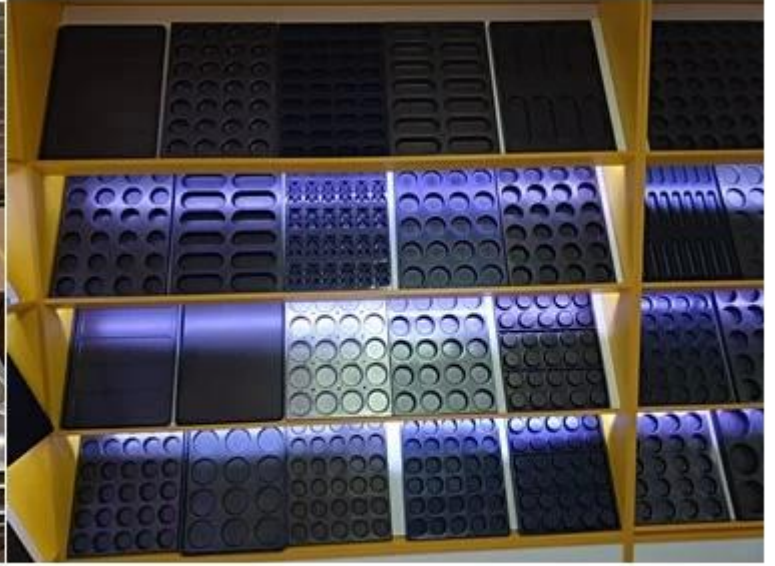

Buckle Type

Commerical bakery use

Customized design welcome

Complete Platform Piece

Single Mould Buckled

Fit with Auto Bakery Machine

• OUR SERVICE •

With more than 10 years focusing on research, development and manufacturer of bakeware, Tsingbuy Industry limited has been becoming one of the leading manufacturers in commercial and home bakerware industry in China. Our products mainly cover sheet pan, multi-mould pan, baguette tray, cake tin, Pullman pan, Pizza series, Banneton and other bakeware