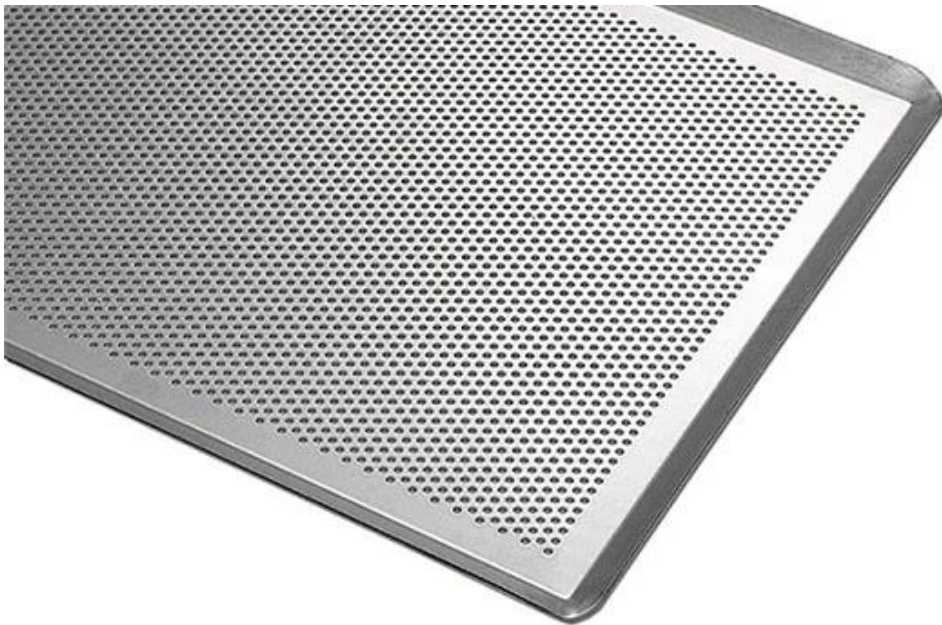

alusteel

TSPP014, TSPP015, TSPP016, TSPP016, TSPP018, TSPP019, TSPP021, TSPP021, TSPP021, TSPP022, TSPP023, TSPP024

non-stick alusteel

1. alusteel
- 2.
- 3.
- 4.
5. resistant, , ,
- 6.
7. parchment
8. 400 \* 600 .
- 9.

TSPP014	400 * 600 * 50mm	0.5	Alusteel	3
TSPP015	400 * 600 * 30mm	0.5		
TSPP016	400 * 600 * 50mm	0.6		
TSPP017	400 * 600 * 30mm	0.6		
TSPP018	400 * 600 * 50mm	0.7		
TSPP019	400 * 600 * 30mm	0.7		
TSPP020	460 * 660 * 25	0.7		
TSPP021	460 * 720 * 25	0.7		
TSPP022	400 * 720 * 25	0.7		
TSPP023	400 * 720 * 25	0.8		