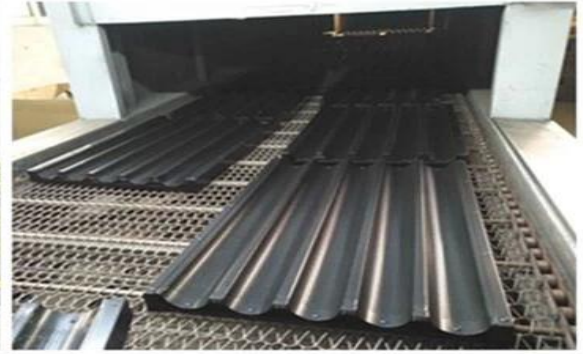

□□□□□□□□□□