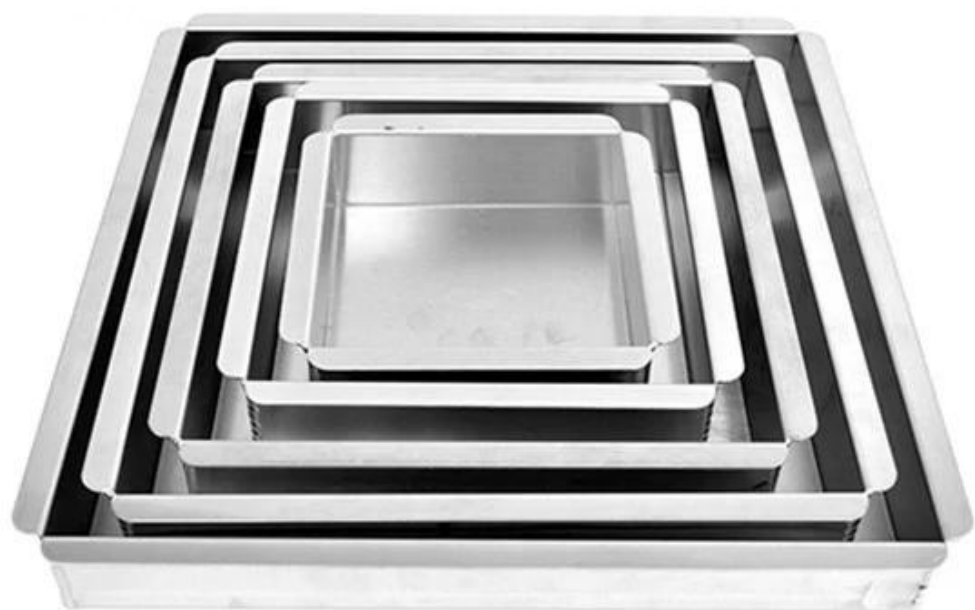

8inch

60mm

145mm

10inch

60mm

180mm

12inch

60mm

215mm

0000 0 00000000000000000000000000000000 0 000000000000, 000, 000000000000000 000 00000000000000000000  
000000000000 000000000000000000

**Teflon Coated Surface**

**Anodized Surface**

**Custom Size**