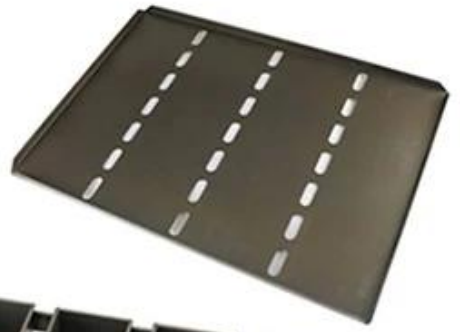

## More Customized Strap Loaf Pans from Tsingbuy

Customized shape  
Customized size  
Rack matched

## Customized Single Loaf Pan

- A. Top length of the item
- B. Top width of the item
- C. Bottom length of the item
- D. Bottom width of the item
- H. Height

Matching lid (Clip Style)