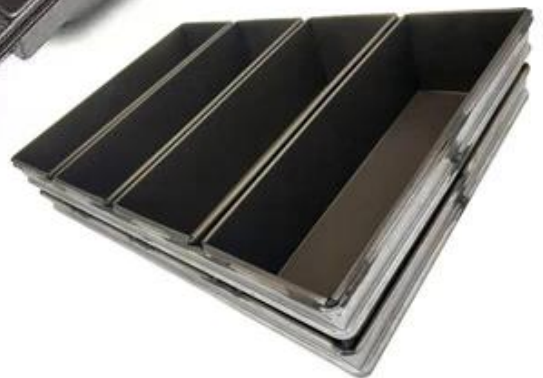

## More Customized Strap Loaf Pans from Tsingbuy

Customized shape  
Customized size  
Rack matched

## Customized Single Loaf Pan

- A. Top length of the item
- B. Top width of the item
- C. Bottom length of the item
- D. Bottom width of the item
- H. Height

## Customized Strapped Loaf Pan Sets

- A. Overall Length
- C. Overall Width
- D. Depth
- E. Frame Height
- F. Center-to-center
- G. Pan Distance

Flat handle

Frame handle

no handle

Matching lid (Drop Style)