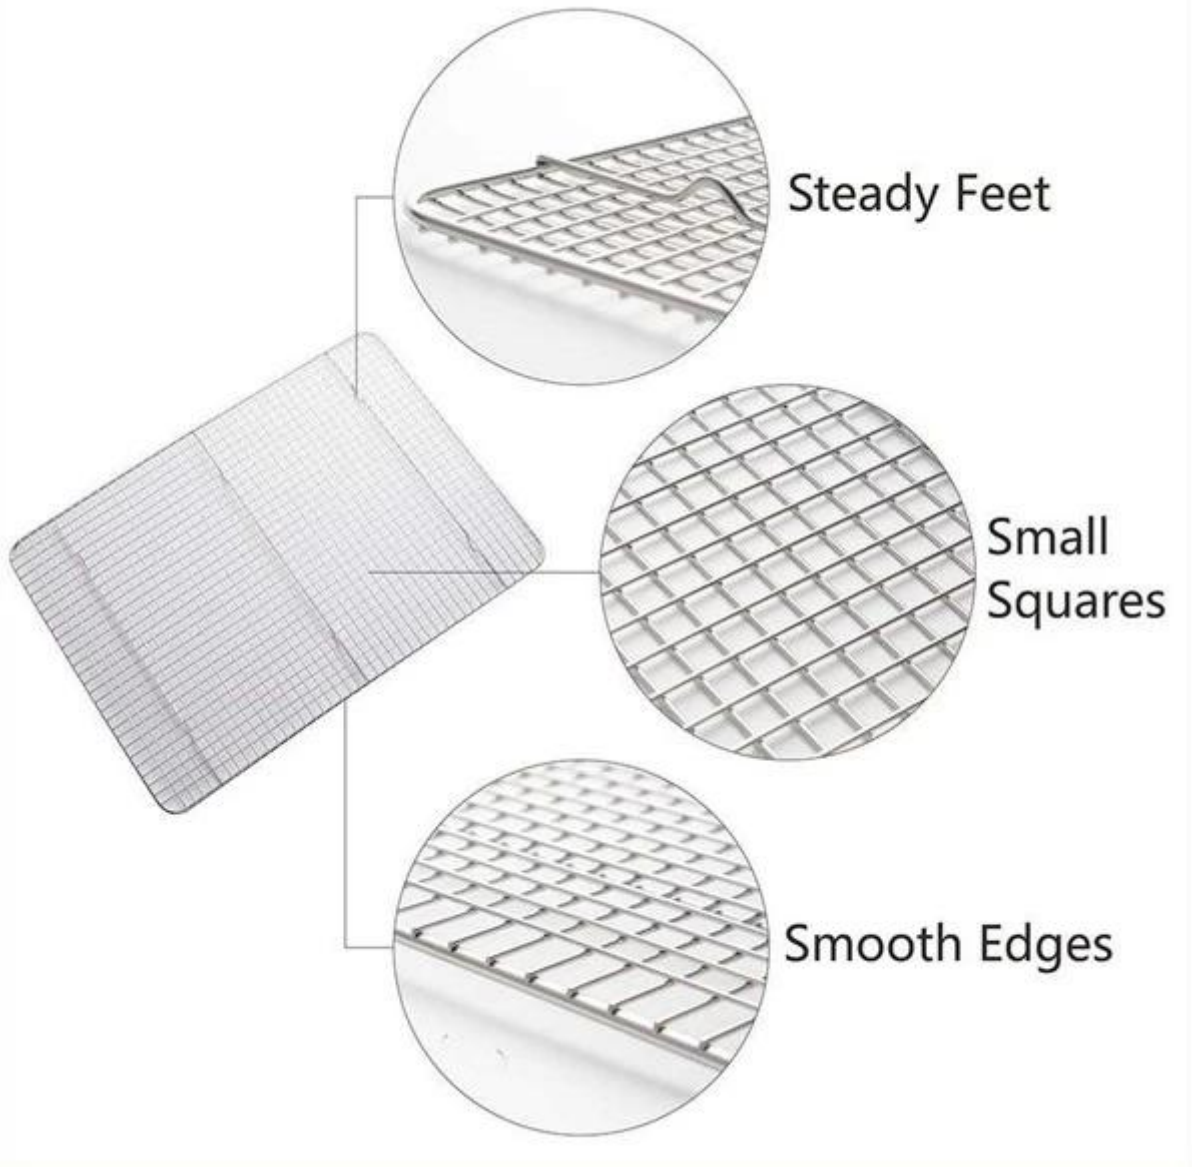

Steady Feet

Small Squares

Smooth Edges