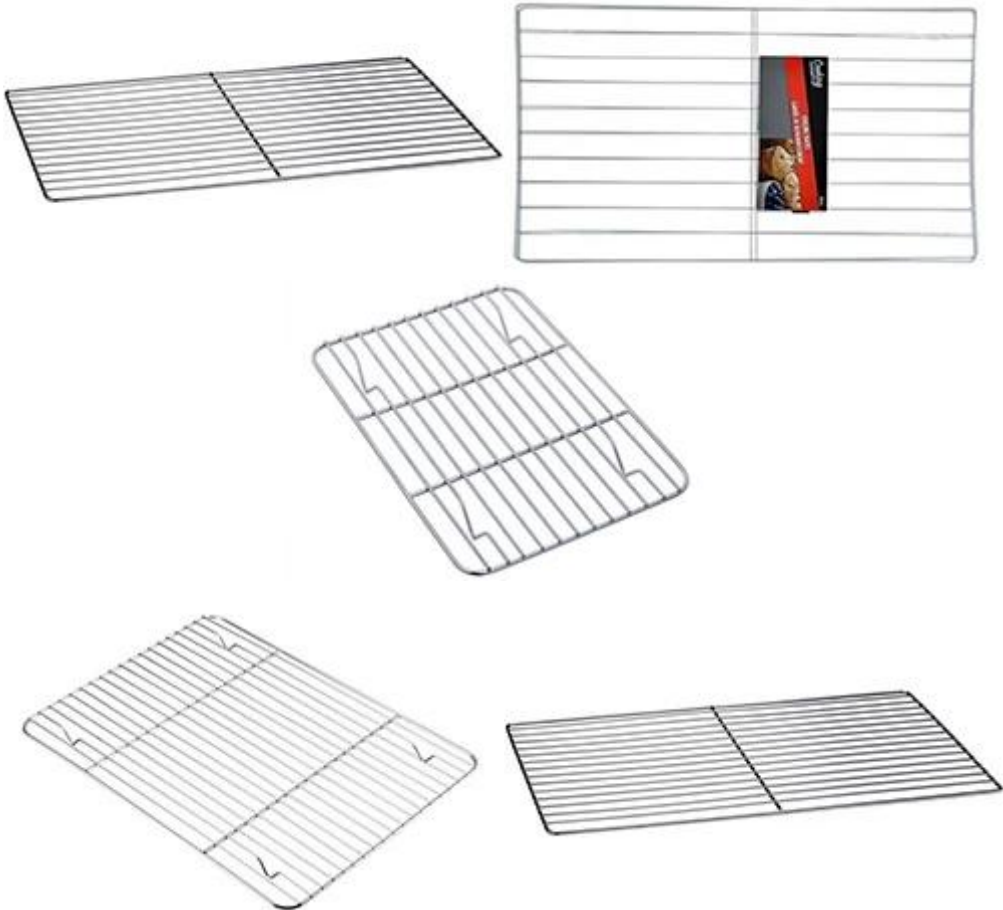

XXXXXXXXXXXXXXXXXXXXXXXXXXXXXXXXXXXXXXXXXXXXXXXXXXXXXXXXXXXX **Tsingbuy**