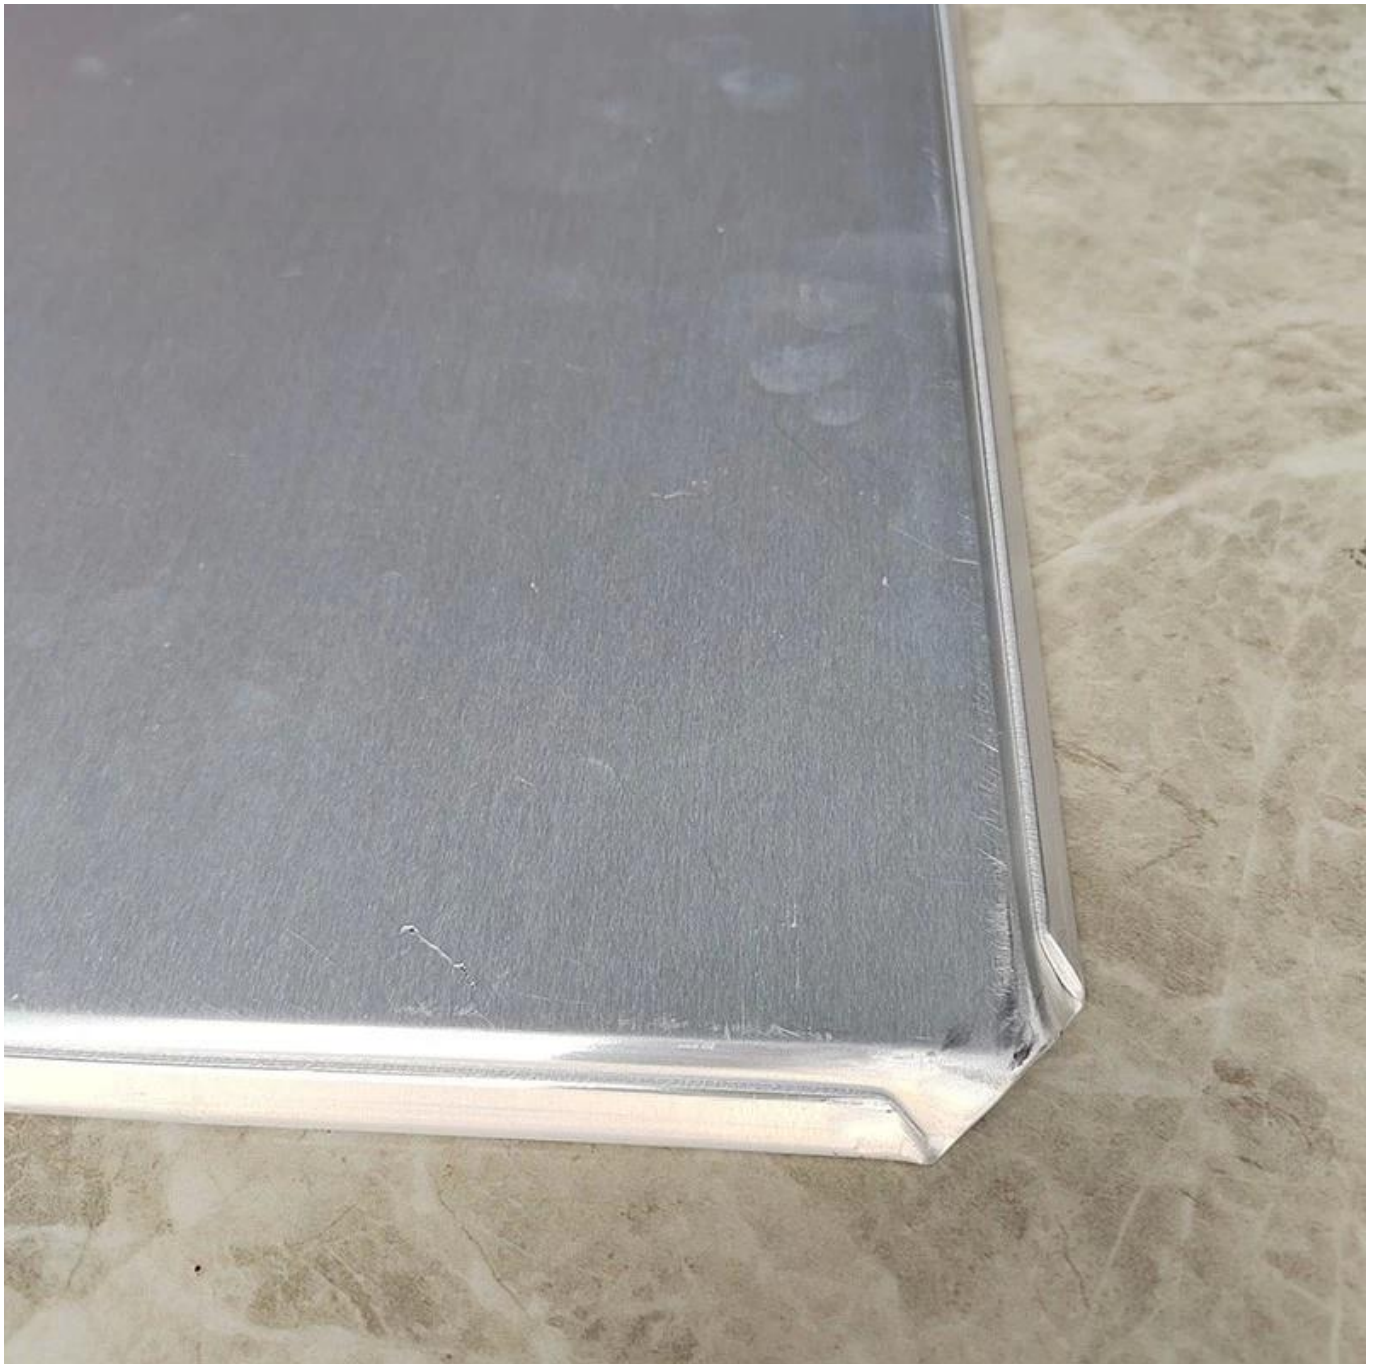

PTFE Cutted Cornners PTFE Pastry

PTFE Cutted Cornners PTFE Pastry

PTFE Cutted Cornners PTFE Pastry

1. PTFE Cutted Cornners PTFE Pastry
2. 400*600
3. PTFE Cutted Cornners PTFE Pastry
4. PTFE Cutted Cornners PTFE Pastry
5. PTFE Cutted Cornners PTFE Pastry
6. ODM/OEM PTFE Cutted Cornners PTFE Pastry

PTFE Cutted Cornners PTFE Pastry

Commercial Sheet Pan

Tsingbuy [Commercial Sheet Pan](#) is a high-quality, durable, and easy-to-use aluminum sheet pan. It is designed for professional use in commercial kitchens and is available in a variety of sizes and finishes. The pan is made of heavy-duty aluminum and features a non-stick coating for easy food release. It is also dishwasher safe and can be used for a wide range of cooking applications, including baking, roasting, and broiling. The pan is available in a variety of sizes, including 17x13 inches.