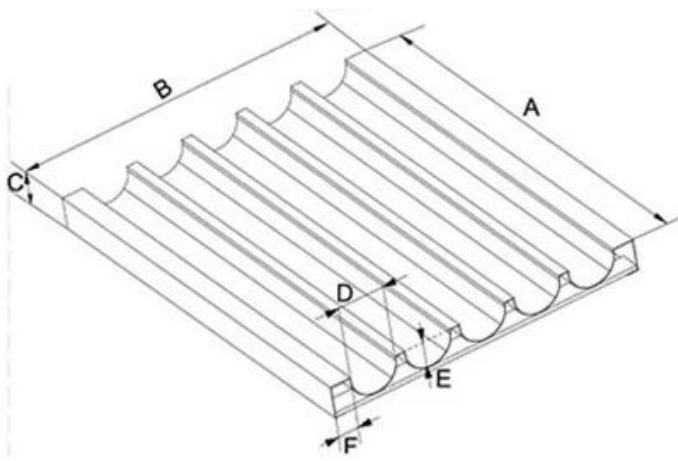

600 \* 800 . 7

600\*800

Tsingbuy  17 2549 Tsingbuy ODM OEM

Tsingbuy

600\*800

Corrugated metal roofing is a popular choice for residential and commercial buildings due to its durability and low maintenance requirements.

Corrugated metal roofing is a popular choice for residential and commercial buildings due to its durability and low maintenance requirements. It is made from galvanized steel or aluminum, which provides excellent resistance to rust and corrosion. The corrugated design allows for water runoff and prevents leaks. Additionally, it is a fire-resistant material and can last for decades with proper care. The variety of colors and profiles allows for customization to match the building's aesthetic. For more information, visit [Tsingbuy](https://www.tsingbuy.com).

With a few specifications we can manufacture your customized product

- A. Overall Length
- B. Overall Width
- C. Height
- D. Row Width
- F. Width of edge

3 baguettes tray

4 baguettes

4 baguettes non-stick