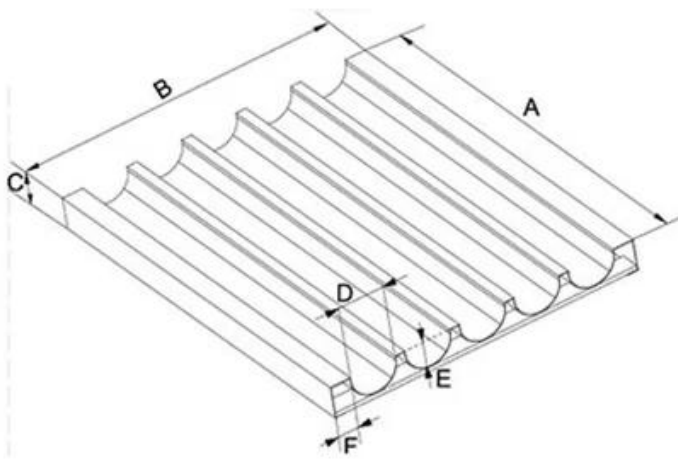

# Baguette Pan 7 Baking Pan

7

ODM OEM

:

- 1.
- 2.
- 3.
4. 600x800
- 5.
6. Tsingbuy

7

Corrugated metal roofing is a popular choice for residential and commercial buildings due to its durability and low maintenance requirements.

With a few specifications we can manufacture your customized product

- A. Overall Length
- B. Overall Width
- C. Height
- D. Row Width
- F. Width of edge

3 baguettes tray

4 baguettes

4 baguettes non-stick