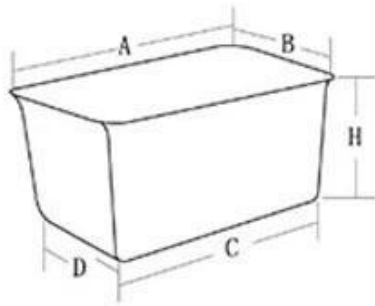

### Customized Single Loaf Pan

- A.Top length of the item
- B.Top width of the item
- C.Bottom length of the item
- D.Bottom width of the item
- H.Height

### Customized Strapped Loaf Pan Sets

- A.Overall Length
- C.Overall Width
- D.Depth
- E.Frame Height
- F.Center-to-center
- G.Pan Distance

Flat handle

Frame handle

no handle

Matching lid (Drop Style)

Matching lid (Clip Style)