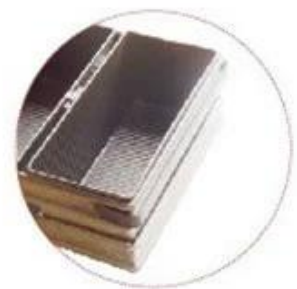

Customized Single Loaf Pan

- A.Top length of the item
- B.Top width of the item
- C.Bottom length of the item
- D.Bottom width of the item
- H.Height

Customized Strapped Loaf Pan Sets

- A.Overall Length
- C.Overall Width
- D.Depth
- E.Frame Height
- F.Center-to-center
- G.Pan Distance

no handle