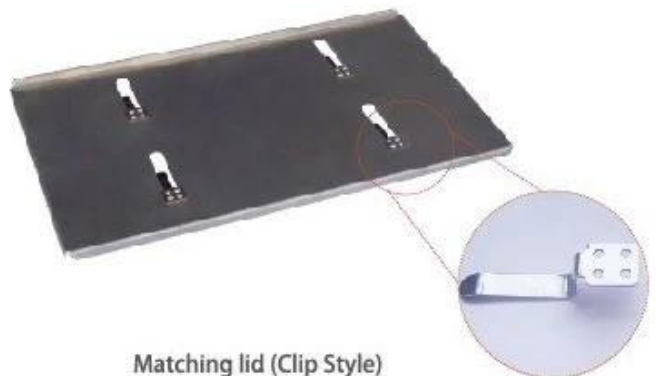

Matching lid (Clip Style)