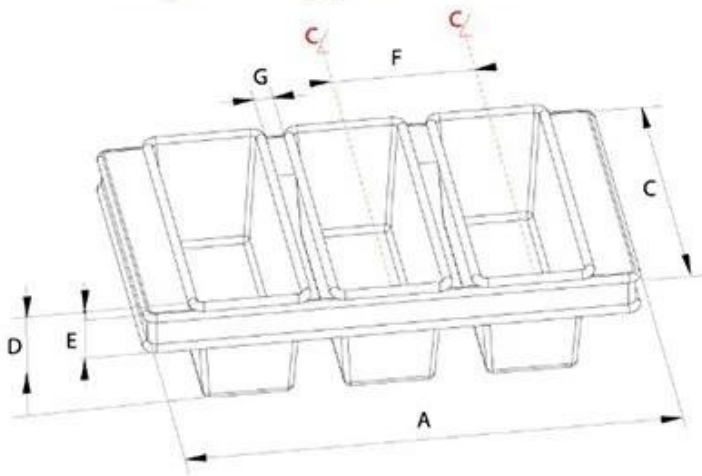

### Customized Single Loaf Pan

- A.Top length of the item
- B.Top width of the item
- C.Bottom length of the item
- D.Bottom width of the item
- H.Height

### Customized Strapped Loaf Pan Sets

- A.Overall Length
- C.Overall Width
- D.Depth
- E.Frame Height
- F.Center-to-center
- G.Pan Distance

Flat handle

Frame handle

no handle

Matching lid (Drop Style)

Matching lid (Clip Style)