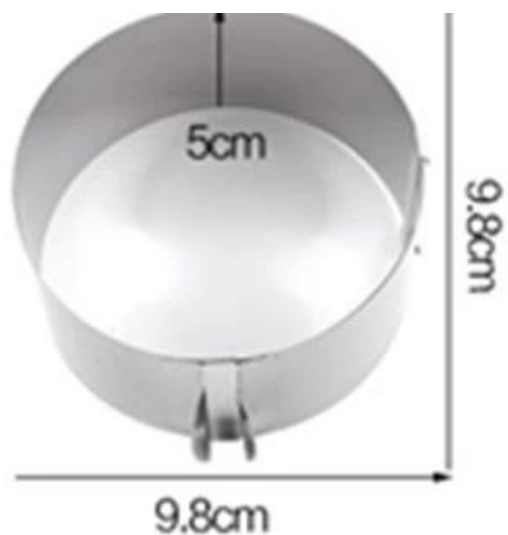

Minimum size