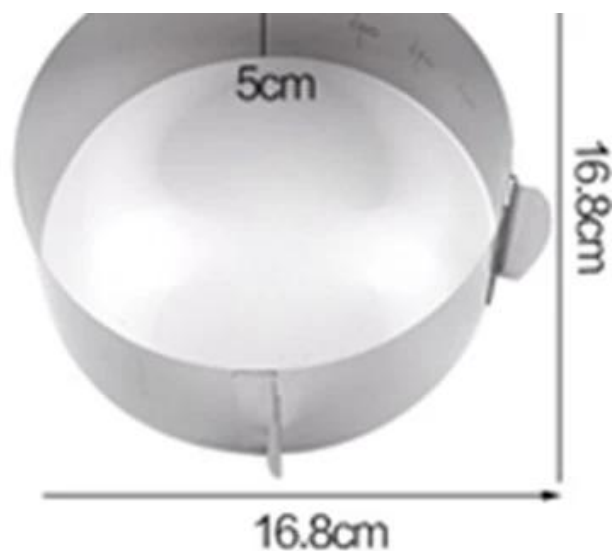

• TEAM SHOWED •

Minimum size

Maximum size

Minimum size

Maximum size

Contact Person: Ellen zhou

Email: sales@tsingbuy.com

Skype: [tcpoints-ellen](https://www.skype.com/people/tcpoints-ellen)