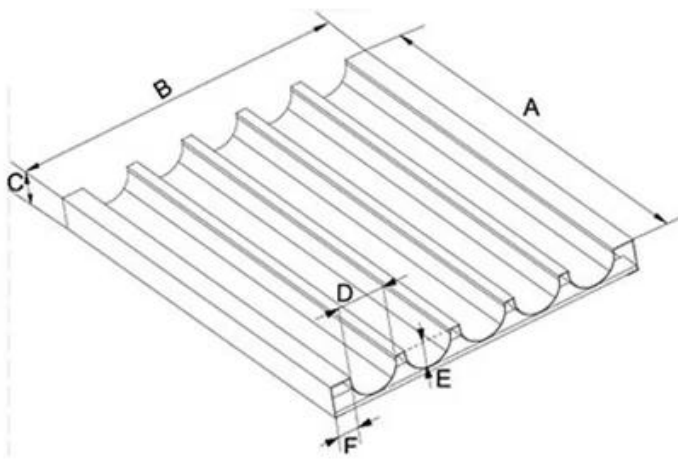

5

Tsingbuy ODM OEM

Tsingbuy

400*600 4

Corrugated metal roofing is a popular choice for residential and commercial buildings due to its durability and low maintenance.

Corrugated metal roofing is a popular choice for residential and commercial buildings due to its durability and low maintenance. It is made from galvanized steel or aluminum, which provides excellent resistance to rust and corrosion. The corrugated design allows for water runoff and prevents leaks. There are many different styles and colors available, such as silver, red, and brown. The panels are easy to install and can last for many years. If you are looking for a reliable and long-lasting roofing solution, corrugated metal is a great option. You can find many suppliers and manufacturers online, such as Tsingbuy, who offer a wide range of products and services. Contact them today to learn more about their offerings and how they can help you with your roofing needs.

With a few specifications we can manufacture your customized product

- A. Overall Length
- B. Overall Width
- C. Height
- D. Row Width
- F. Width of edge

3 baguettes tray

4 baguettes

4 baguettes non-stick