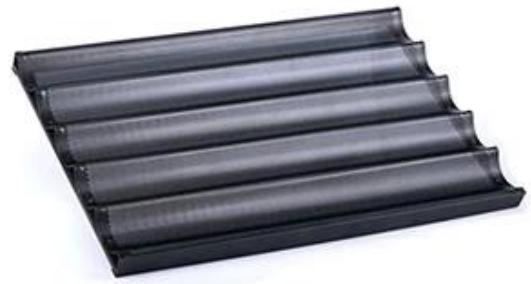

5 baguettes non-stick
open frame