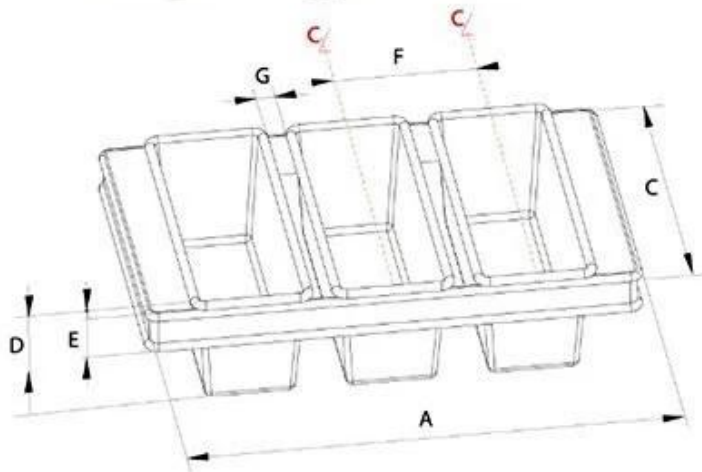

# Natural Surface Bread Baking Pan

1.0mm thick aluminum

top size 390x185x58mm

bottom size 365x160mm

## More Customized Strap Loaf Pans from Tsingbuy

Customized shape  
Customized size  
Rack matched

## Customized Single Loaf Pan

- A. Top length of the item
- B. Top width of the item
- C. Bottom length of the item
- D. Bottom width of the item
- H. Height

## Customized Strapped Loaf Pan Sets

- A. Overall Length
- C. Overall Width
- D. Depth
- E. Frame Height
- F. Center-to-center
- G. Pan Distance

Flat handle

Frame handle

no handle

Matching lid (Drop Style)