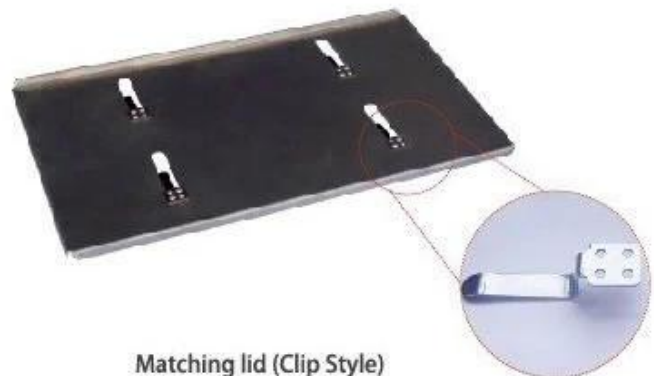

## Customized Single Loaf Pan

- A. Top length of the item
- B. Top width of the item
- C. Bottom length of the item
- D. Bottom width of the item
- H. Height

## Customized Strapped Loaf Pan Sets

- A. Overall Length
- C. Overall Width
- D. Depth
- E. Frame Height
- F. Center-to-center
- G. Pan Distance

Flat handle

Frame handle

no handle

Matching lid (Drop Style)