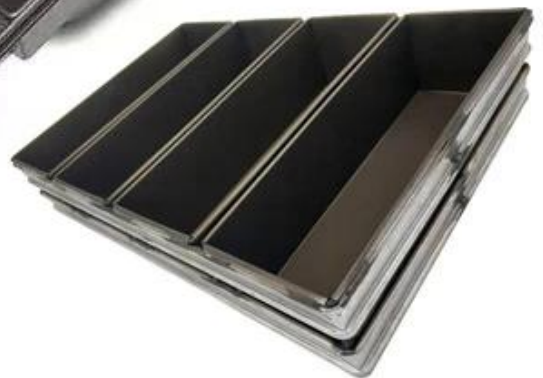

# Natural Surface Bread Baking Pan

1.0mm thick aluminum

top size 390x185x58mm

bottom size 365x160mm

## Customized Single Loaf Pan

- A. Top length of the item
- B. Top width of the item
- C. Bottom length of the item
- D. Bottom width of the item
- H. Height