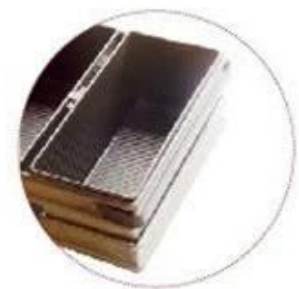

## Customized Single Loaf Pan

- A. Top length of the item
- B. Top width of the item
- C. Bottom length of the item
- D. Bottom width of the item
- H. Height

## Customized Strapped Loaf Pan Sets

- A. Overall Length
- C. Overall Width
- D. Depth
- E. Frame Height
- F. Center-to-center
- G. Pan Distance

Flat handle

Frame handle

no handle

Matching lid (Drop Style)