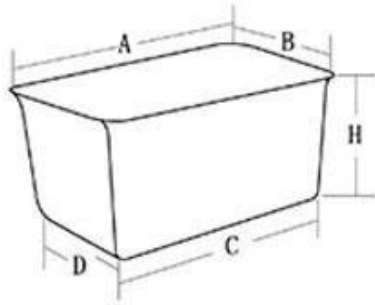

## 900g Aluminum Bread Baking Pan

---

top size 390x185x58mm  
bottom size 365x160mm

# Natural Surface Bread Baking Pan

1.0mm thick aluminum

top size 390x185x58mm

bottom size 365x160mm

## Customized Single Loaf Pan

- A. Top length of the item
- B. Top width of the item
- C. Bottom length of the item
- D. Bottom width of the item
- H. Height

## Customized Strapped Loaf Pan Sets

- A. Overall Length
- C. Overall Width
- D. Depth
- E. Frame Height
- F. Center-to-center
- G. Pan Distance

Flat handle

Frame handle

no handle

Matching lid (Drop Style)