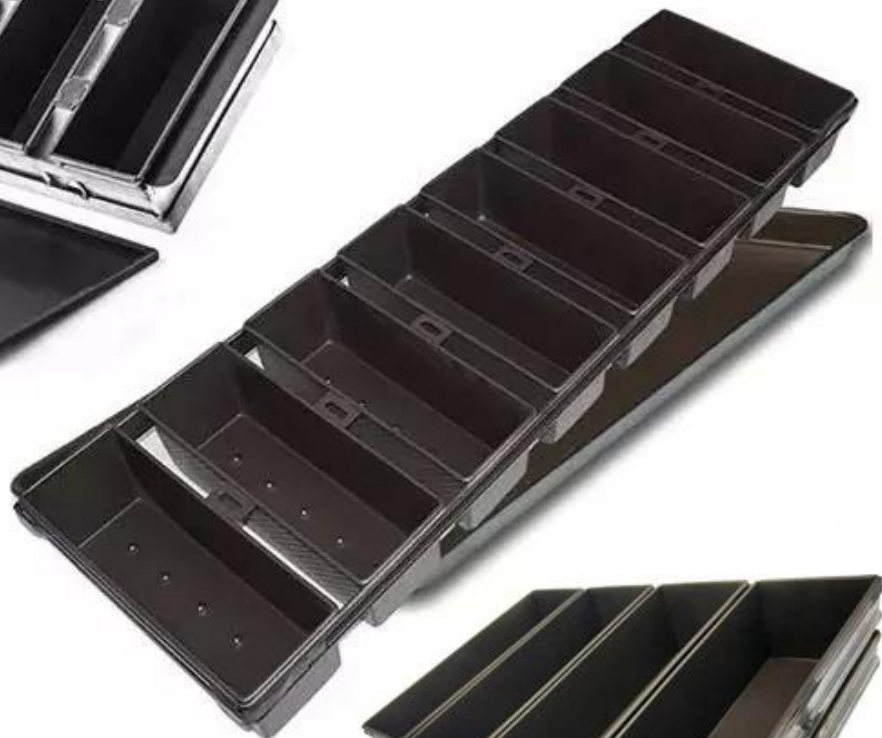

# Natural Surface Bread Baking Pan

1.0mm thick aluminum

top size 390x185x58mm

bottom size 365x160mm

## More Customized Strap Loaf Pans from Tsingbuy

Customized shape  
Customized size  
Rack matched

## Customized Single Loaf Pan

- A. Top length of the item
- B. Top width of the item
- C. Bottom length of the item
- D. Bottom width of the item
- H. Height