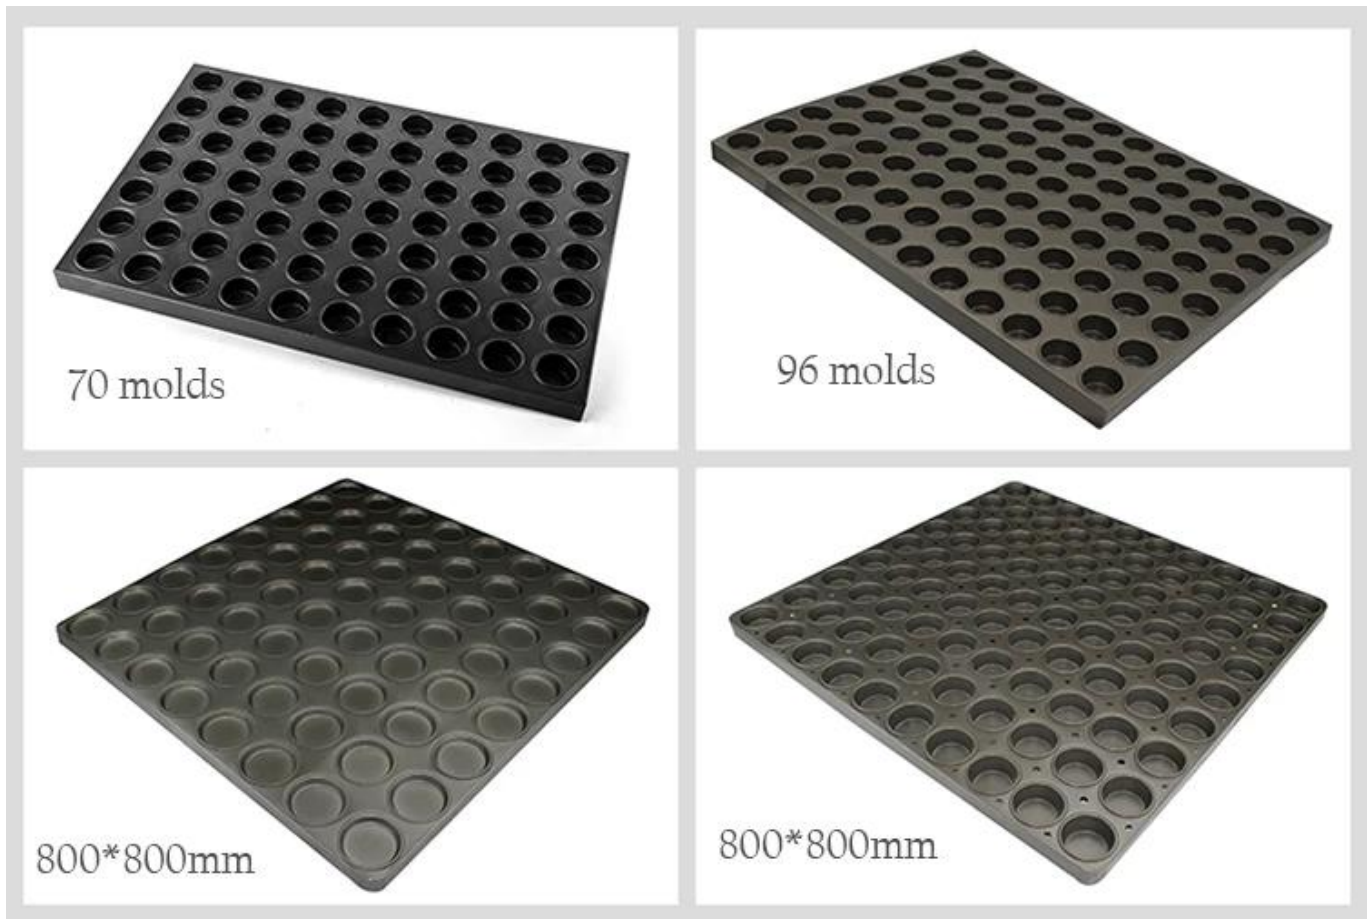

Perforated tray

**90 molds
perforated tray**

64 molds
no perforation

mold bottom with hole

round tray corner

shallow molds

perforated molds

歡迎各界人士垂詢 10 年bakeware 經驗 Tsingbuy

Large Multi-mould Pans
800*800mm, 400*720mm

hot dog

hot dog

half-ball

donuts

egg shaped

flower

Madeleine