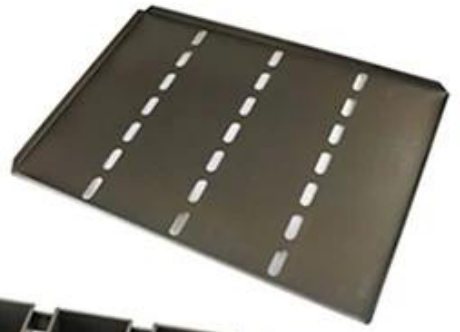

8

8

1. high
- 2.
- 3.
- 4.
- 5.
6. Tsingbuy 12

8

More Customized Strap Loaf Pans from Tsingbuy

Customized shape
Customized size
Rack matched

□□□□□□□□

Zoe Lee