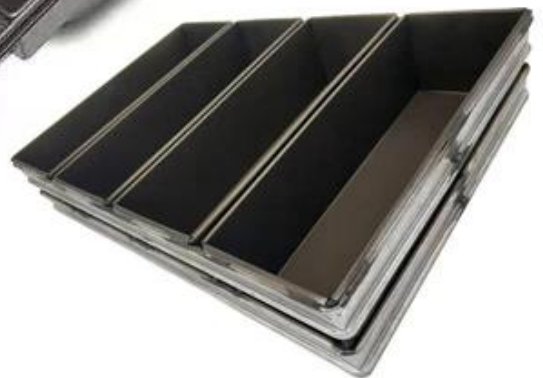

8

8

1. high
- 2.
- 3.
- 4.
- 5.
6. Tsingbuy 12

8

More Customized Strap Loaf Pans from Tsingbuy

Customized shape
Customized size
Rack matched

□□□□□□□□

Zoe Lee