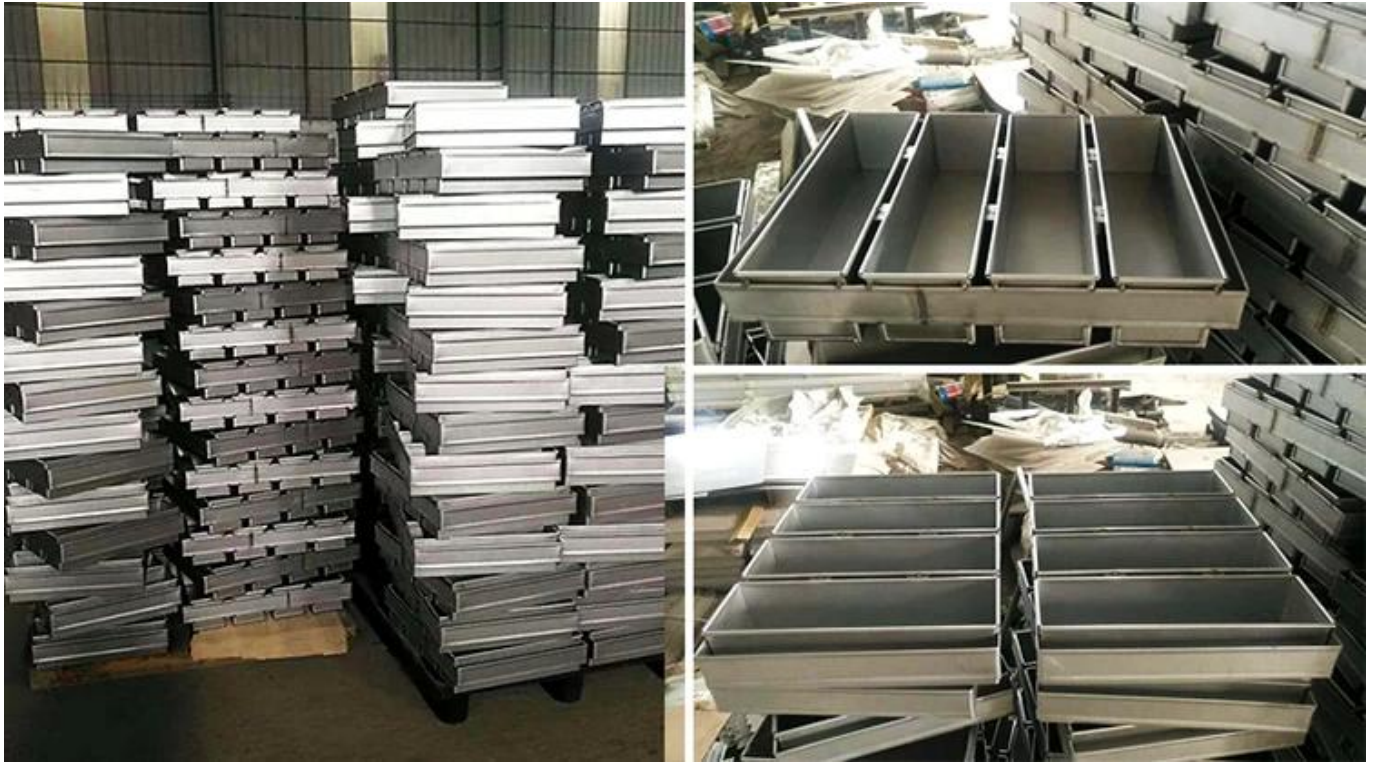

5 5

5

1. high
- 2.
- 3.
- 4.
- 5.
6. Tsingbuy 12

5 5

More Customized Strap Loaf Pans from Tsingbuy

Customized shape
Customized size
Rack matched

customized single loaf pan

□□□□□□□□