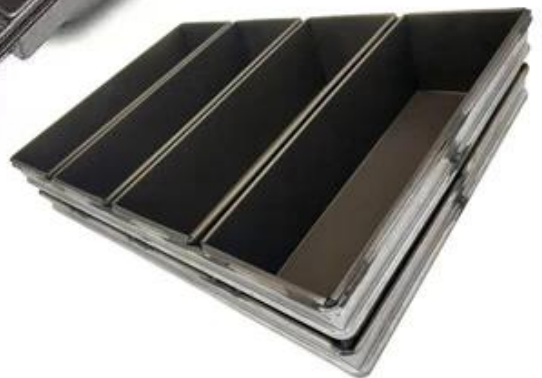

5 5

5

1. high
- 2.
- 3.
- 4.
- 5.
6. Tsingbuy 12

5 5

More Customized Strap Loaf Pans from Tsingbuy

Customized shape
Customized size
Rack matched

customized single loaf pan

□□□□□□□□