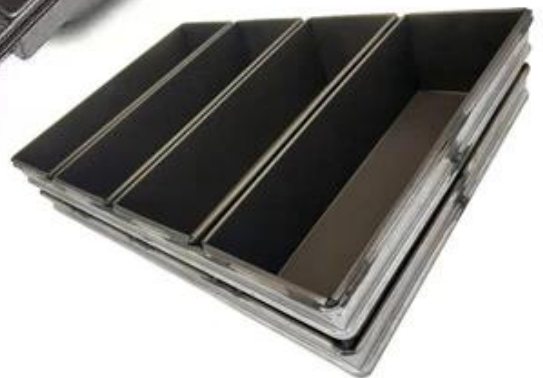

5

- 1.
- 2.
- 3.
- 4.
- 5.
6. Tsingbuy [alusteel](#) 12

Customized shape
Customized size
Rack matched

□□□□□□□□

Zoe Lee

TSINGBUY INDUSTRY LIMITED FACTORY PLANET
OEM & ODM - Bakeware and Customization

Tel

+86 186 1186 6087