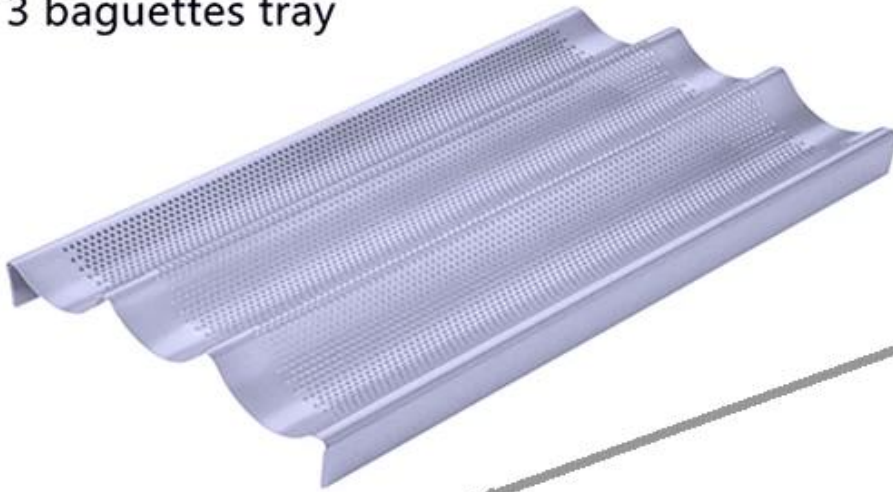

400*600 5 Non Stick Perforated Baguette Pan

400 * 600 5 Baguette Pan

5 Non Stick Perforated Baguette Pan

400 x 600 5

5

ODM OEM

5

400*600 5 Baguette Pan

□□□□□□□□□□□□□□□□□□□□□□□□□□□□ □□□□□□□□□□□□□□□□ □□□□

Corrugated metal roofing is a popular choice for residential and commercial buildings due to its durability and low maintenance requirements.

Corrugated metal roofing is a popular choice for residential and commercial buildings due to its durability and low maintenance requirements. It is made from galvanized steel or aluminum, which provides excellent resistance to rust and corrosion. The corrugated design helps to shed water and snow, making it ideal for areas with heavy precipitation. Additionally, corrugated metal roofing is fire-resistant and can last for 30 years or more with proper care. It is also a sustainable choice as it is made from recycled materials and is fully recyclable at the end of its life cycle. For more information, visit [Tsingbuy](https://www.tsingbuy.com).

With a few specifications we can manufacture your customized product

- A. Overall Length
- B. Overall Width
- C. Height
- D. Row Width
- F. Width of edge

3 baguettes tray

4 baguettes

4 baguettes non-stick