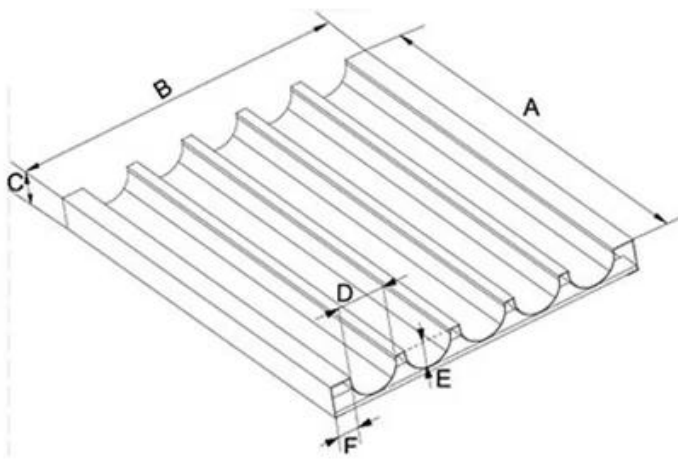

400*600 5 Non Stick Perforated Baguette Pan

400 * 600 5 Baguette Pan

5 Non Stick Perforated Baguette Pan

400 x 600 5

5

ODM OEM

5

400*600 5 Baguette Pan

□□□□□□□□□□□□□□□□□□□□□□□□□□□□ □□□□□□□□□□□□□□□□ □□□□

Corrugated metal roofing is a popular choice for residential and commercial buildings due to its durability and low maintenance requirements.

Corrugated metal roofing is a popular choice for residential and commercial buildings due to its durability and low maintenance requirements. It is made from galvanized steel or aluminum, which provides excellent resistance to rust and corrosion. The corrugated design helps to shed water and snow, making it ideal for areas with heavy precipitation. Additionally, corrugated metal roofing is fire-resistant and can last for 30 years or more with proper care. It is also a sustainable choice as it is made from recycled materials and is fully recyclable at the end of its life cycle. For more information, visit [Tsingbuy](https://www.tsingbuy.com).

With a few specifications we can manufacture your customized product

- A. Overall Length
- B. Overall Width
- C. Height
- D. Row Width
- F. Width of edge

3 baguettes tray

4 baguettes

4 baguettes non-stick