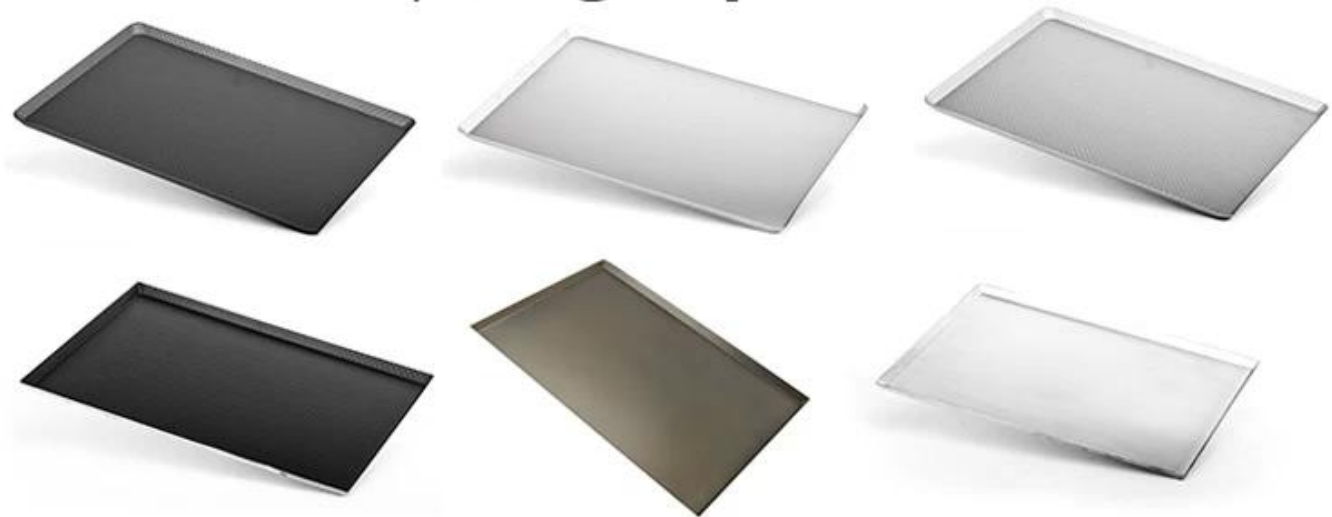

4x6

4x6

1. 0.5
2. Wesy
3. 4x6 (10.16x15.24x1), Suitabe
- 4.
5. anodized, nonstick
6. Tsingbuy Bakeware

4x6

Deep Sheet Pans

*options:
non-stick surface
smooth bottom
corrugated bottom*

Bottom Perforated Pans

Corrugated Bottom Pans

Wire in Rim

Straight Edge round/straight-up corner

Handmade Sheet Pans

U-shaped sheet pans