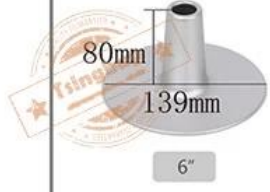

-wholesale Bundt Pan optional

3PCS SET

**4/5/6/7/8/9/10 inch  
Removable Bottom/Tube  
3pcs Bundt Cake Baking Pan Set**

product specifications

4 inches  
weight: 64g  
thickness: 0,8mm

5 inches  
weight: 112g  
thickness: 0.8mm

6 inches  
weight: 178g  
thickness: 1.0mm

7 inches  
weight: 233g  
thickness: 1.0mm

8 inches  
weight: 274g  
thickness: 1.0mm

9 inches  
weight: 300g  
thickness: 1.0mm

10 inches  
weight: 400g  
thickness: 1.0mm

Matched Tube Sizes

4"

5"

6"

7"

8"

9"

10"

11 inches  
weight: 470g  
thickness: 1.0mm

12 inches  
weight: 520g  
thickness: 1.0mm

14 inches  
weight: 675g  
thickness: 1.0mm

4/5/6/7/8/9/10 inch  
removable tube for bundt cake pan

Tsingbuy

Tsingbuy Bakeware Bakeware 12 ODM & OEM