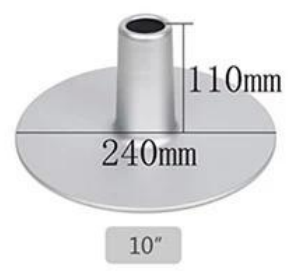

-wholesale Bundt Pan optional

3PCS SET

**4/5/6/7/8/9/10 inch  
Removable Bottom/Tube  
3pcs Bundt Cake Baking Pan Set**

product specifications

4 inches  
weight: 64g  
thickness: 0,8mm

5 inches  
weight: 112g  
thickness: 0.8mm

6 inches  
weight: 178g  
thickness: 1.0mm

7 inches  
weight: 233g  
thickness: 1.0mm

8 inches  
weight: 274g  
thickness: 1.0mm

9 inches  
weight: 300g  
thickness: 1.0mm

10 inches  
weight: 400g  
thickness: 1.0mm

Matched Tube Sizes

4"

5"

6"

7"

8"

9"

10"

11 inches  
weight: 470g  
thickness: 1.0mm

12 inches  
weight: 520g  
thickness: 1.0mm

14 inches  
weight: 675g  
thickness: 1.0mm

4/5/6/7/8/9/10 inch  
removable tube for bundt cake pan

Tsingbuy

Tsingbuy Bakeware Bakeware 12 ODM & OEM