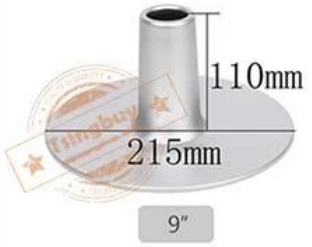

-wholesale Bundt Pan optional

3PCS SET

**4/5/6/7/8/9/10 inch  
Removable Bottom/Tube  
3pcs Bundt Cake Baking Pan Set**

product specifications

4 inches  
weight: 64g  
thickness: 0,8mm

5 inches  
weight: 112g  
thickness: 0.8mm

6 inches  
weight: 178g  
thickness: 1.0mm

7 inches  
weight: 233g  
thickness: 1.0mm

8 inches  
weight: 274g  
thickness: 1.0mm

9 inches  
weight: 300g  
thickness: 1.0mm

10 inches  
weight: 400g  
thickness: 1.0mm

Matched Tube Sizes

4"

5"

6"

7"

8"

9"

10"

11 inches  
weight: 470g  
thickness: 1.0mm

12 inches  
weight: 520g  
thickness: 1.0mm

14 inches  
weight: 675g  
thickness: 1.0mm

4/5/6/7/8/9/10 inch  
removable tube for bundt cake pan

Tsingbuy

Tsingbuy Bakeware Bakeware 12 ODM & OEM