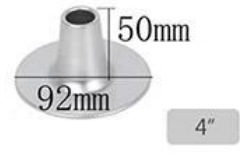

# 4/5/6/7/8/9/10/11/12/14 Bundt 3PCS

3pcs Bundt

- 1.0
- 
- tube Design, 3pcs set available
- 

	( $\text{mm}$ x $\text{mm}$ x $\text{mm}$ )	( $\text{mm}$ x $\text{mm}$ )
4	113x95x47	92x50
5	144x120x50	120x60mm
6	170x143x71mm	139x80
7	198x168x71mm	165x100
8	225x200x78mm	195x100
9	250x218x83mm	215x110
10	278x245x82mm	240x110

-wholesale Bundt Pan optional

3PCS SET

**4/5/6/7/8/9/10 inch  
Removable Bottom/Tube  
3pcs Bundt Cake Baking Pan Set**

product specifications

4 inches  
weight: 64g  
thickness: 0,8mm

5 inches  
weight: 112g  
thickness: 0.8mm

6 inches  
weight: 178g  
thickness: 1.0mm

7 inches  
weight: 233g  
thickness: 1.0mm

8 inches  
weight: 274g  
thickness: 1.0mm

9 inches  
weight: 300g  
thickness: 1.0mm

10 inches  
weight: 400g  
thickness: 1.0mm

Matched Tube Sizes

4"

5"

6"

7"

8"

9"

10"