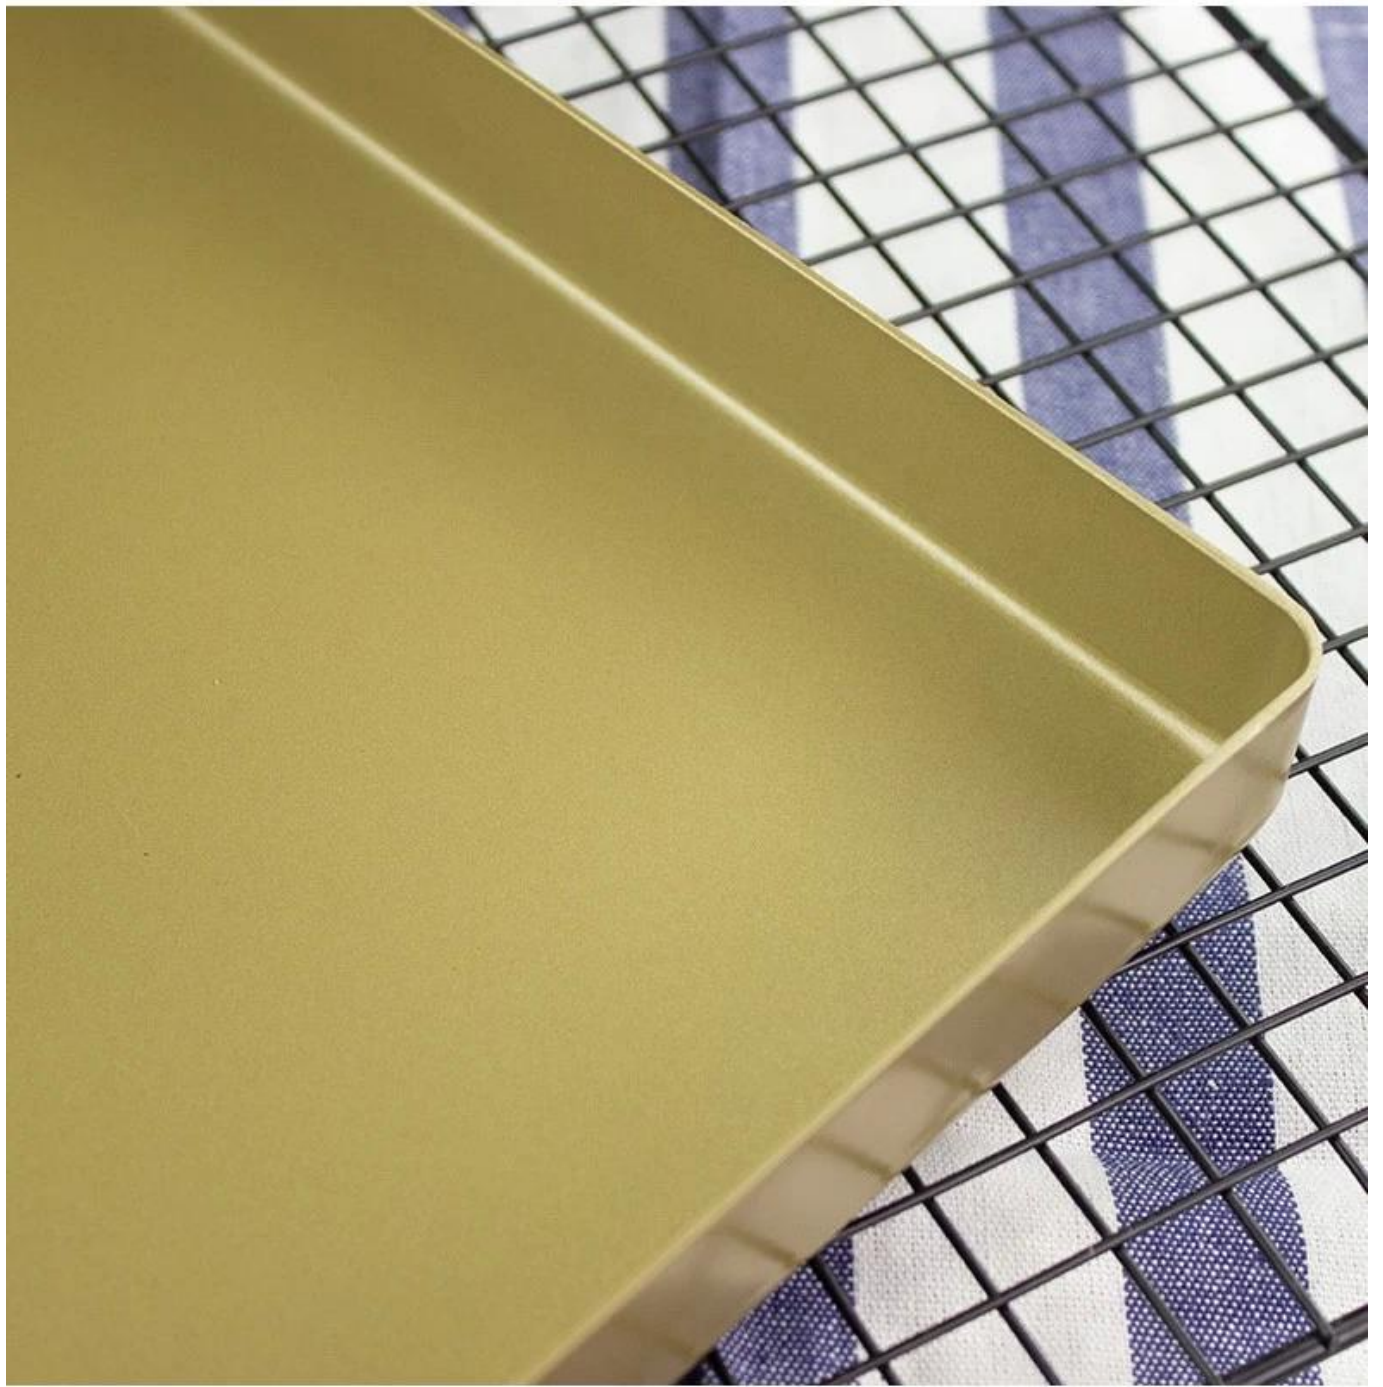

Bulk Stocked 280*280*30mm Golden Non Stick Coated Aluminum Baking Tray Sheet Pan Home Kitchen Oven Tray for Bread Cake Biscuit Cookies Baking

280 * 280 * 30

1. **Material:** High quality aluminum alloy, non-stick coating, safe and healthy.
2. **Dimensions:** 280mm x 280mm x 30mm, suitable for most home ovens.
3. **Weight:** 280x280x30mm, 28x28x3mm. Light weight, easy to handle.
4. **Usage:** Suitable for baking bread, cake, biscuit, cookies, etc. 15 years experience, ODM & OEM service available.
5. **Quality:** High quality, non-stick coating, safe and healthy. 15 years experience, ODM & OEM service available.
6. **Service:** ODM/OEM service available. 15 years experience, ODM & OEM service available.

280*280*30

Commercial Sheet Pan

Tsingbuy [Commercial Sheet Pan](#) is a high-quality, durable, and easy-to-clean sheet pan. It is made of aluminum and is perfect for use in commercial kitchens. The pan is 17x13 inches in size and is available in a variety of colors.

The pan is made of aluminum and is perfect for use in commercial kitchens. It is 17x13 inches in size and is available in a variety of colors. The pan is easy to clean and is durable.

Tsingbuy [Commercial Sheet Pan](#) is a high-quality, durable, and easy-to-clean sheet pan.

nonstick

right angel

nonstick

gold color

stainless steel

Handmade Sheet Pans

400*720mm

U-shaped