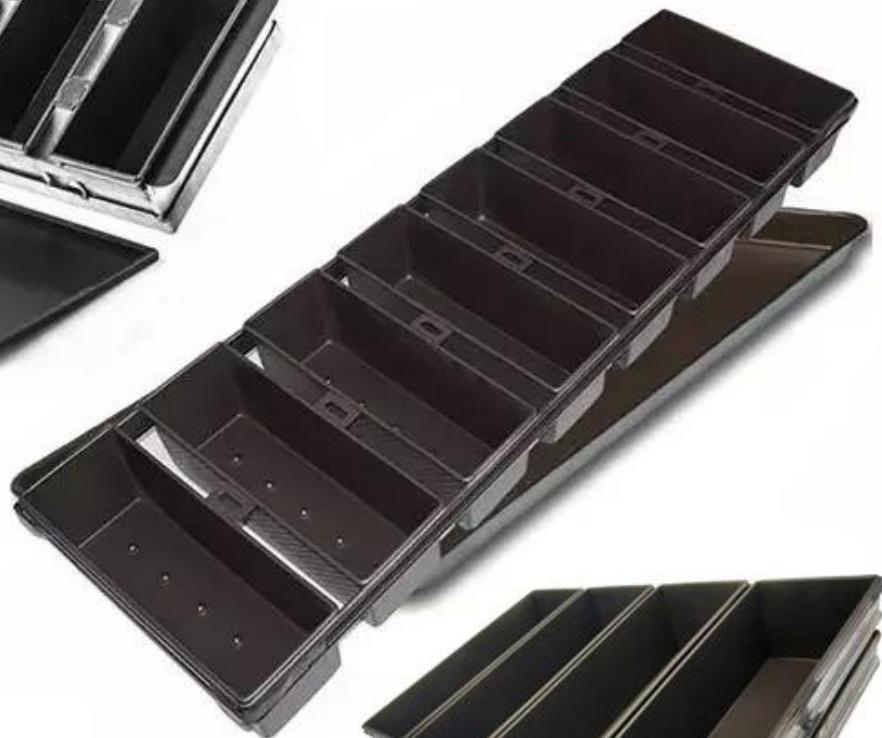

Material: alusteel, 304 stainless steel

Dimensions: 1000x1000x100mm

Weight: 1.5kg

Color: Silver

Use: Food storage, kitchenware

More Customized Strap Loaf Pans from Tsingbuy

Customized shape
Customized size
Rack matched