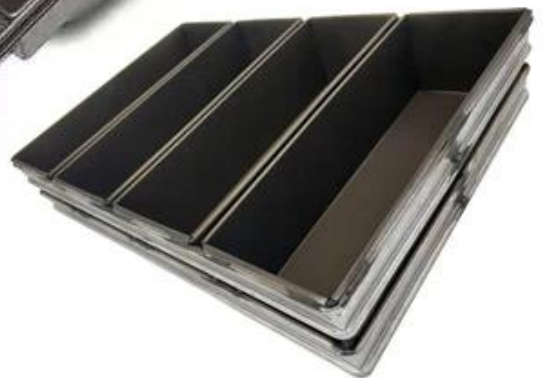

alusteel 2 2

alusteel 2 2

- alusteel 2 2
- 1.0
-
-
-
-
- ODM OEM
- [manufacturer](#)

alusteel 2 2

Alusteel 1000x1000x100mm 304 stainless steel

Alusteel 1000x1000x100mm 304 stainless steel Tsingbuy [Alusteel 1000x1000x100mm 304 stainless steel](#).

Material: alusteel, 304 stainless steel

Dimensions: 1000x1000x100mm

Weight: 1.5kg

Color: Silver

Use: Food storage, kitchenware

More Customized Strap Loaf Pans from Tsingbuy

Customized shape
Customized size
Rack matched