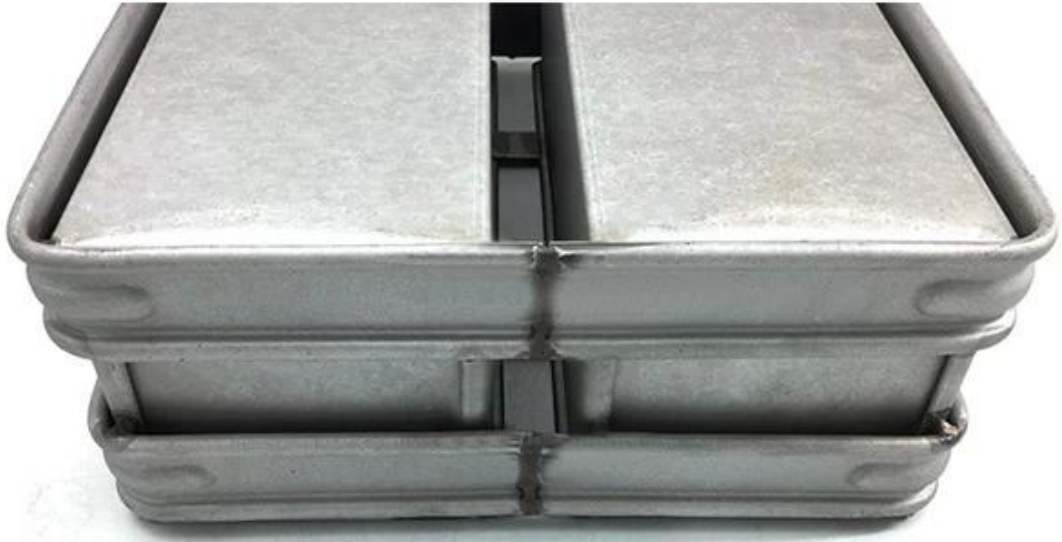

alusteel 2 2

alusteel 2 2

- alusteel 2 2
- 1.0
-
-
-
-
- ODM OEM
- [manufacturer](#)

alusteel 2 2

Alusteel 1000x1000x100mm 304 stainless steel

Alusteel 1000x1000x100mm 304 stainless steel Tsingbuy [Alusteel 1000x1000x100mm 304 stainless steel](#).

Material: alusteel, 304 stainless steel

Dimensions: 1000x1000x100mm

Weight: 1.5kg

Color: Silver

Use: Food storage, kitchenware

More Customized Strap Loaf Pans from Tsingbuy

Customized shape
Customized size
Rack matched