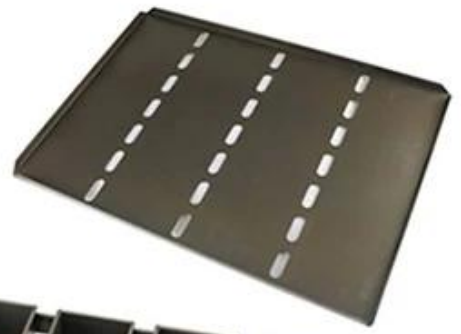

Material: alusteel, 304 stainless steel

Dimensions: 1000x1000x100mm

Weight: 1.5kg

Color: Silver

Use: Food storage, kitchenware

More Customized Strap Loaf Pans from Tsingbuy

Customized shape
Customized size
Rack matched