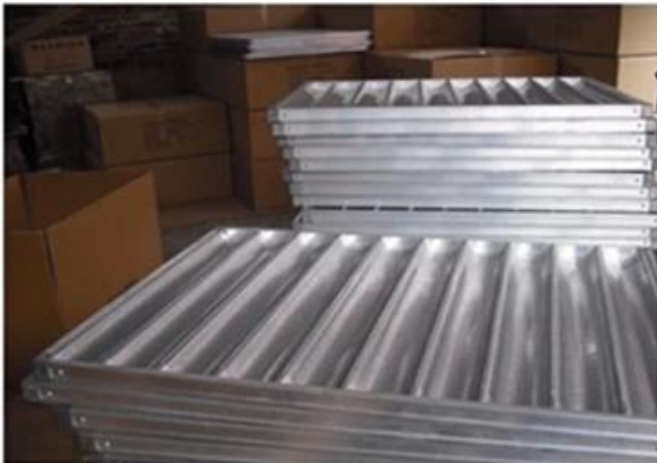

2/3/4 篩網

篩網

- 1 篩網
- 2 篩網
- 3 篩網 Tsingbuy [篩網](#) 篩網s 篩網, demoulding 篩網, 篩網, 篩網
- 4 篩網
- 5 篩網
- 6 篩網
2 篩網: 380 * 162 * 24 篩網
3 篩網: 380 * 245 * 24 篩網
4 篩網: 380 * 330 * 24 篩網

篩網 **baguette** 篩網

Corrugated Metal Roofing

Corrugated metal roofing is a popular choice for residential and commercial buildings due to its durability and low maintenance. It is made from galvanized steel or aluminum and is available in a variety of colors and profiles. For more information, visit www.aguette.com.