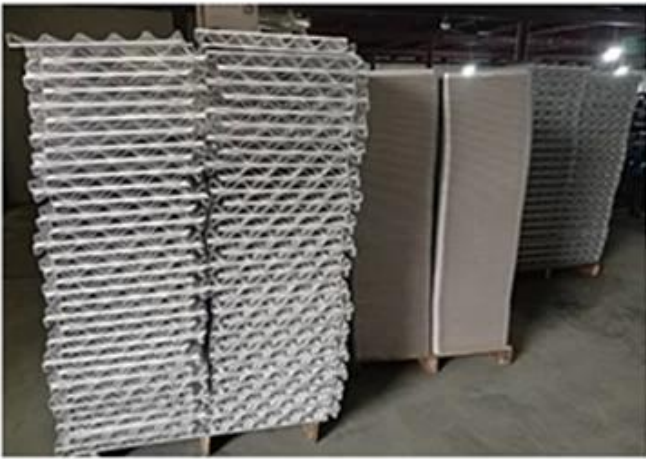

2/3/4 篩網

篩網

- 1 篩網
- 2 篩網
- 3 篩網 Tsingbuy [篩網](#) 篩網s 篩網, demoulding 篩網, 篩網, 篩網
- 4 篩網
- 5 篩網
- 6 篩網
2 篩網: 380 * 162 * 24 篩網
3 篩網: 380 * 245 * 24 篩網
4 篩網: 380 * 330 * 24 篩網

篩網 **baguette** 篩網

Corrugated Metal Roofing

Corrugated metal roofing is a popular choice for residential and commercial buildings due to its durability and low maintenance. It is made from galvanized steel or aluminum and is available in a variety of colors and profiles. For more information, visit www.aguette.com.