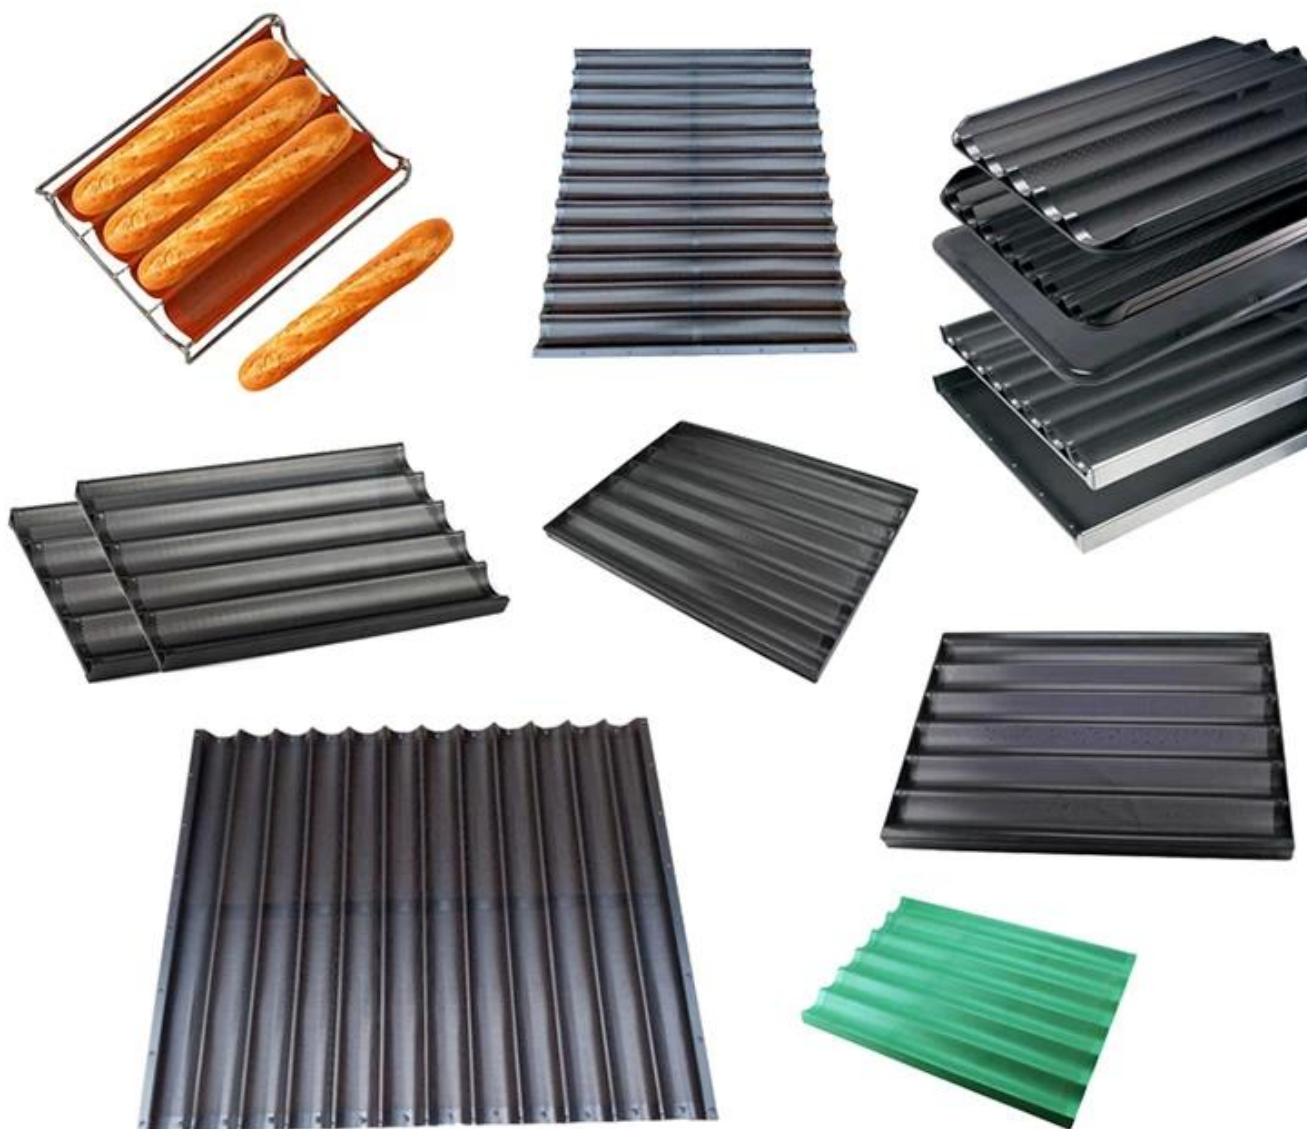

2/3/4 篩網

篩網

- 1 篩網
- 2 篩網
- 3 篩網 Tsingbuy [篩網](#) 篩網s 篩網, demoulding 篩網, 篩網, 篩網
- 4 篩網
- 5 篩網
- 6 篩網
2 篩網: 380 * 162 * 24 篩網
3 篩網: 380 * 245 * 24 篩網
4 篩網: 380 * 330 * 24 篩網

篩網 **baguette** 篩網

Corrugated Metal Roofing

Corrugated metal roofing is a popular choice for residential and commercial buildings due to its durability and low maintenance. It is made from galvanized steel or aluminum and is available in a variety of colors and profiles. For more information, visit www.aguette.com.