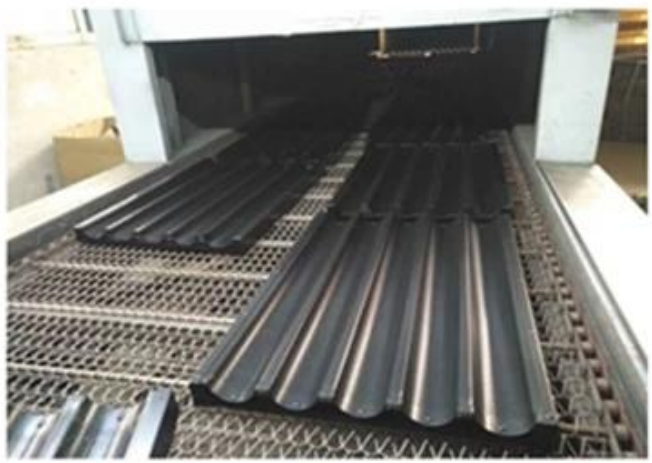

2/3/4 篩網

篩網

- 1 篩網
- 2 篩網
- 3 篩網 Tsingbuy [篩網](#) 篩網s 篩網, demoulding 篩網, 篩網, 篩網
- 4 篩網
- 5 篩網
- 6 篩網
2 篩網: 380 * 162 * 24 篩網
3 篩網: 380 * 245 * 24 篩網
4 篩網: 380 * 330 * 24 篩網

篩網 **baguette** 篩網

Corrugated Metal Roofing

Corrugated metal roofing is a popular choice for residential and commercial buildings due to its durability and low maintenance. It is made from galvanized steel or aluminum and is available in a variety of colors and profiles. For more information, visit www.aguette.com.