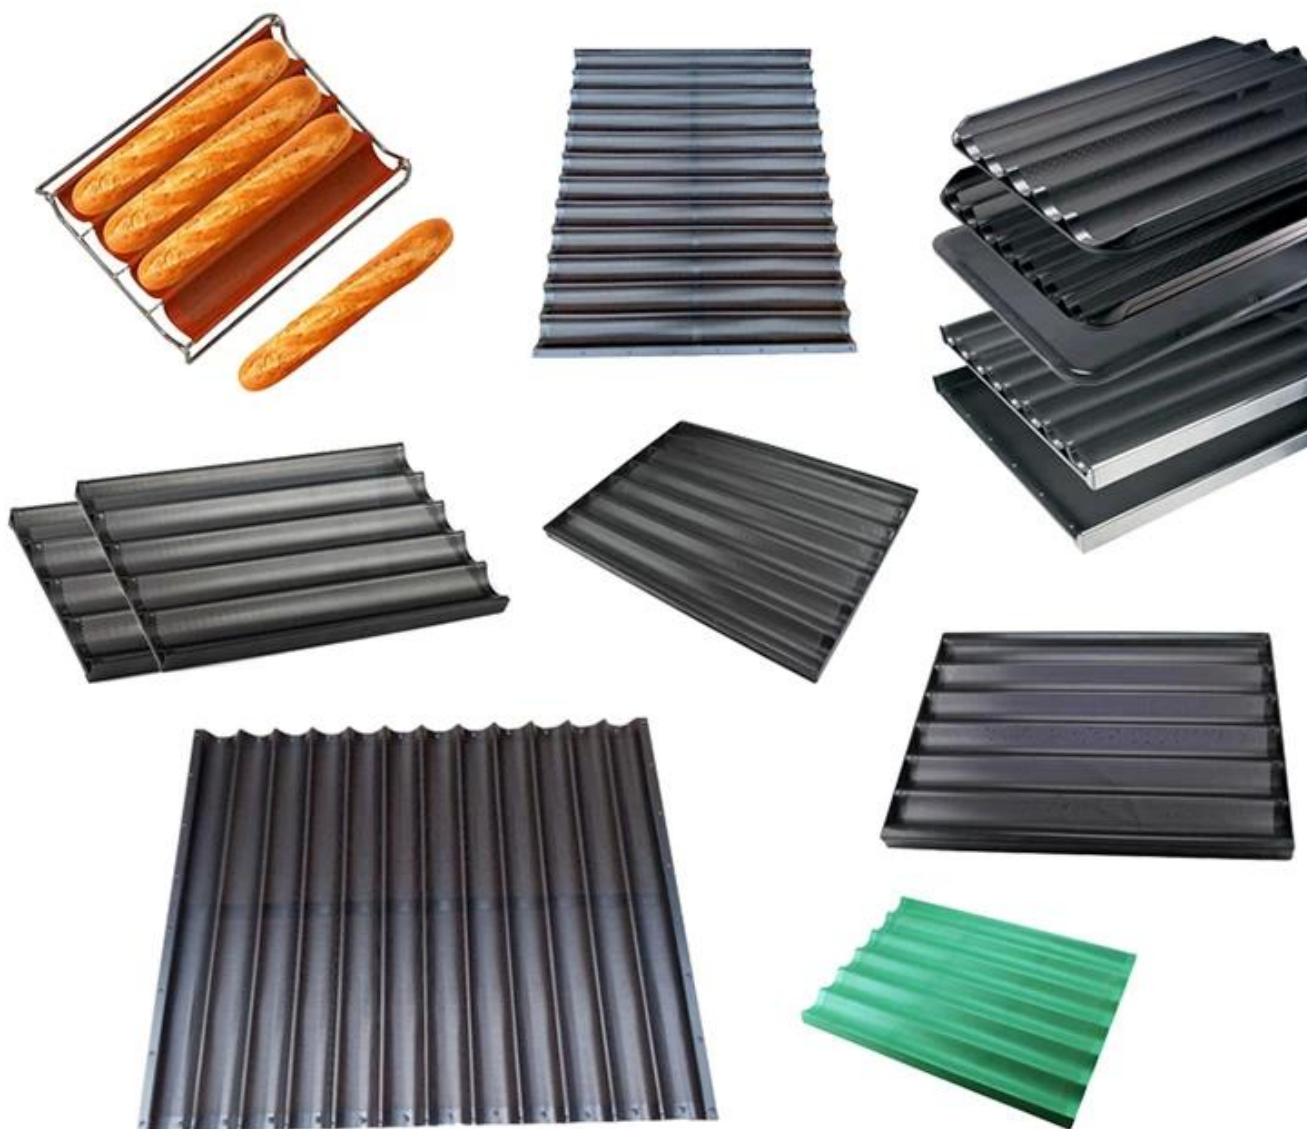

anodized surface  
4 rows

baguette Tsingbuy

	<b>Zoe Lee</b>	TSINGBUY INDUSTRY LIMITED FACTORY PLANET OEM & ODM - Bakeware and Customization	
	Tel	+86 186 1186 6087	+86 0755-85234769
	Email	marketing@tsingbuy.com	
	Skype	+86 186 1186 6087	
	Whatsapp	+86 186 1186 6087	
	Web	www.chinabakeware.com	
	ADD	2 Floor B1 Building, No 22 Dafu Industry park, Guanlan, Longhua District, Shenzhen, China 518110	