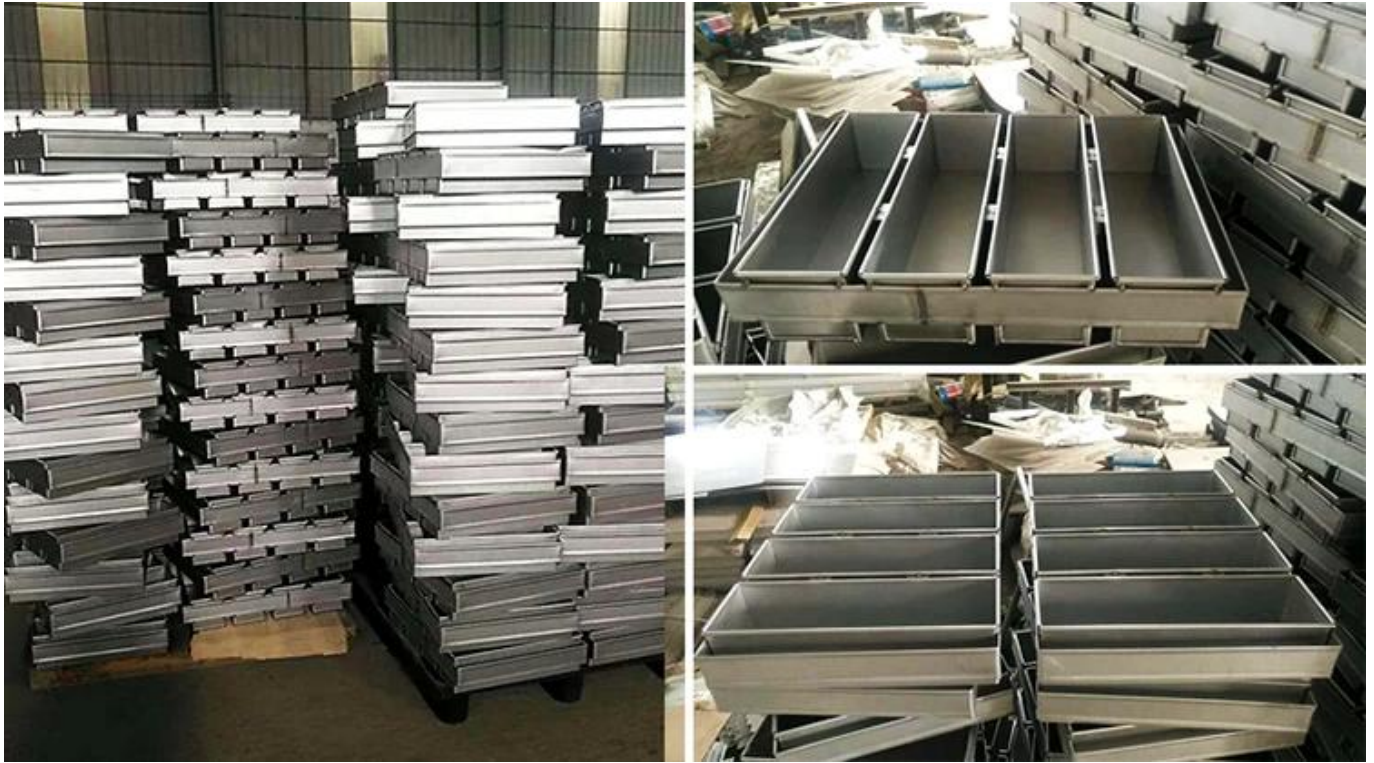

□□□□□□□□

Zoe Lee		TSINGBUY INDUSTRY LIMITED FACTORY PLANET OEM & ODM - Bakeware and Customization	
Tel	+86 186 1186 6087	+86 0755-85234769	
Email	marketing@tsingbuy.com		
Skype	+86 186 1186 6087		
Whatsapp	+86 186 1186 6087		
Web	www.chinabakeware.com		
ADD	2 Floor B1 Building, No 22 Dafu Industry park, Guanlan, Longhua District, Shenzhen, China 518110