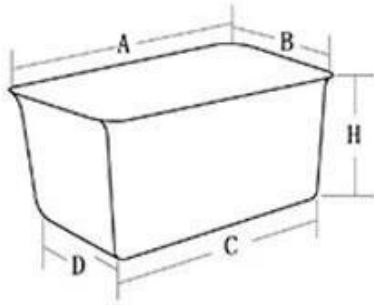

More Customized Strap Loaf Pans from Tsingbuy

Customized Single Loaf Pan

- A. Top length of the item
- B. Top width of the item
- C. Bottom length of the item
- D. Bottom width of the item
- H. Height

Customized Strapped Loaf Pan Sets

- A. Overall Length
- C. Overall Width
- D. Depth
- E. Frame Height
- F. Center-to-center
- G. Pan Distance

Flat handle

Frame handle

no handle

Matching lid (Drop Style)

Matching lid (Clip Style)

Information Tsingbuy Industry Limited capacity