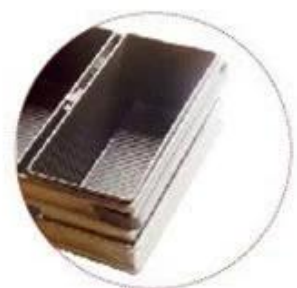

More Customized Strap Loaf Pans from Tsingbuy

Customized Single Loaf Pan

- A. Top length of the item
- B. Top width of the item
- C. Bottom length of the item
- D. Bottom width of the item
- H. Height

Customized Strapped Loaf Pan Sets

- A. Overall Length
- C. Overall Width
- D. Depth
- E. Frame Height
- F. Center-to-center
- G. Pan Distance

Flat handle

Frame handle

no handle

Matching lid (Drop Style)

Matching lid (Clip Style)

Information Tsingbuy Industry Limited capacity