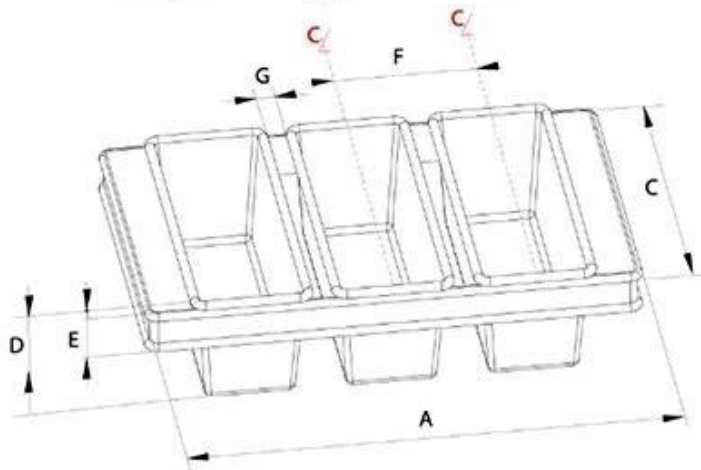

More Customized Strap Loaf Pans from Tsingbuy

Customized Single Loaf Pan

- A. Top length of the item
- B. Top width of the item
- C. Bottom length of the item
- D. Bottom width of the item
- H. Height

Customized Strapped Loaf Pan Sets

- A. Overall Length
- C. Overall Width
- D. Depth
- E. Frame Height
- F. Center-to-center
- G. Pan Distance

Flat handle

Frame handle

no handle

Matching lid (Drop Style)

Matching lid (Clip Style)

Information Tsingbuy Industry Limited capacity