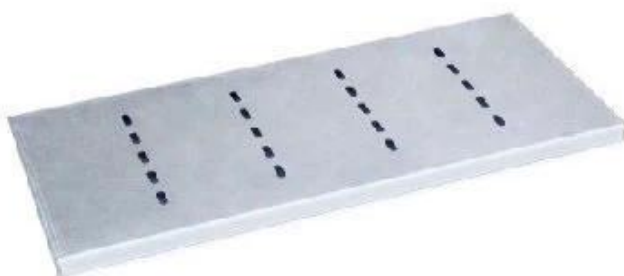

More Customized Strap Loaf Pans from Tsingbuy

Customized Single Loaf Pan

- A. Top length of the item
- B. Top width of the item
- C. Bottom length of the item
- D. Bottom width of the item
- H. Height

Customized Strapped Loaf Pan Sets

- A. Overall Length
- C. Overall Width
- D. Depth
- E. Frame Height
- F. Center-to-center
- G. Pan Distance

Flat handle

Frame handle

no handle

Matching lid (Drop Style)

Matching lid (Clip Style)

Information Tsingbuy Industry Limited capacity