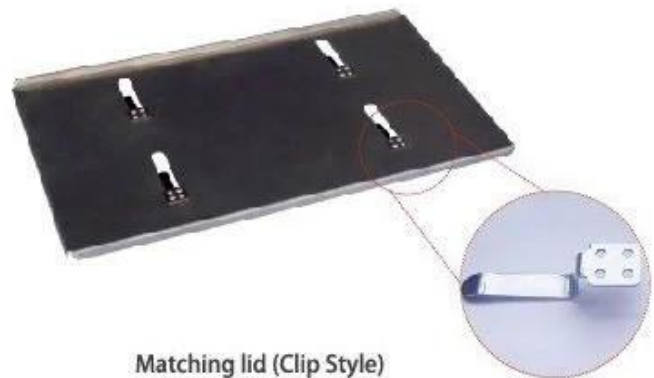

More Customized Strap Loaf Pans from Tsingbuy

Customized Single Loaf Pan

- A. Top length of the item
- B. Top width of the item
- C. Bottom length of the item
- D. Bottom width of the item
- H. Height

Customized Strapped Loaf Pan Sets

- A. Overall Length
- C. Overall Width
- D. Depth
- E. Frame Height
- F. Center-to-center
- G. Pan Distance

Flat handle

Frame handle

no handle

Matching lid (Drop Style)

Matching lid (Clip Style)

Information Tsingbuy Industry Limited capacity