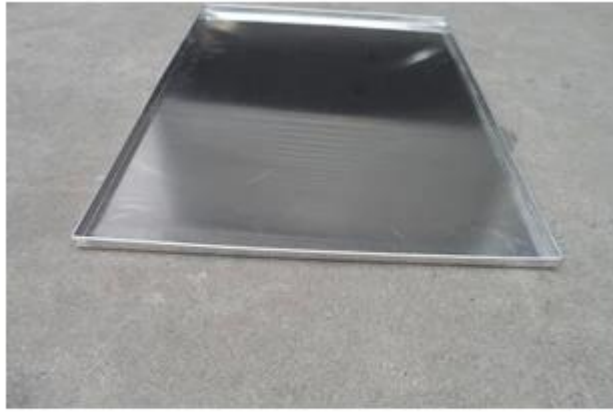

Изображения продуктов :

**Machine stamped
perforated / flat design**

Standard size

natural /teflon /silicone coating

**handmade
workmanship**

**turnup hem
right-angle baking tray
Any size and thickness
is acceptance**